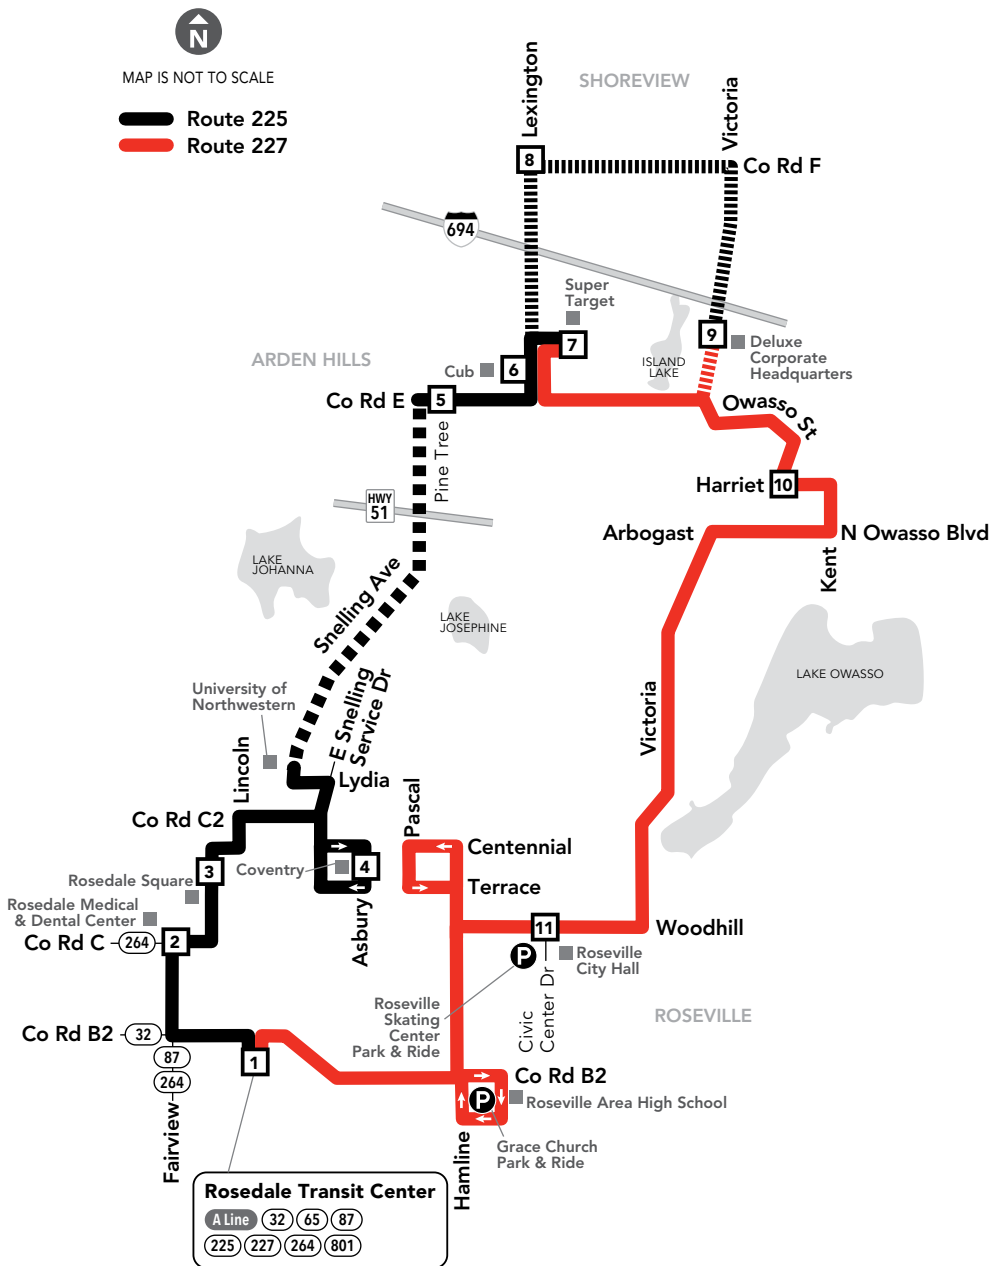

# 225, 227 Local Bus Routes

metrotransit.org  
612-373-3333

Effective 9/12/20

## Go-To Card Retail Locations

A refillable Go-To Card is the most convenient way to travel by transit! Buy a Go-To Card or add value to an existing card at one of these locations or online.

### ROSEVILLE

- Rosedale Center  
Guest Services Desk:  
10 Rosedale Center

- 3 **Timepoint on schedule**  
Find the timepoint nearest your stop, and use that column of the schedule. Your stop may be between timepoints.
- █ **Regular Route**  
Bus will pick up or drop off customers at any bus stop along this route
- ||||| **Limited Service**  
Only certain trips take this route.