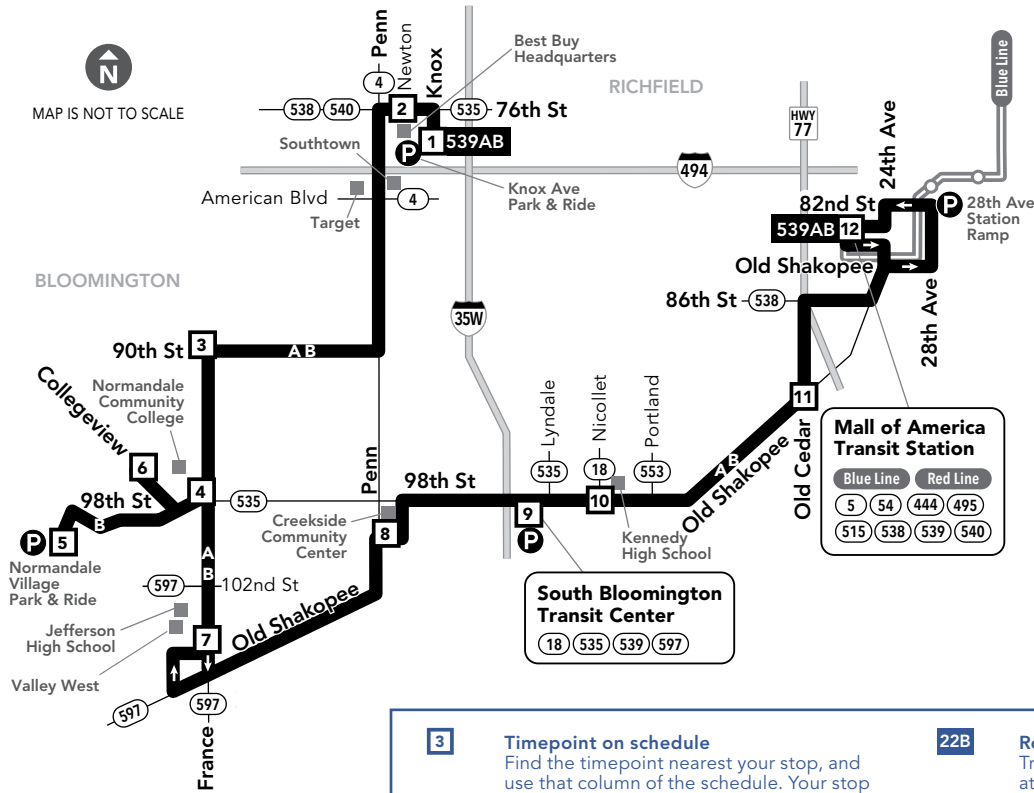

539 Local Bus Route

metrotransit.org
612-373-3333

Effective 9/12/20

3	Timepoint on schedule Find the timepoint nearest your stop, and use that column of the schedule. Your stop may be between timepoints.	22B	Route Ending Point Trips with the indicated number/letter end at this point. Number/letter is found in schedules and on bus destination signs.
■	Regular Route Bus will pick up or drop off customers at any bus stop along this route	B	Route Letter Indicates which trips travel on this section of the route. Letter is found in schedules and on bus destination signs.
⚡	METRO Line and Stations METRO trains or buses will pick up or drop off customers at any station along this route.	22 METRO	Connecting Routes & Metro Lines See those route schedules for details.
		P	Park & Ride Lot Park free at these lots while you commute.

Go-To Card Retail Locations

A refillable Go-To Card is the most convenient way to travel by transit! Buy a Go-To Card or add value to an existing card at one of these locations or online.

BLOOMINGTON

- Cub Foods: 10520 France Ave S

Park & Ride Locations

Park free at these lots while you commute. No overnight parking.

BLOOMINGTON

- 28th Ave Station: 8151 28th Ave S
- Normandale Village Park & Ride: 5109 W 98th St
- South Bloomington Transit Center: 9830 Aldrich Ave S

RICHFIELD

- Knox Ave Park & Ride: 7701 Knox Ave

Holiday service operates on New Year's Day, Memorial Day, Independence Day, Labor Day, Thanksgiving and Christmas. Service may be reduced on days before or after Independence Day, Thanksgiving, Christmas or New Year's Day. Look for details at metrotransit.org or in *Connect* on buses and trains prior to these holidays.