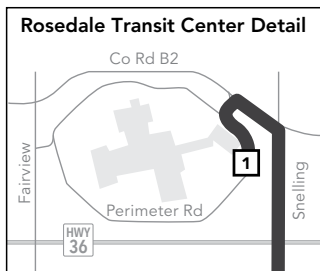

Rosedale Transit Center

A Line (32) (65) (87)
 (225) (227) (264) (801)

Special Note: Route 65 does NOT serve the Big Bowl stop. See the Rosedale Transit Center Detail map above.

3 Timepoint on schedule
 Find the timepoint nearest your stop, and use that column of the schedule. Your stop may be between timepoints.

Regular Route
 Bus will pick up or drop off customers at any bus stop along this route

METRO Line and Stations
 METRO trains or buses will pick up or drop off customers at any station along this route.

22 METRO Connecting Routes & Metro Lines
 See those route schedules for details.

Go-To Card Retail Locations

A refillable Go-To Card is the most convenient way to travel by transit! Buy a Go-To Card or add value to an existing card at one of these locations or online.