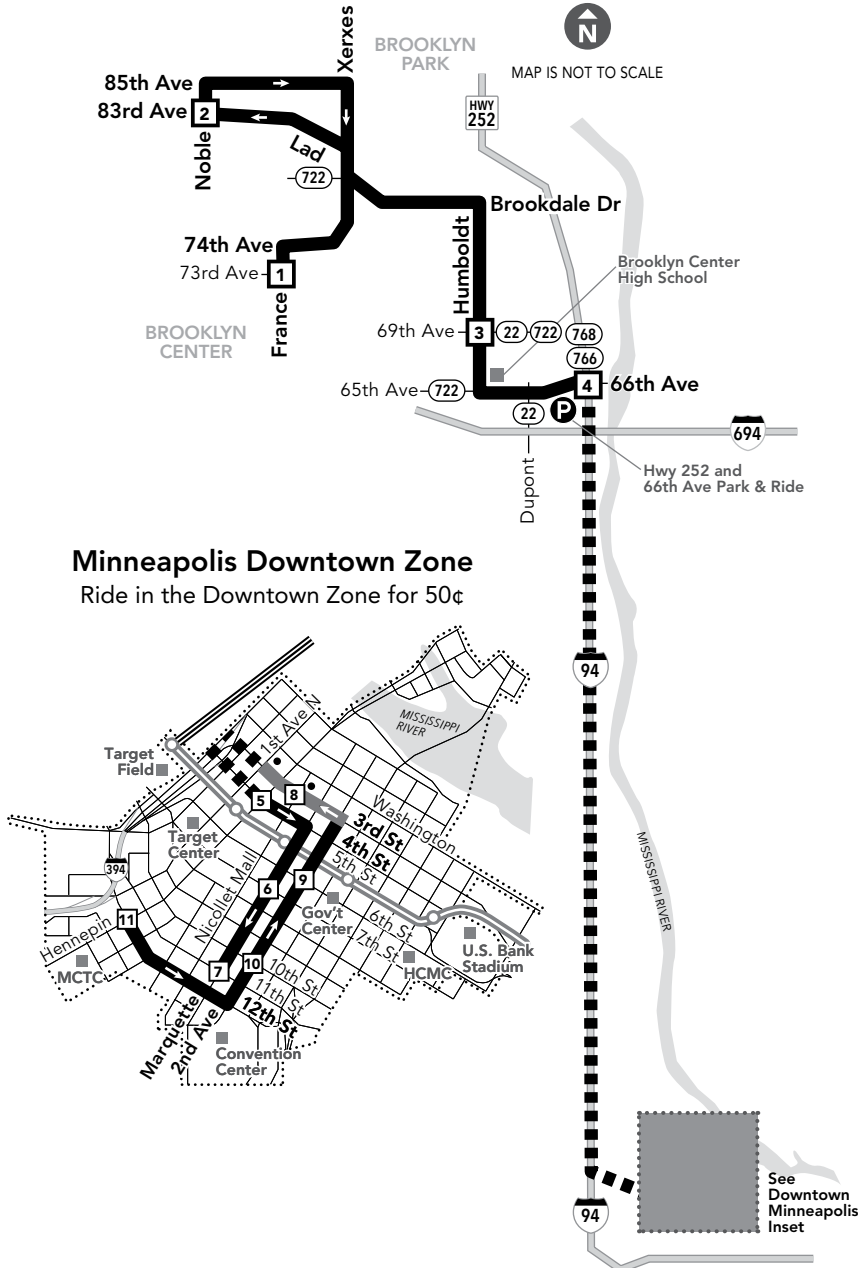

Effective 9/12/20

Minneapolis Downtown Zone
Ride in the Downtown Zone for 50¢

This is a Pay Exit route.
On trips leaving downtown or the U of M, pay your fare at your destination. The time you exit the bus determines the fare amount.

Park & Ride Locations

Park free at these lots while you commute. No overnight parking.

BROOKLYN CENTER

- Hwy 252 and 66th Ave Park & Ride: 6500 Camden Ave N

Marquette & 2nd Avenues

Express buses serve lettered bus stops every other block.

B Exit the bus at these stops on Marquette Ave.

E Board at these stops on 2nd Ave.

Go-To Card Retail Locations

A refillable Go-To Card is the most convenient way to travel by transit! Buy a Go-To Card or add value to an existing card at one of these locations or online.

MINNEAPOLIS

- Metro Transit Service Center: 719 Marquette Ave
- Unbank: 727 Hennepin Ave

Holiday service operates

on New Year's Day, Memorial Day, Independence Day, Labor Day, Thanksgiving and Christmas. Service may be reduced on days before or after Independence Day, Thanksgiving, Christmas or New Year's Day. Look for details at metrotransit.org or in *Connect* on buses and trains prior to these holidays.