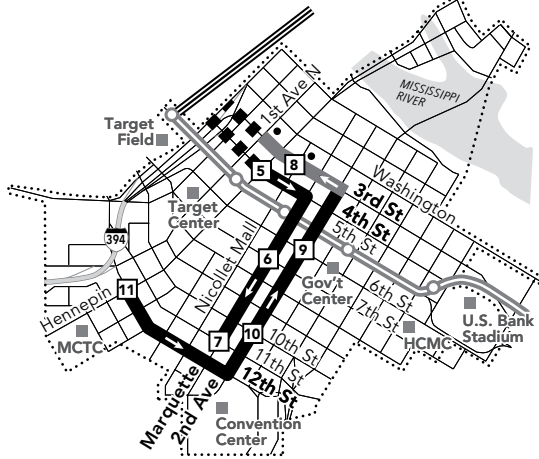

Effective 9/12/20

Minneapolis Downtown Zone
Ride in the Downtown Zone for 50¢

This is a Pay Exit route.
On trips leaving downtown or the U of M, pay your fare at your destination. The time you exit the bus determines the fare amount.

Park & Ride Locations

Park free at these lots while you commute. No overnight parking.

BROOKLYN CENTER

- Hwy 252 and 66th Ave Park & Ride: 6500 Camden Ave N

Marquette & 2nd Avenues

Express buses serve lettered bus stops every other block.

B Exit the bus at these stops on Marquette Ave.

E Board at these stops on 2nd Ave.

Go-To Card Retail Locations

A refillable Go-To Card is the most convenient way to travel by transit! Buy a Go-To Card or add value to an existing card at one of these locations or online.

MINNEAPOLIS

- Metro Transit Service Center: 719 Marquette Ave
- Unbank: 727 Hennepin Ave

Holiday service operates

on New Year's Day, Memorial Day, Independence Day, Labor Day, Thanksgiving and Christmas. Service may be reduced on days before or after Independence Day, Thanksgiving, Christmas or New Year's Day. Look for details at metrotransit.org or in *Connect* on buses and trains prior to these holidays.