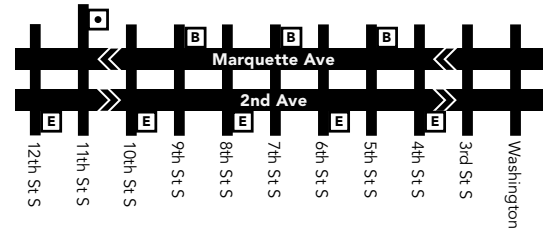

Effective 9/12/20

Minneapolis Downtown Zone
Ride in the Downtown Zone for 50¢

This is a Pay Exit route.
On trips leaving downtown or the U of M, pay your fare at your destination. The time you exit the bus determines the fare amount.

Park & Ride Locations

Park free at these lots while you commute. No overnight parking.

BROOKLYN CENTER

- Hwy 252 and 66th Ave Park & Ride: 6500 Camden Ave N

Marquette & 2nd Avenues

Express buses serve lettered bus stops every other block.

B Exit the bus at these stops on Marquette Ave.

E Board at these stops on 2nd Ave.

Go-To Card Retail Locations

A refillable Go-To Card is the most convenient way to travel by transit! Buy a Go-To Card or add value to an existing card at one of these locations or online.