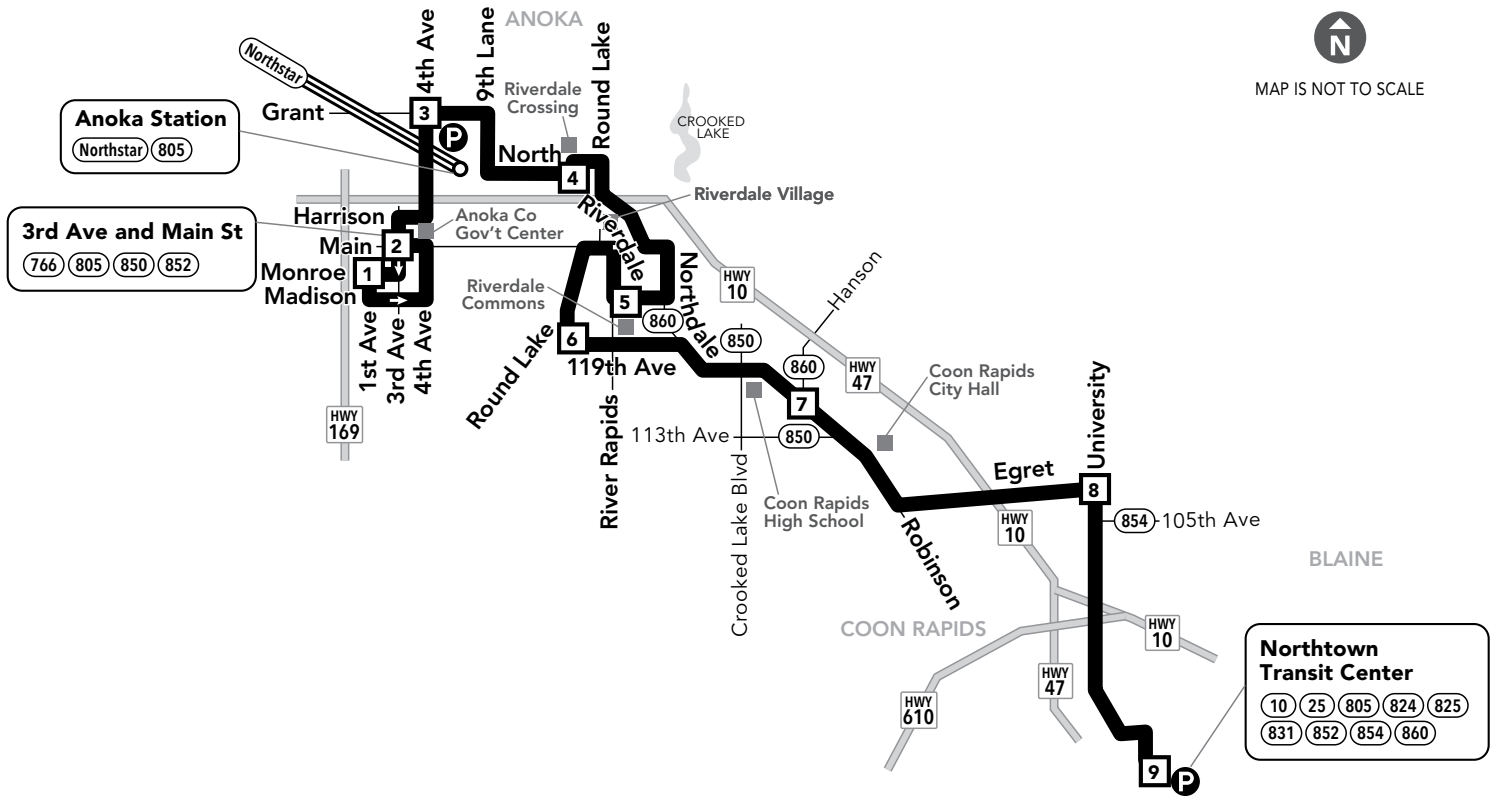

# 805 Local Bus Routes

metrotransit.org  
612-373-3333

Effective 6/13/20

MAP IS NOT TO SCALE

<b>3</b>	<b>Timepoint on schedule</b> Find the timepoint nearest your stop, and use that column of the schedule. Your stop may be between timepoints.		<b>Northstar Commuter Line</b> Transfers from Northstar to buses or light rail are free. Transfers from buses or light rail to Northstar require an additional fare.
	<b>Regular Route</b> Bus will pick up or drop off customers at any bus stop along this route		<b>Connecting Routes</b> See those route schedules for details.
	<b>Park &amp; Ride Lot</b> Park free at these lots while you commute.		

### Go-To Card Retail Locations

A refillable Go-To Card is the most convenient way to travel by transit! Buy a Go-To Card or add value to an existing card at one of these locations or online.

**BLAINE**

- Cub Foods: 10881 University Ave NE

**COON RAPIDS**

- Cub Foods: 2050 Northdale Blvd
- Cub Foods: 12900 Riverdale Dr

### Park & Ride Locations

Park free at these lots while you commute. No overnight parking.

**ANOKA**

- Anoka Station: 2718 4th Ave

**BLAINE**

- Northtown Transit Center: 150 Northtown Dr NE

**Holiday service operates** on New Year's Day, Memorial Day, Independence Day, Labor Day, Thanksgiving and Christmas. Service may be reduced on days before or after Independence Day, Thanksgiving, Christmas or New Year's Day. Look for details at metrotransit.org or in *Connect* on buses and trains prior to these holidays.