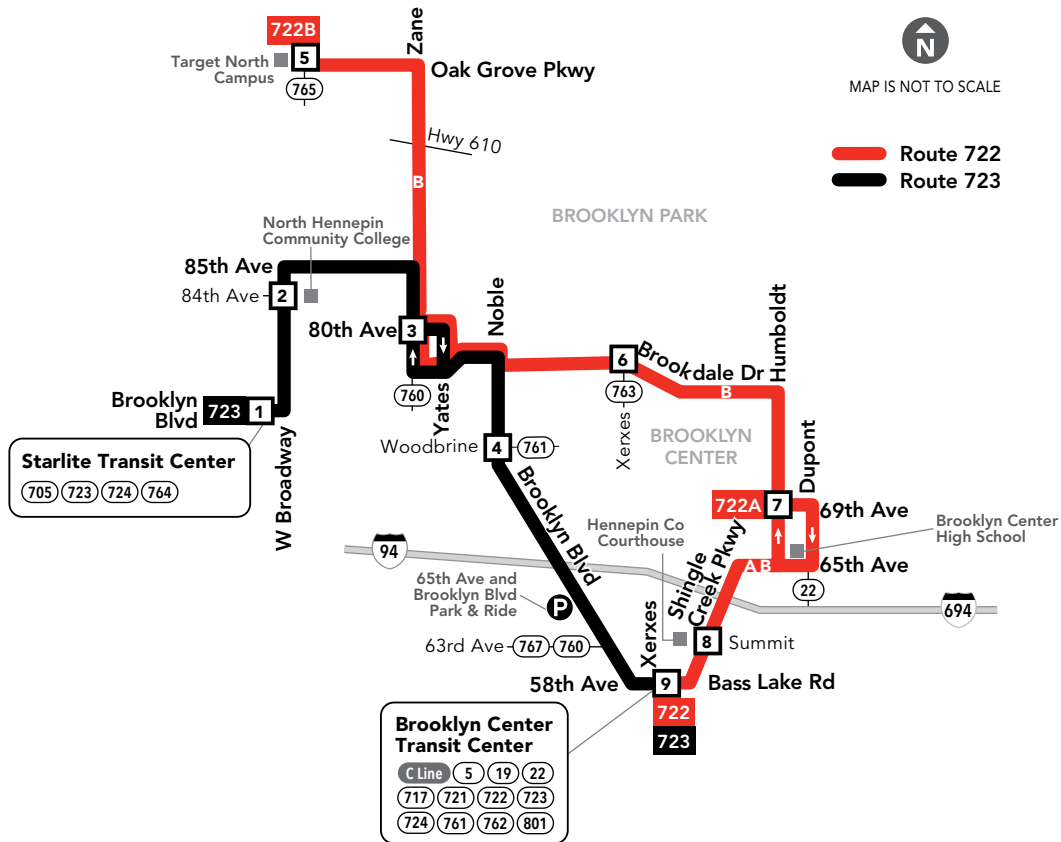

722, 723 Local Bus Routes

Effective 6/13/20

3	Timepoint on schedule Find the timepoint nearest your stop, and use that column of the schedule. Your stop may be between timepoints.	B	Route Letter Indicates which trips travel on this section of the route. Letter is found in schedules and on bus destination signs.
■	Regular Route Bus will pick up or drop off customers at any bus stop along this route	(22) METRO	Connecting Routes See those route schedules for details.
22B	Route Ending Point Trips with the indicated number/letter end at this point. Number/letter is found in schedules and on bus destination signs.	P	Park & Ride Lot Park free at these lots while you commute.

Park & Ride Locations

Park free at these lots while you commute. No overnight parking.

BROOKLYN CENTER

- 65th Ave and Brooklyn Blvd
Park & Ride:
6503 Brooklyn Blvd

Go-To Card Retail Locations

A refillable Go-To Card is the most convenient way to travel by transit! Buy a Go-To Card or add value to an existing card at one of these locations or online.

BROOKLYN CENTER

- Cub Foods: 3245 Co Rd 10

BROOKLYN PARK

- Cub Foods: 7555 West Broadway Ave
- Cub Foods: 9655 Colorado Lane N

Holiday service operates on New Year's Day, Memorial Day, Independence Day, Labor Day, Thanksgiving and Christmas. Service may be reduced on days before or after Independence Day, Thanksgiving, Christmas or New Year's Day. Look for details at metrotransit.org or in *Connect* on buses and trains prior to these holidays.