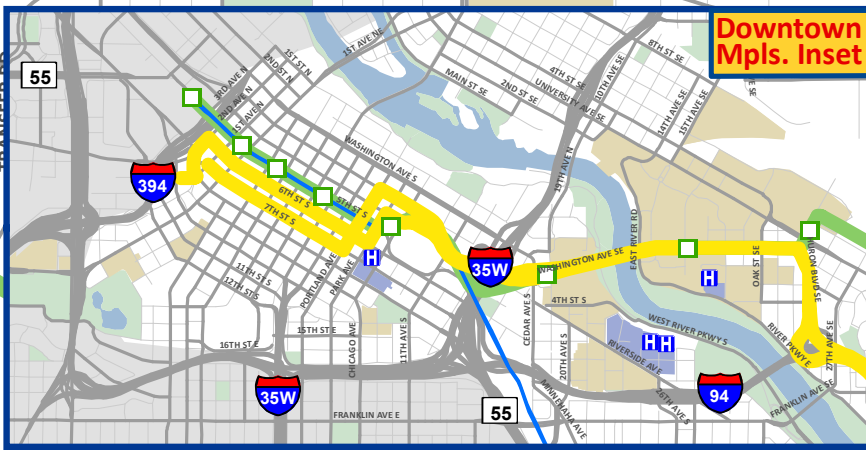

Route 144

Route Information:

Route 144 is replaced by Route 84 on Snelling Avenue and the Green Line LRT. Both Route 84 and the Green Line will operate every 10 minutes. The travel time difference between the current Route 144 and the proposed Routes 84 and Green Line for customers traveling to downtown Minneapolis is 2 minutes and to the U of M is 6 minutes.

Legend

- Hospital
- Green Line Station
- Current Route 144
- Green Line LRT