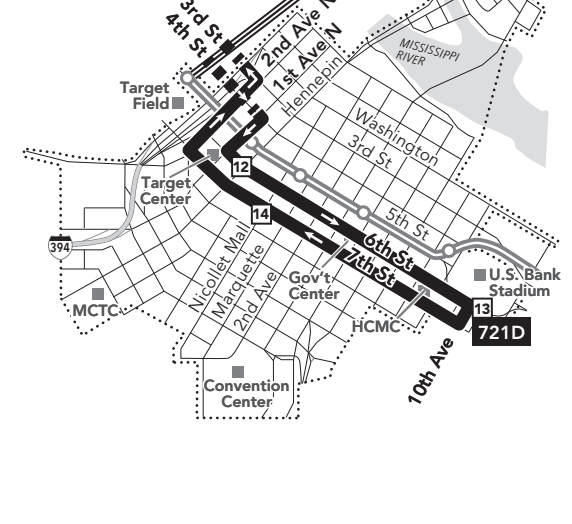

Minneapolis Downtown Zone

Ride in the Downtown Zone for 50¢

- Timepoint on schedule**
Find the timepoint nearest your stop, and use that column of the schedule. Your stop may be between timepoints.
- Regular Route**
Bus will pick up or drop off customers at any bus stop along this route
- METRO Line and Stations**
Metro trains or buses will pick up or drop off customers at any station along this route.
- Northstar Commuter Line**
Transfers from Northstar to buses or light rail are free. Transfers from buses or light rail to Northstar require an additional fare.
- Limited Service**
Only certain trips take this route.
- Non-Stop Service**
Buses does not pick up or drop off customers on these route segments.
- Route Ending Point**
Trips with the indicated number/letter end at this point. Number/letter is found in schedules and on bus destination signs.
- Route Letter**
Indicates which trips travel on this section of the route. Letter is found in schedules and on bus destination signs.
- Connecting Routes & Metro Lines**
See those route schedules for details.

Go-To Card Retail Locations

A refillable Go-To Card is the most convenient way to travel by transit! Buy a Go-To Card or add value to an existing card at one of these locations or online.

- BROOKLYN CENTER**
 - Cub Foods: 3245 Co Rd 10
- BROOKLYN PARK**
 - Cub Foods: 7555 West Broadway Ave
- MINNEAPOLIS**
 - Metro Transit Service Center: 719 Marquette Ave
 - Unbank: 727 Hennepin Ave