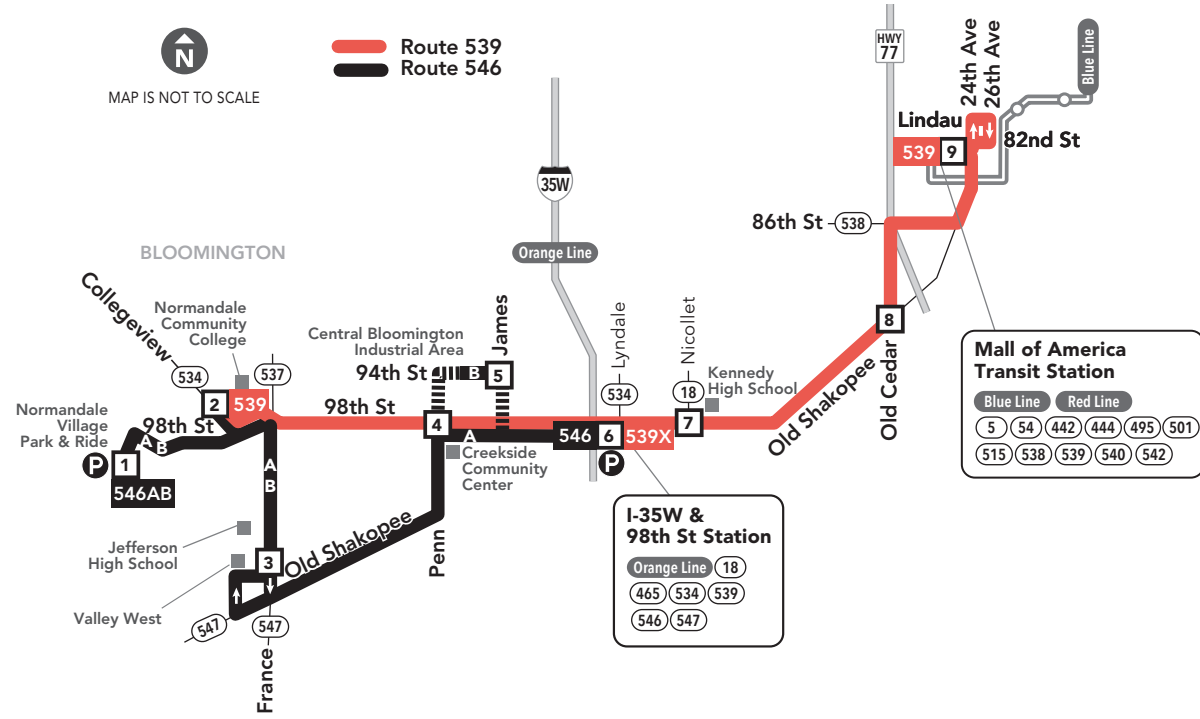

539

546

Serving former 98th St branch of Route 535CD

Serving former southwest part of Route 539

Effective 12/4/2021

LOCAL BUS ROUTES

MAJOR DESTINATIONS:

- **Bloomington**
- Normandale Village
- Normandale Community College
- Valley West Center
- Old Shakopee Rd
- 98th St
- Central Bloomington Industrial Area (94th St - James Ave)
- I-35W & 98th St Station
- Mall of America Transit Station

- **3** Timepoint on schedule
  Find the timepoint nearest your stop, and use that column of the schedule. Your stop may be between timepoints.
- **Regular Route**
  Bus will pick up or drop off customers at any bus stop along this route
- **Limited Service**
  Only certain trips take this route.
- **METRO Line and Stations**
  METRO trains or buses will pick up or drop off customers at any station along this route.
- **22B** Route Ending Point
  Trips with the indicated number/letter end at this point. Number/letter is found in schedules and on bus destination signs.
- **B** Route Letter
  Indicates which trips travel on this section of the route. Letter is found in schedules and on bus destination signs.
- **22 METRO** Connecting Routes & Metro Lines
  See those route schedules for details.
- **P** Park & Ride Lot
  Park free at these lots while you commute.

Regional Route
612-373-3333
metrotransit.org

Reading a schedule: a step-by-step guide

1. Find the schedule for the **day** of the week and the **direction** you plan to travel.
2. Look at the map and find the **timepoints** nearest your trip start and end points. Your stop may be between timepoints.
3. Read down the column to see what **time** a bus will depart from a given timepoint. Read across a row to see when the bus will reach another timepoint. If the time is blank, that trip does not serve that timepoint.

Not all stops are shown on this timetable.

Use the timepoints on the map and the schedule to estimate the arrival of your bus. For details, call Transit Information or explore our interactive map and trip planning tools at metrotransit.org.

metrotransit.org

Go-To Card Retail Locations

A refillable Go-To Card is the most convenient way to travel by transit! Buy a Go-To Card or add value to an existing card at one of these locations or online.

BLOOMINGTON

- Cub Foods: 10520 France Ave S

Metro Transit Mobile App

Now you can plan your trip, see arrival information for bus and trains and buy transit tickets all on the go!

Download the free app on Google Play or iTunes.

Park & Ride Locations

Park free at these lots while you commute. No overnight parking.

BLOOMINGTON

- Normandale Village Park & Ride: 5109 W 98th St
- I-35W & 98th St Station: 9830 Aldrich Ave S.

All buses and trains have bike racks so you can bring your bicycle along.

Look for instructions on the rack. Lockers are also available for rent. Details at metrotransit.org/bike.