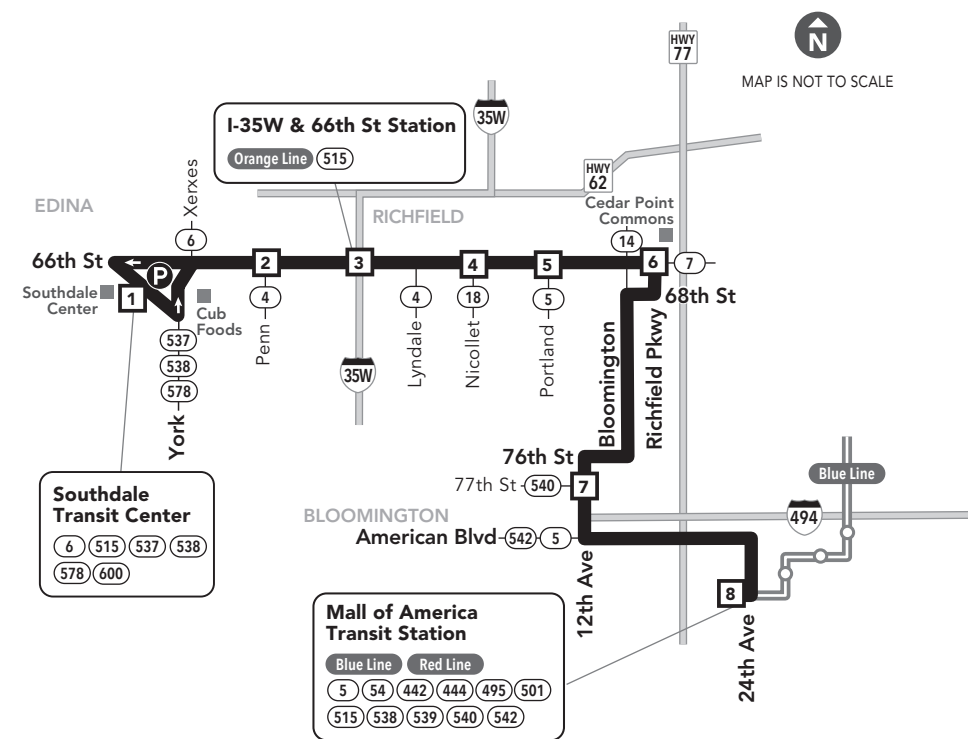

515

Effective 12/4/2021

LOCAL BUS ROUTE

MAJOR DESTINATIONS:

- Edina
- Southdale Center
- 66th St
- Richfield
- Cedar Point Commons
- Bloomington Ave
- Bloomington
- Mall of America Station

Reading a schedule: a step-by-step guide

1. Find the schedule for the **day of the week** and the **direction** you plan to travel.
2. Look at the map and find the **timepoints** nearest your trip start and end points. Your stop may be between timepoints.
3. Read down the column to see what **time** a bus will depart from a given timepoint. Read across a row to see when the bus will reach another timepoint. If the time is blank, that trip does not serve that timepoint.

Not all stops are shown on this timetable.

Use the timepoints on the map and the schedule to estimate the arrival of your bus. For details, call Transit Information or explore our interactive map and trip planning tools at metrotransit.org.

612-373-3333 • metrotransit.org

3 Timepoint on schedule
Find the timepoint nearest your stop, and use that column of the schedule. Your stop may be between timepoints.

Regular Route
Bus will pick up or drop off customers at any bus stop along this route.

METRO Line and Stations
METRO trains or buses will pick up or drop off customers at any station along this route.

Connecting Routes & Metro Lines
See those route schedules for details.

Park & Ride Lot
Park free at these lots while you commute.

Monday — Friday

EASTBOUND from Southdale to Mall of America via 66th St

route number & letter	1	2	3	4	5	6	7	8
	AM							
515	5:15	5:18	5:20	5:23	5:25	5:27	5:33	5:38
515	5:45	5:48	5:50	5:53	5:55	5:57	6:03	6:08
515	6:14	6:18	6:20	6:23	6:25	6:27	6:34	6:39
515	6:34	6:38	6:40	6:43	6:45	6:47	6:54	7:00
515	6:54	6:58	7:00	7:03	7:05	7:07	7:14	7:20
515	7:14	7:18	7:20	7:23	7:25	7:27	7:34	7:40
515	7:34	7:38	7:40	7:43	7:45	7:47	7:54	8:00
515	7:53	7:57	7:59	8:02	8:04	8:06	8:13	8:19
515	8:12	8:16	8:18	8:21	8:23	8:25	8:32	8:38
515	8:31	8:35	8:37	8:40	8:42	8:44	8:51	8:57
515	8:51	8:55	8:57	9:00	9:02	9:04	9:11	9:17
515	9:11	9:15	9:17	9:20	9:22	9:24	9:31	9:37
515	9:31	9:35	9:37	9:40	9:42	9:44	9:51	9:57
515	9:51	9:55	9:57	10:00	10:02	10:04	10:11	10:17
515	10:11	10:15	10:17	10:20	10:22	10:24	10:31	10:37
515	10:31	10:35	10:37	10:40	10:42	10:44	10:51	10:57
515	10:50	10:55	10:57	11:00	11:02	11:04	11:11	11:17
515	11:10	11:15	11:17	11:20	11:22	11:24	11:31	11:37
515	11:30	11:35	11:37	11:40	11:42	11:44	11:51	11:57
515	11:50	11:55	11:57	12:00	12:02	12:04	12:11	12:17
	PM							
515	12:10	12:15	12:17	12:20	12:22	12:24	12:31	12:37
515	12:30	12:35	12:37	12:40	12:42	12:44	12:51	12:57
515	12:50	12:55	12:57	1:00	1:02	1:04	1:11	1:17
515	1:10	1:15	1:17	1:20	1:22	1:24	1:31	1:37
515	1:30	1:35	1:37	1:40	1:42	1:44	1:51	1:57
515	1:49	1:54	1:56	2:00	2:02	2:04	2:11	2:17
515	2:09	2:14	2:16	2:20	2:22	2:24	2:31	2:37
515	2:29	2:34	2:36	2:40	2:42	2:44	2:51	2:57
515	2:49	2:54	2:56	3:00	3:02	3:04	3:11	3:17
515	3:09	3:14	3:16	3:20	3:22	3:24	3:31	3:37
515	3:29	3:34	3:36	3:40	3:42	3:44	3:51	3:57
515	3:49	3:54	3:56	4:00	4:02	4:04	4:11	4:17
515	4:09	4:14	4:16	4:20	4:22	4:24	4:31	4:37
515	4:29	4:34	4:36	4:40	4:42	4:44	4:51	4:57
515	4:49	4:54	4:56	5:00	5:02	5:04	5:11	5:17
515	5:09	5:14	5:16	5:20	5:22	5:24	5:31	5:37
515	5:28	5:34	5:36	5:40	5:42	5:44	5:51	5:57
515	5:48	5:54	5:56	6:00	6:02	6:04	6:11	6:17
515	6:08	6:14	6:16	6:20	6:22	6:24	6:31	6:37
515	6:28	6:34	6:36	6:40	6:42	6:44	6:51	6:57
515	6:50	6:55	6:57	7:00	7:02	7:04	7:11	7:17
515	7:10	7:15	7:17	7:20	7:22	7:24	7:30	7:36
515	7:29	7:34	7:36	7:39	7:41	7:43	7:49	7:55
515	7:49	7:53	7:55	7:58	8:00	8:02	8:08	8:14
515	8:09	8:13	8:15	8:18	8:20	8:22	8:28	8:34
515	8:29	8:33	8:35	8:38	8:40	8:42	8:48	8:54
515	8:47	8:51	8:53	8:56	8:58	9:00	9:06	9:12
515	9:07	9:11	9:13	9:16	9:18	9:20	9:26	9:32
515	9:26	9:30	9:32	9:35	9:37	9:39	9:45	9:51
515	9:45	9:49	9:51	9:54	9:56	9:58	10:04	10:09
515	10:19	10:23	10:25	10:28	10:30	10:32	10:38	10:43
515	10:49	10:52	10:54	11:01	11:03	11:05	11:11	11:16
515	11:49	11:52	11:54	11:56	11:58	12:00	12:06	12:11
	AM							
515	12:49	12:52	12:54	12:56	12:58	1:00	1:06	1:11

Ⓐ Bus arrives 5 minutes before time shown.
Shaded times denote rush-hour service. See fare panel for rush-hour fees.

Monday — Friday

WESTBOUND from Mall of America to Southdale via 66th St