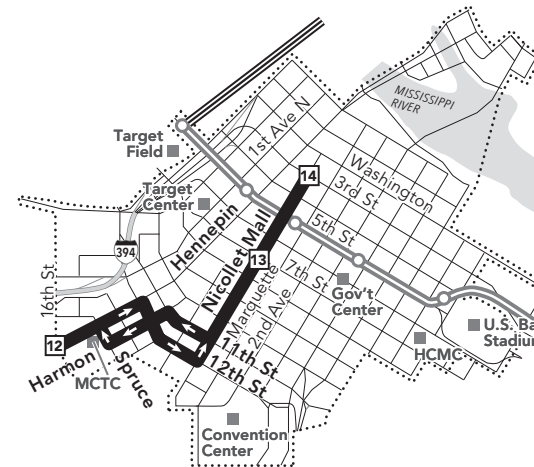

Limited Stop buses - No stops on Hennepin Ave between Franklin Ave and Uptown Transit Station. Shaded times denote rush-hour service. See fare panel for rush-hour fees.

All buses and trains have bike racks so you can bring your bicycle along.

Look for instructions on the rack. Lockers are also available for rent. Details at metrotransit.org/bike.

MAP IS NOT TO SCALE

Minneapolis Downtown Zone

Ride in the Downtown Zone for 50¢

- 3** Timepoint on schedule: Find the timepoint nearest your stop, and use that column of the schedule. Your stop may be between timepoints.
- Regular Route**: Bus will pick up or drop off customers at any bus stop along this route.
- METRO Line and Stations**: METRO trains or buses will pick up or drop off customers at any station along this route.
- Northstar Commuter Line**: Transfers from Northstar to buses or light rail are free. Transfers from buses or light rail to Northstar require an additional fare.
- Limited Service**: Only certain trips take this route.
- 22B** Route Ending Point: Trips with the indicated number/letter end at this point. Number/letter is found in schedules and on bus destination signs.
- B** Route Letter: Indicates which trips travel on this section of the route. Letter is found in schedules and on bus destination signs.
- 22 METRO** Connecting Routes & Metro Lines: See those route schedules for details.

Go-To Card Retail Locations

A refillable Go-To Card is the most convenient way to travel by transit! Buy a Go-To Card or add value to an existing card at one of these locations or online.

MINNEAPOLIS

- Cub Foods: 1104 Lagoon Ave
- Metro Transit Service Center: 719 Marquette Ave
- Unbank: 727 Hennepin Ave
- Wedge Co-Op: 2105 Lyndale Ave S