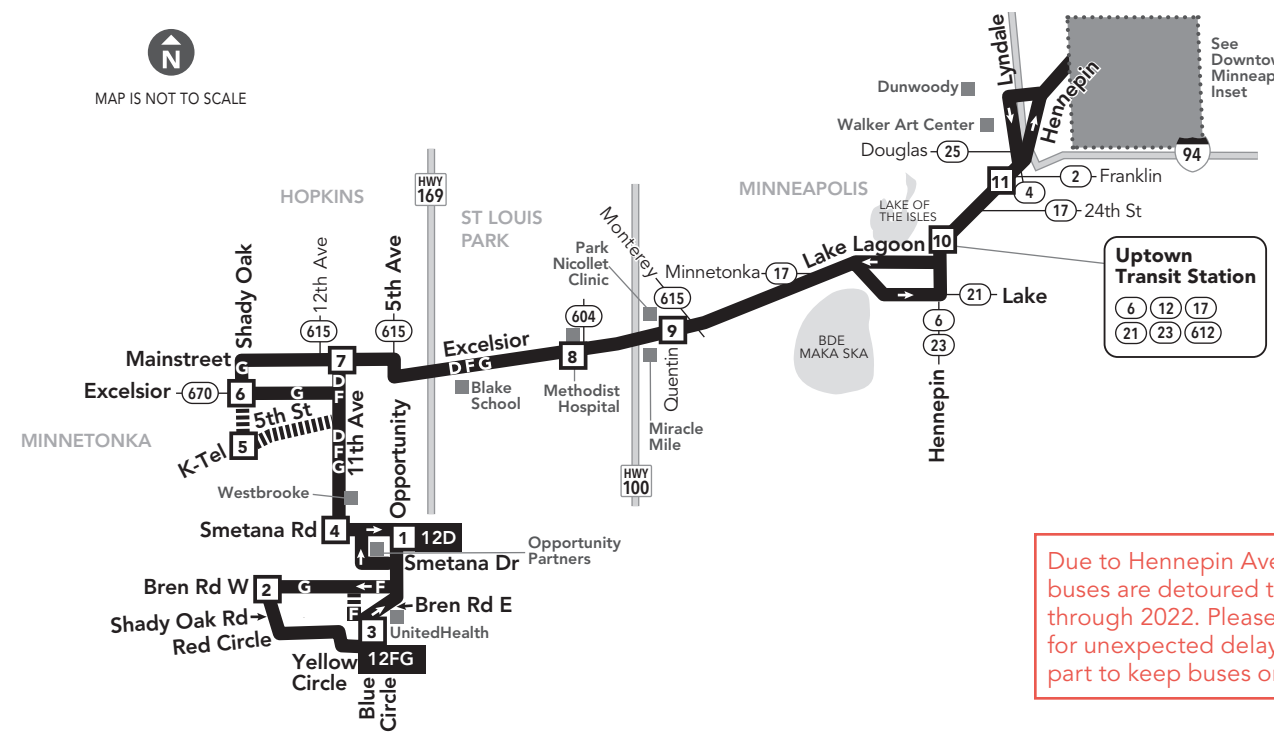

Limited Stop buses - No stops on Hennepin Ave between Uptown Transit Station and Franklin Ave. Shaded times denote rush-hour service. See fare panel for rush-hour fees.

Monday — Friday

WESTBOUND from Minneapolis to Hopkins and Minnetonka

Limited Stop buses - No stops on Hennepin Ave between Franklin Ave and Uptown Transit Station. Shaded times denote rush-hour service. See fare panel for rush-hour fees.

All buses and trains have bike racks so you can bring your bicycle along.

Look for instructions on the rack. Lockers are also available for rent. Details at metrotransit.org/bike.

MAP IS NOT TO SCALE

Minneapolis Downtown Zone

Ride in the Downtown Zone for 50¢

- 3** Timepoint on schedule: Find the timepoint nearest your stop, and use that column of the schedule. Your stop may be between timepoints.
- Regular Route**: Bus will pick up or drop off customers at any bus stop along this route.
- METRO Line and Stations**: METRO trains or buses will pick up or drop off customers at any station along this route.
- Northstar Commuter Line**: Transfers from Northstar to buses or light rail are free. Transfers from buses or light rail to Northstar require an additional fare.
- Limited Service**: Only certain trips take this route.
- 22B** Route Ending Point: Trips with the indicated number/letter end at this point. Number/letter is found in schedules and on bus destination signs.
- B** Route Letter: Indicates which trips travel on this section of the route. Letter is found in schedules and on bus destination signs.
- 22 METRO** Connecting Routes & Metro Lines: See those route schedules for details.