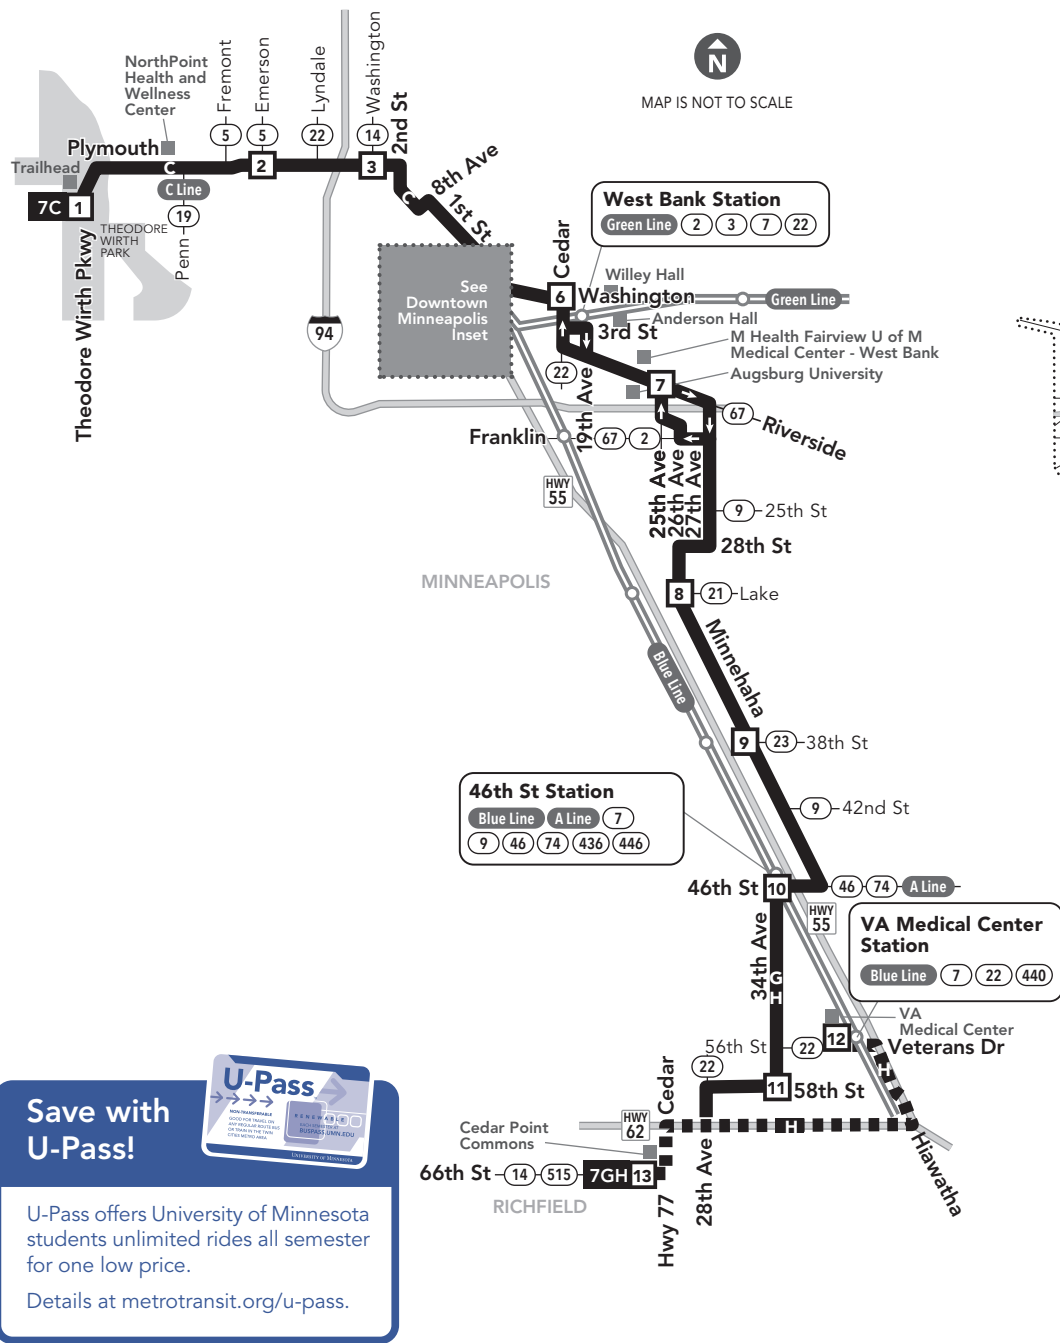

Effective 12/4/2021

LOCAL BUS ROUTE

MAJOR DESTINATIONS:

- North Minneapolis**
Trailhead at Theodore Wirth Park
Plymouth Ave
1st St
- Downtown Minneapolis**
South Minneapolis
West Bank Station
Cedar/Riverside
27th Ave
Minnehaha Ave
46th St Station
34th Ave
VA Medical Center
- Richfield**
Cedar Point Commons

- Timepoint on schedule**
Find the timepoint nearest your stop, and use that column of the schedule. Your stop may be between timepoints.
- Regular Route**
Bus will pick up or drop off customers at any bus stop along this route.
- METRO Line and Stations**
METRO trains or buses will pick up or drop off customers at any station along this route.
- Northstar Commuter Line**
Transfers from Northstar to buses or light rail are free. Transfers from buses or light rail to Northstar require an additional fare.
- Non-Stop Service**
Bus does not pick up or drop off customers on these route segments.
- Route Ending Point**
Trips with the indicated number/letter end at this point. Number/letter is found in schedules and on bus destination signs.
- Route Letter**
Indicates which trips travel on this section of the route. Letter is found in schedules and on bus destination signs.
- Connecting Routes & Metro Lines**
See those route schedules for details.

Bus arrives 2 minutes before time shown. Bus arrives 3 minutes before time shown. Shaded times denote rush-hour service. See fare panel for rush-hour fees.

Go-To Card Retail Locations

A refillable Go-To Card is the most convenient way to travel by transit! Buy a Go-To Card or add value to an existing card at one of these locations or online.