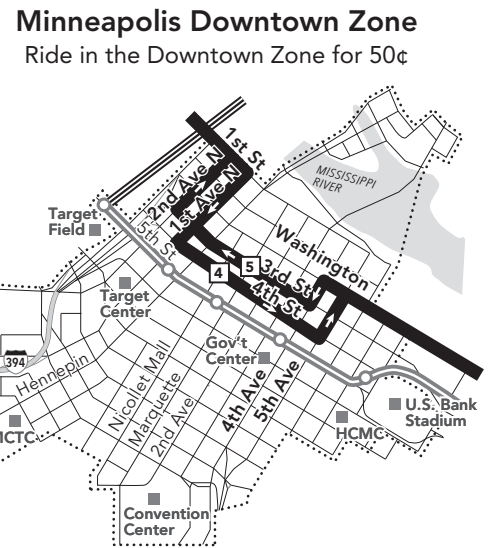

Effective 12/4/2021

LOCAL BUS ROUTE

MAJOR DESTINATIONS:

- North Minneapolis**
Trailhead at Theodore Wirth Park
Plymouth Ave
1st St
- Downtown Minneapolis**
South Minneapolis
West Bank Station
Cedar/Riverside
27th Ave
Minnehaha Ave
46th St Station
34th Ave
VA Medical Center
- Richfield**
Cedar Point Commons

- Timepoint on schedule**
Find the timepoint nearest your stop, and use that column of the schedule. Your stop may be between timepoints.
- Regular Route**
Bus will pick up or drop off customers at any bus stop along this route.
- METRO Line and Stations**
METRO trains or buses will pick up or drop off customers at any station along this route.
- Northstar Commuter Line**
Transfers from Northstar to buses or light rail are free. Transfers from buses or light rail to Northstar require an additional fare.
- Non-Stop Service**
Bus does not pick up or drop off customers on these route segments.
- Route Ending Point**
Trips with the indicated number/letter end at this point. Number/letter is found in schedules and on bus destination signs.
- Route Letter**
Indicates which trips travel on this section of the route. Letter is found in schedules and on bus destination signs.
- Connecting Routes & Metro Lines**
See those route schedules for details.