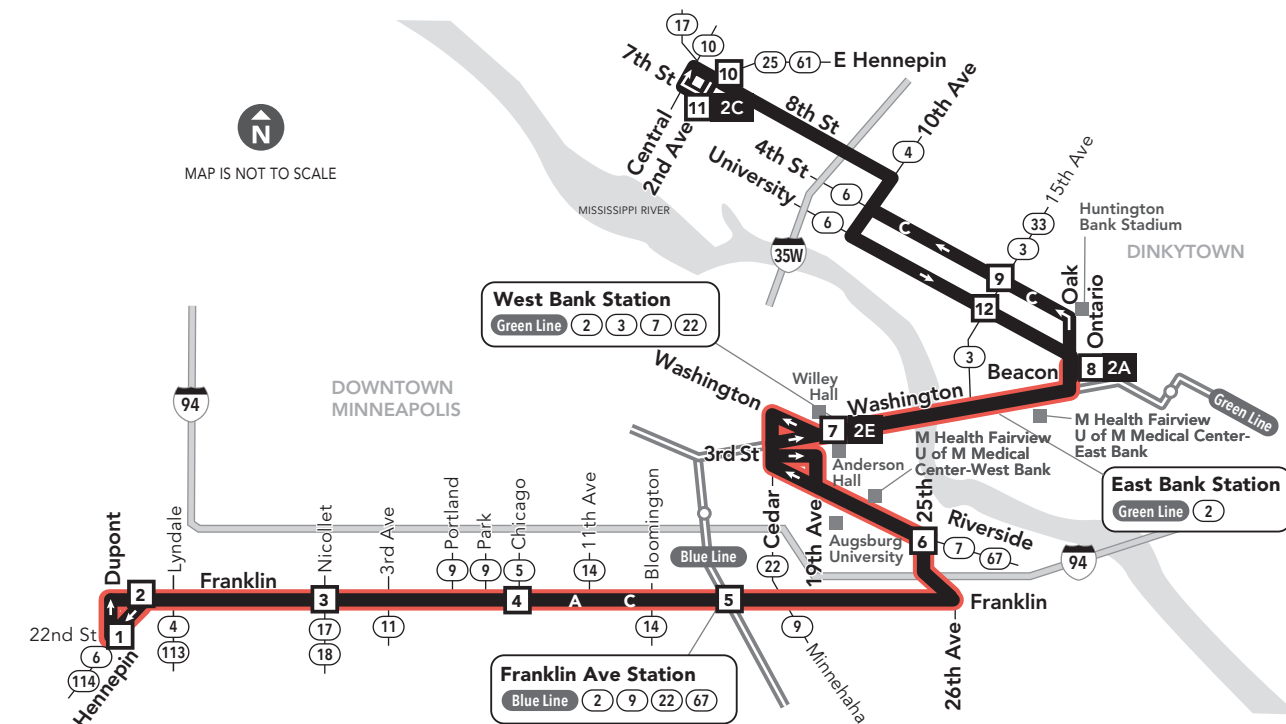

Effective 12/4/2021

LOCAL BUS ROUTE

MAJOR DESTINATIONS:

- Minneapolis
  Franklin Ave
  Franklin Ave Station
  M Health Fairview U of M Medical Center-West Bank
  Cedar/Riverside
  West Bank Station
  East Bank Station
  M Health Fairview U of M Medical Center-East Bank
  University of Minnesota
  Dinkytown
  10th Ave
  8th St

612-373-3333 • metrotransit.org

Legend for route symbols: Timepoint on schedule, Regular Route, METRO Line and Stations, High Frequency Service, Route Ending Point, Route Letter, Connecting Routes & Metro Lines.

Save with U-Pass!

U-Pass offers University of Minnesota students unlimited rides all semester for one low price.

This route is part of the High Frequency network and operates at least every 15 minutes weekdays from 6 am-7 pm and Saturdays from 9 am-6 pm.

Go-To Card Retail Locations

A refillable Go-To Card is the most convenient way to travel by transit! Buy a Go-To Card or add value to an existing card at one of these locations or online.

- MINNEAPOLIS
  • Seward Co-op Franklin Store: 2823 Franklin Ave E
  • Unbank: 1009 Franklin Ave E
  • Wedge Co-Op: 2105 Lyndale Ave S

Monday — Friday

EASTBOUND from Hennepin Ave and 22nd St to SE Minneapolis

Table with columns for route number & letter (1-11) and time points for AM and PM. Includes shaded cells for rush-hour service.

Shaded times denote rush-hour service. See fare panel for rush-hour fees.

Monday — Friday

WESTBOUND from SE Minneapolis to Hennepin Ave and Franklin Ave

Table with columns for route number & letter (11-1) and time points for AM and PM. Includes shaded cells for rush-hour service.

Shaded times denote rush-hour service. See fare panel for rush-hour fees.

Reading a schedule: a step-by-step guide

1. Find the schedule for the day of the week and the direction you plan to travel.
  2. Look at the map and find the timepoints nearest your trip start and end points.
  3. Read down the column to see what time a bus will depart from a given timepoint.

Not all stops are shown on this timetable.

Use the timepoints on the map and the schedule to estimate the arrival of your bus. For details, call Transit Information or explore our interactive map and trip planning tools at metrotransit.org.

metrotransit.org

Metro Transit Mobile App

Now you can plan your trip, see arrival information for bus and trains and buy transit tickets all on the go! Download the free app on Google Play or iTunes.

Information: 612-373-3333

Metro Transit is the one place for all your transportation information.
Transit Information: Get assistance from a transit expert.
Hours: Monday-Friday: 6:30 am-8:00 pm, Saturday: 8:00 am-4:30 pm, Sunday & Holidays: Closed.
NexTrip: Real-time departure information.
Customer Relations/Lost & Found: 570 6th Ave N, Minneapolis, MN 55411.
Hours: Mon.-Fri., 8:00 am-4:30 pm, Closed weekends and holidays.
711 Minnesota Relay (hearing impaired)

metrotransit.org

- NexTrip, real-time departure times
  • Online Trip Planner
  • Interactive map
  • Printable schedules
  • Go-To Cards: buy, add value, check your balance or enroll in Auto Refill
  • Find bicycling, carpooling and vanpooling resources
  • Register for Guaranteed Ride Home