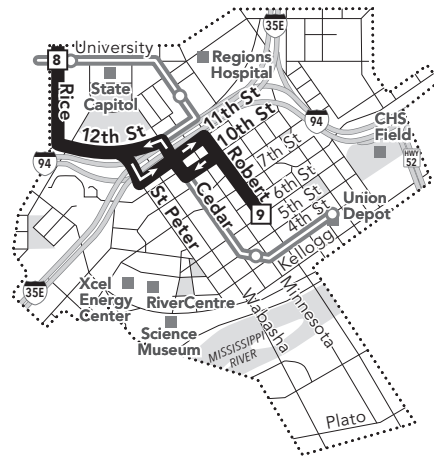

### MAJOR DESTINATIONS:

#### Downtown St Paul

- Capitol/Rice St Station
- Minnehaha Ave
- Hamline University
- Fairview Ave Station
- University Ave
- Raymond Ave Station

#### Minneapolis

- Franklin Ave
- M Health Fairview U of M Medical Center-West Bank
- Augsburg University
- Franklin Ave Station
- Aldi - Franklin Ave

### St Paul Downtown Zone

Ride in the Downtown Zone for 50¢

**Please note:** Construction on Kellogg Blvd and Minnesota St will require long-term detour to Robert St starting in mid-2023.

- 3** Timepoint on schedule  
Find the timepoint nearest your stop, and use that column of the schedule. Your stop may be between timepoints.
- Regular Route**  
Bus will pick up or drop off customers at any bus stop along this route
- METRO Line and Stations**  
METRO trains or buses will pick up or drop off customers at any station along this route.
- 22B** Route Ending Point  
Trips with the indicated number/letter end at this point. Number/letter is found in schedules and on bus destination signs.
- B** Route Letter  
Indicates which trips travel on this section of the route. Letter is found in schedules and on bus destination signs.
- 22** Connecting Routes  
See those route schedules for details.