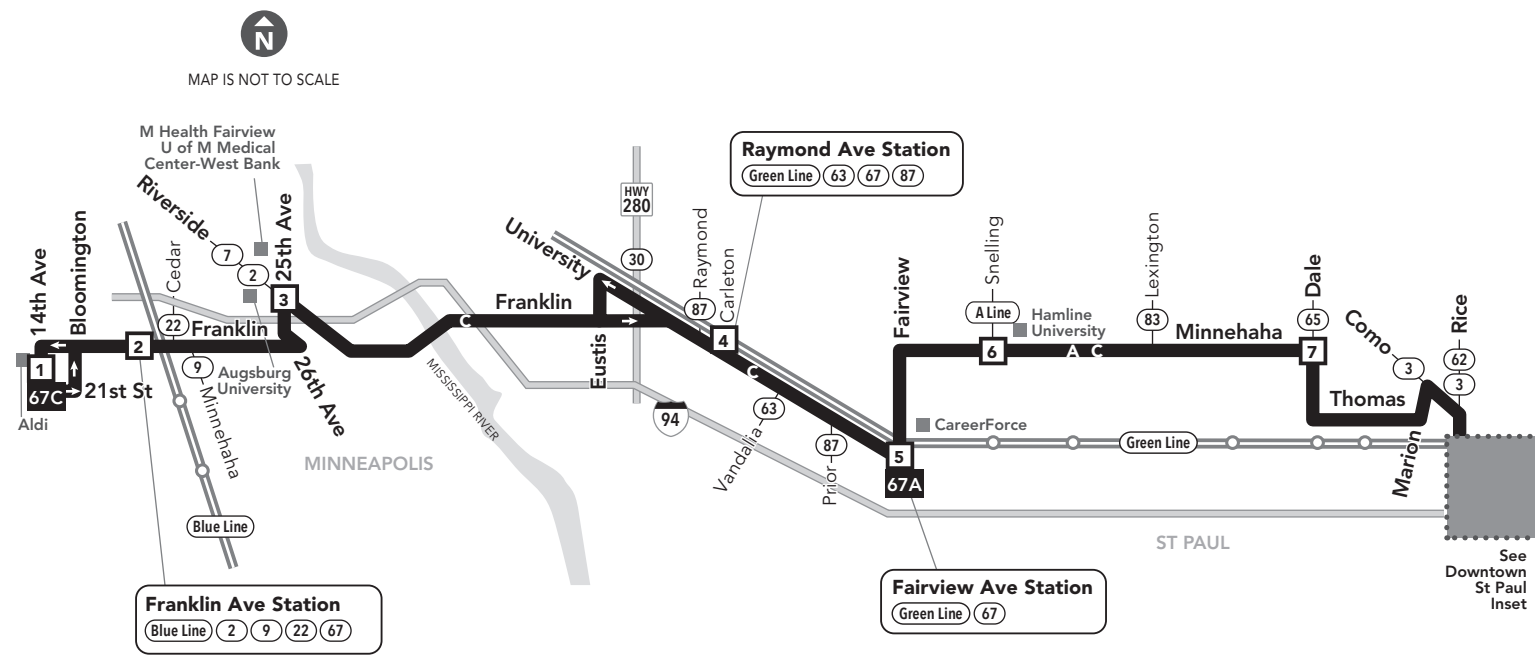

## LOCAL BUS ROUTE

#### Downtown St Paul

- Capitol/Rice St Station
- Minnehaha Ave
- Hamline University
- Fairview Ave Station
- University Ave
- Raymond Ave Station

#### Minneapolis

- Franklin Ave
- M Health Fairview U of M Medical Center-West Bank
- Augsburg University
- Franklin Ave Station
- Aldi - Franklin Ave

To:

From:

metrotransit.org

**Saturday**

**EASTBOUND** from 14th Ave and Franklin Ave to downtown St Paul

route number & letter	14th Ave and Franklin Ave	Franklin Ave Station	Riverside Ave and 25th Ave	Raymond Ave Station	Fairview Ave Station	Minnehaha Ave and Snelling Ave	Minnehaha Ave and Capitol/Rice St Station	Robert St and 6th St	Downtown St Paul
1	2	3	4	5	6	7	8	9	
<b>AM</b>									
67	7:56	7:58	8:02	8:10	8:14	8:17	8:23	8:29	8:35
67	8:56	8:58	9:02	9:10	9:14	9:17	9:23	9:29	9:35
67	9:54	9:56	10:01	10:09	10:14	10:17	10:23	10:29	10:35
67	10:54	10:56	11:01	11:09	11:14	11:17	11:23	11:29	11:35
67	11:54	11:56	12:01	12:09	12:14	12:17	12:23	12:29	12:35
<b>PM</b>									
67	12:54	12:56	1:01	1:09	1:14	1:17	1:23	1:29	1:35
67	1:54	1:56	2:01	2:09	2:14	2:17	2:23	2:29	2:35
67	2:54	2:56	3:01	3:09	3:14	3:17	3:23	3:29	3:35
67	3:54	3:56	4:01	4:09	4:14	4:17	4:23	4:29	4:35
67	4:54	4:56	5:01	5:09	5:14	5:17	5:23	5:29	5:35
67	5:54	5:56	6:01	6:09	6:14	6:17	6:23	6:29	6:35
67	6:55	6:57	7:02	7:10	7:14	7:17	7:23	7:29	7:35
67	7:55	7:57	8:02	8:10	8:14	8:17	8:23	8:29	8:35