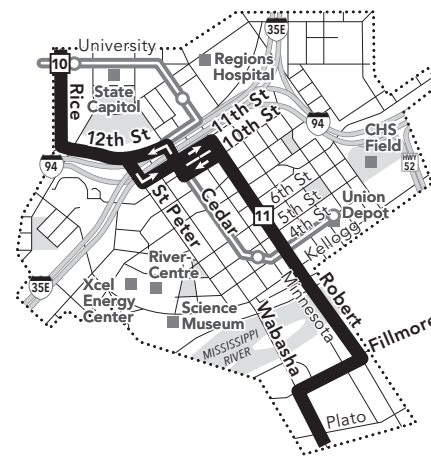

St Paul Downtown Zone

Ride in the Downtown Zone for 50¢

Please note: Construction on Kellogg Blvd and Minnesota St will require long-term detour to Robert St starting in mid-2023.

- **3** Timepoint on schedule
  Find the timepoint nearest your stop, and use that column of the schedule. Your stop may be between timepoints.
- **Regular Route**
  Bus will pick up or drop off customers at any bus stop along this route.
- **METRO Line and Stations**
  METRO trains or buses will pick up or drop off customers at any station along this route.
- **Limited Service**
  Only certain trips take this route.
- **22B** Route Ending Point
  Trips with the indicated number/letter end at this point. Number/letter is found in schedules and on bus destination signs.
- **B** Route Letter
  Indicates which trips travel on this section of the route. Letter is found in schedules and on bus destination signs.
- **22** Connecting Routes
  See those route schedules for details.
- **P** Park & Ride Lot
  Park free at these lots while you commute.

How to Ride

BUSES

1. Arrive 5 minutes before the schedule or NexTrip says your trip will depart.
2. Watch for your bus number.
3. Pay your fare as you board, except for Pay Exit routes.
4. Pull the cord above the window about 1 block before your stop to signal the driver.

METRO LINES

1. Arrive 5 minutes before the schedule or NexTrip says your trip will depart.
2. Pay BEFORE you board—touch your card to a reader on the platform or buy a ticket from the machine.
3. Push the blue button to open doors (trains only).
4. METRO LRT lines stop at every station. METRO BRT lines stop at stations on demand and when customers are present.

MAKING CONNECTIONS

Transfer between buses and METRO lines for up to 2½ hours with your fare.

Those who try to ride without paying will be charged with a misdemeanor and fined $180.

Reading a schedule: a step-by-step guide

1. Find the schedule for the **day** of the week and the **direction** you plan to travel.
2. Look at the map and find the **timepoints** nearest your trip start and end points. Your stop may be between timepoints.
3. Read down the column to see what **time** a bus will depart from a given timepoint. Read across a row to see when the bus will reach another timepoint. If the time is blank, that trip does not serve that timepoint.

Monday NORTHBOUND	1	2	3
4:49	5:24	5:50	6:05
5:32	5:58	6:05	6:19
6:04	6:10	6:19	6:25
6:19	6:25	6:34	

Go-To Card Retail Locations

A refillable Go-To Card is the most convenient way to travel by transit! Buy a Go-To Card or add value to an existing card at one of these locations or online.

- **MAPLEWOOD**
  - Cub Foods: 100 Co Rd B W
  - Unbank: 1700 Rice St
- **ST PAUL**
  - Metro Transit Service Center: 101 5th St E - US Bank Center Skyway

Park & Ride Locations

Park free at these lots while you commute. No overnight parking.

- **LITTLE CANADA**
  - Hwy 36 and Rice St Park & Ride: SE corner of intersection
- **SHOREVIEW**
  - Shoreview Community Center Park & Ride: 4600 Victoria St N

Metro Transit Mobile App

Now you can plan your trip, see arrival information for bus and trains and buy transit tickets all on the go! Download the free app on Google Play or App Store.

Information: 612-373-3333