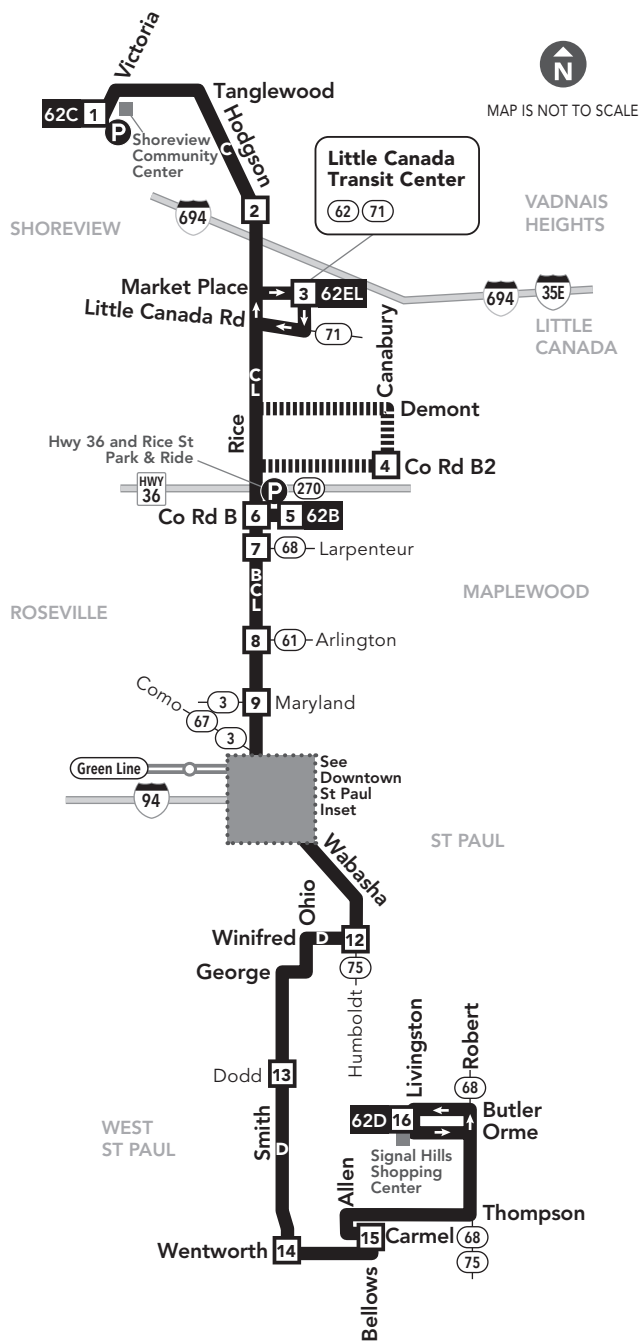

Effective 6/17/2023

LOCAL BUS ROUTE

MAJOR DESTINATIONS:

- **Shoreview**
  Shoreview Community Center
- **Vadnais Heights**
- **Little Canada**
  Little Canada Transit Center
  Hwy 36 and Rice St Park & Ride
- **Roseville**
- **Rice St**
- **St Paul**
  Capitol/Rice St Station
- **Downtown St Paul**
- **West St Paul**
  Smith Ave
  Robert St
  Signal Hills Shopping Center

612-373-3333 • metrotransit.org