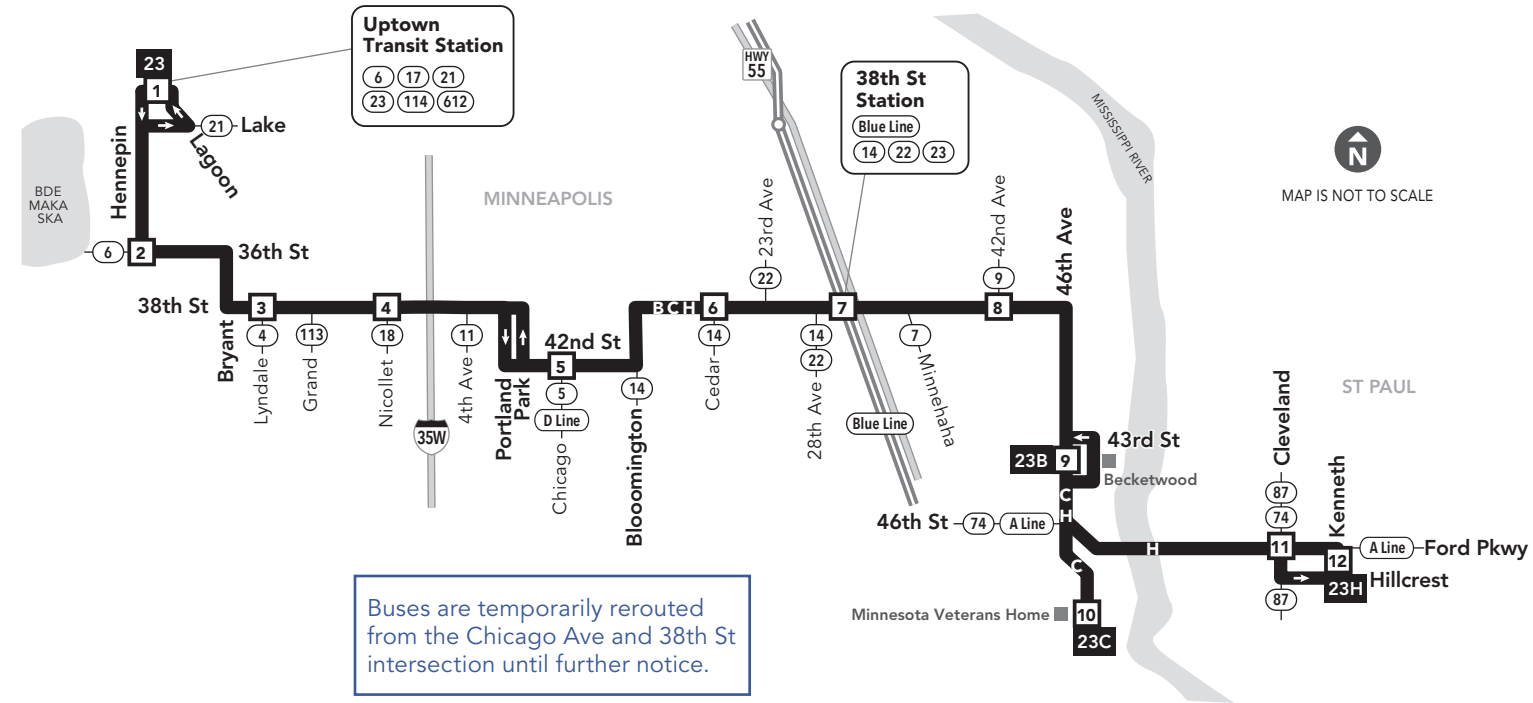

23

Effective 6/17/2023

LOCAL BUS ROUTE

MAJOR DESTINATIONS:

South Minneapolis

- Uptown Transit Station
- Hennepin Ave
- 38th St
- 38th St Station
- Becketwood
- Minnesota Veterans Home

St Paul

- Highland Park Neighborhood
- Highland Shopping Center

- 3** Timepoint on schedule
Find the timepoint nearest your stop, and use that column of the schedule. Your stop may be between timepoints.
- Regular Route**
Bus will pick up or drop off customers at any bus stop along this route.
- METRO Line and Stations**
METRO trains or buses will pick up or drop off customers at any station along this route.
- 22B** Route Ending Point
Trips with the indicated number/letter end at this point. Number/letter is found in schedules and on bus destination signs.
- B** Route Letter
Indicates which trips travel on this section of the route. Letter is found in schedules and on bus destination signs.
- (22)** Connecting Routes
See those route schedules for details.

Go-To Card Retail Locations

A refillable Go-To Card is the most convenient way to travel by transit! Buy a Go-To Card or add value to an existing card at one of these locations or online.

MINNEAPOLIS

- Cub Foods: 1104 Lagoon Ave
- Seward Co-op Friendship Store: 317 38th St E