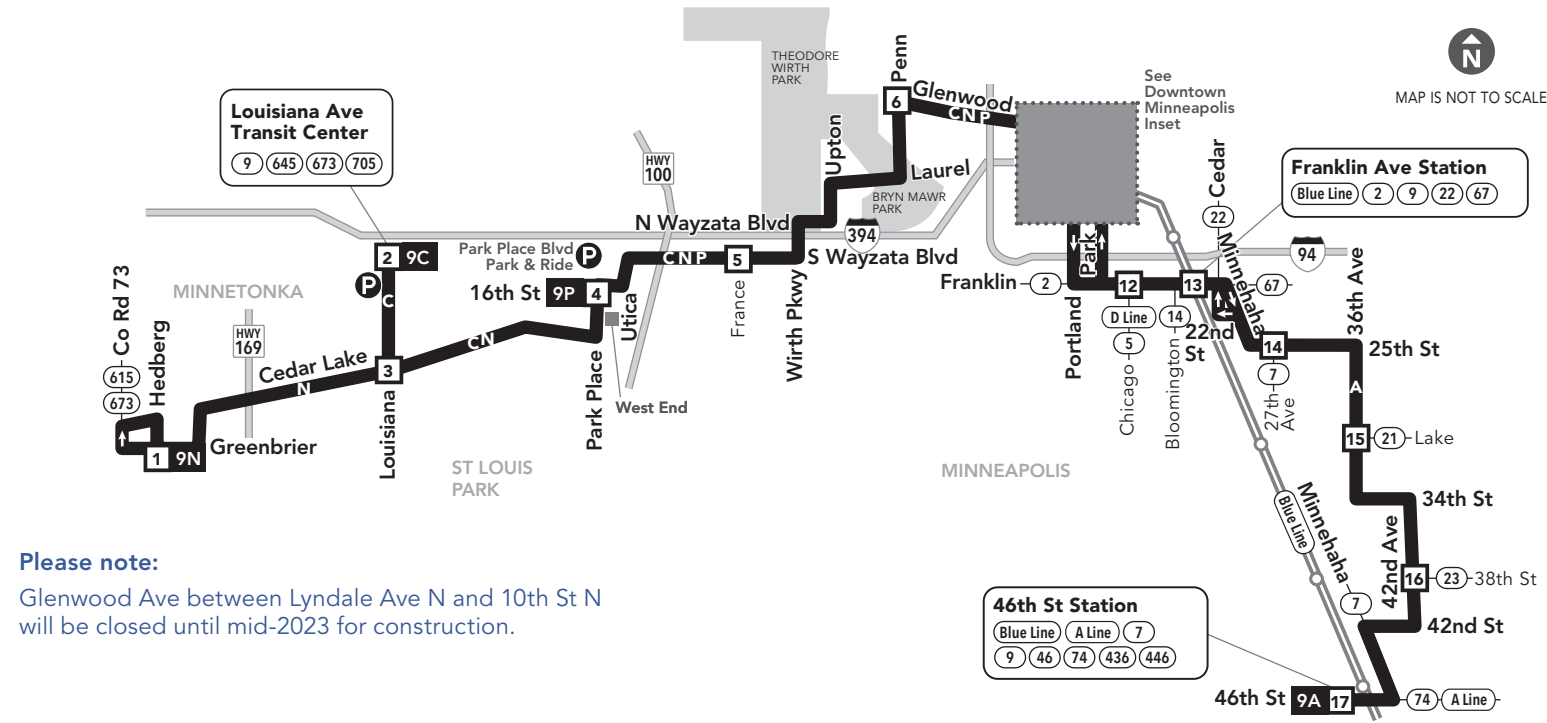

MAJOR DESTINATIONS:

Minnetonka
Cedar Lake Rd
St Louis Park

Louisiana Ave Transit Center
West End
Minneapolis
Bryn Mawr Neighborhood
Glenwood Ave

Downtown Minneapolis
South Minneapolis
Franklin Ave
Franklin Ave Station
Longfellow Neighborhood
46th St Station

711 Minnesota Relay (hearing impaired)

metrotransit.org

- NexTrip, real-time departure times
• Online Trip Planner
• Interactive map
• Printable schedules
• Go-To Cards: buy, add value, check your balance or enroll in Auto Refill
• Find bicycling, carpooling and vanpooling resources
• Register for Guaranteed Ride Home

Please note:
Glenwood Ave between Lyndale Ave N and 10th St N will be closed until mid-2023 for construction.

Minneapolis Downtown Zone
Ride in the Downtown Zone for 50¢

Go-To Card Retail Locations

A refillable Go-To Card is the most convenient way to travel by transit! Buy a Go-To Card or add value to an existing card at one of these locations or online.

- ST LOUIS PARK
• Louisiana Ave Transit Center: 1300 Louisiana Ave S
• Park Place Blvd Park & Ride: 1500 Park Place Blvd S

Monday — Friday

EASTBOUND from Minnetonka or St Louis Park to south Minneapolis via downtown Minneapolis