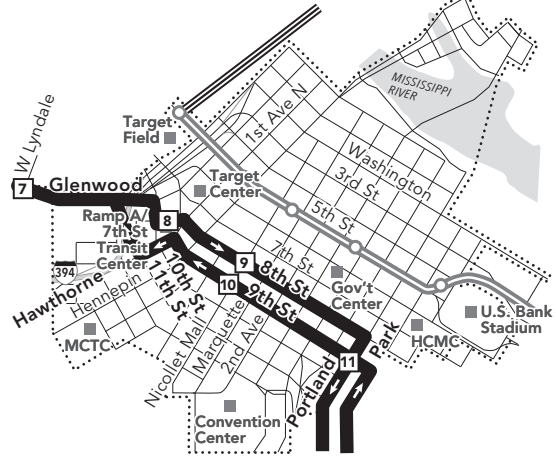

MAJOR DESTINATIONS:

Minnetonka
Cedar Lake Rd
St Louis Park

Louisiana Ave Transit Center
West End
Minneapolis
Bryn Mawr Neighborhood
Glenwood Ave

Downtown Minneapolis
South Minneapolis
Franklin Ave
Franklin Ave Station
Longfellow Neighborhood
46th St Station

711 Minnesota Relay (hearing impaired)

metrotransit.org

- NexTrip, real-time departure times
• Online Trip Planner
• Interactive map
• Printable schedules
• Go-To Cards: buy, add value, check your balance or enroll in Auto Refill
• Find bicycling, carpooling and vanpooling resources
• Register for Guaranteed Ride Home

Please note:
Glenwood Ave between Lyndale Ave N and 10th St N will be closed until mid-2023 for construction.

Minneapolis Downtown Zone
Ride in the Downtown Zone for 50¢

Go-To Card Retail Locations

A refillable Go-To Card is the most convenient way to travel by transit! Buy a Go-To Card or add value to an existing card at one of these locations or online.

- ST LOUIS PARK
• Louisiana Ave Transit Center: 1300 Louisiana Ave S
• Park Place Blvd Park & Ride: 1500 Park Place Blvd S

Monday — Friday

EASTBOUND from Minnetonka or St Louis Park to south Minneapolis via downtown Minneapolis