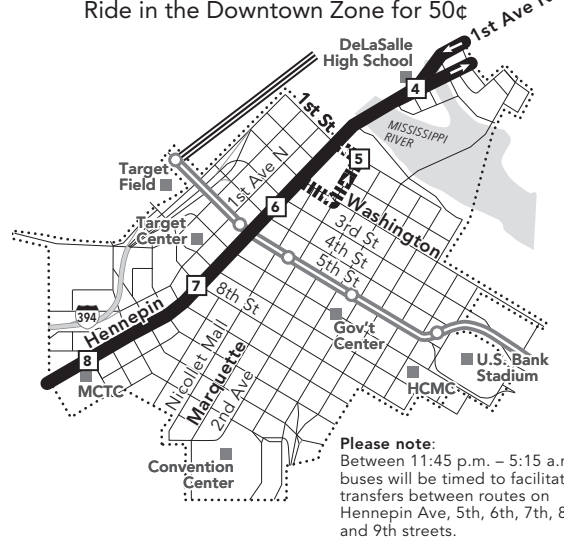

MAJOR DESTINATIONS:

- Silver Lake Village
NE Minneapolis
Downtown Minneapolis
South Minneapolis
Richfield
Bloomington

612-373-3333 • metrotransit.org

Minneapolis Downtown Zone

- Timepoint on schedule
Regular Route
METRO Line and Stations
Northstar Commuter Line
Route Ending Point
Route Letter
Connecting Routes

Go-To Card Retail Locations

- Cub Foods: 1540 New Brighton Blvd
Lunds & Byerlys: 25 University Ave SE
Metro Transit Service Center: 719 Marquette Ave
Wedge Community Co-Op: 2105 Lyndale Ave S

Metro Transit Mobile App