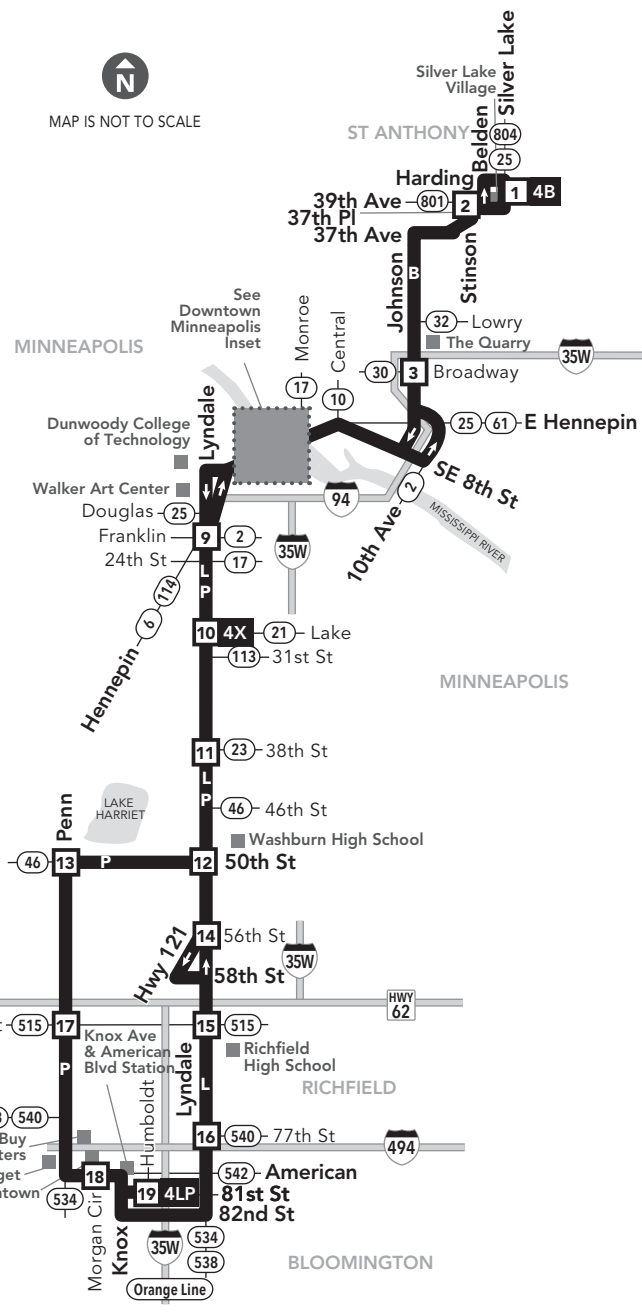

MAJOR DESTINATIONS:

- Silver Lake Village
NE Minneapolis
Downtown Minneapolis
South Minneapolis
Richfield
Bloomington

612-373-3333 • metrotransit.org

Minneapolis Downtown Zone

- Timepoint on schedule
Regular Route
METRO Line and Stations
Northstar Commuter Line
Route Ending Point
Route Letter
Connecting Routes

Go-To Card Retail Locations

- Cub Foods: 1540 New Brighton Blvd
Lunds & Byerlys: 25 University Ave SE
Metro Transit Service Center: 719 Marquette Ave
Wedge Community Co-Op: 2105 Lyndale Ave S

Metro Transit Mobile App

Monday - Friday

NORTHBOUND from Bloomington and south Minneapolis to downtown Minneapolis or St Anthony

Table with columns for route number & letter and time points for various stops from Bloomington to downtown Minneapolis.

Monday - Friday

SOUTHBOUND from St Anthony or downtown Minneapolis to south Minneapolis and Bloomington

Table with columns for route number & letter and time points for various stops from downtown Minneapolis to Bloomington.