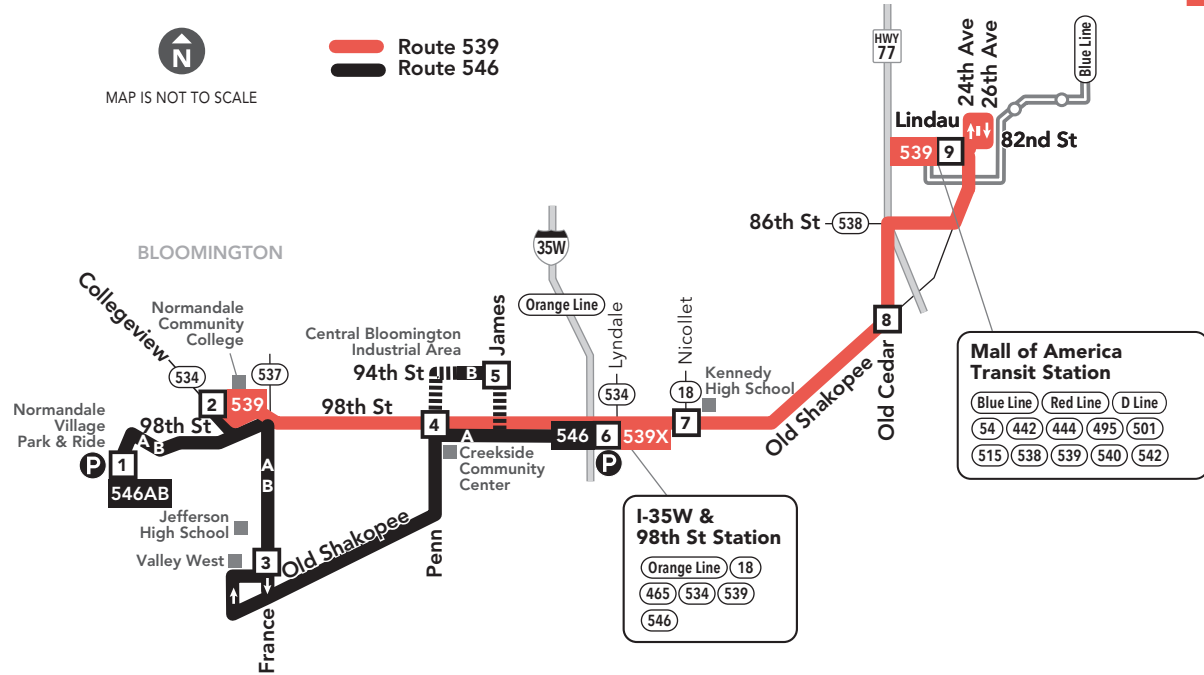

T Trip Planner

To:

From:

metrotransit.org

3	Timepoint on schedule Find the timepoint nearest your stop, and use that column of the schedule. Your stop may be between timepoints.	22B	Route Ending Point Trips with the indicated number/letter end at this point. Number/letter is found in schedules and on bus destination signs.
—	Regular Route Bus will pick up or drop off customers at any bus stop along this route	B	Route Letter Indicates which trips travel on this section of the route. Letter is found in schedules and on bus destination signs.
 	Limited Service Only certain trips take this route.	(22)	Connecting Routes See those route schedules for details.
—	METRO Line and Stations METRO trains or buses will pick up or drop off customers at any station along this route.	P	Park & Ride Lot Park free at these lots while you commute.

Saturday WESTBOUND from Mall of America to I-35W & 98th St Station

route number & letter	Mall of America Transit Station	Old Shakopee Rd and Old Cedar Ave	98th St and Nicollet Ave	ARRIVE I-35W & 98th St Station
	9	8	7	6
AM				
539X	6:40	6:46	6:50	6:54
539X	7:40	7:46	7:50	7:54
539X	8:10	8:16	8:20	8:24
539X	9:10	9:16	9:20	9:24
539X	9:40	9:46	9:50	9:54
539X	10:39	10:46	10:50	10:54
539X	11:09	11:16	11:20	11:24
PM				
539X	12:09	12:16	12:20	12:24
539X	12:39	12:46	12:50	12:54
539X	1:39	1:46	1:50	1:54
539X	2:09	2:16	2:20	2:24
539X	3:09	3:16	3:20	3:24
539X	3:39	3:46		