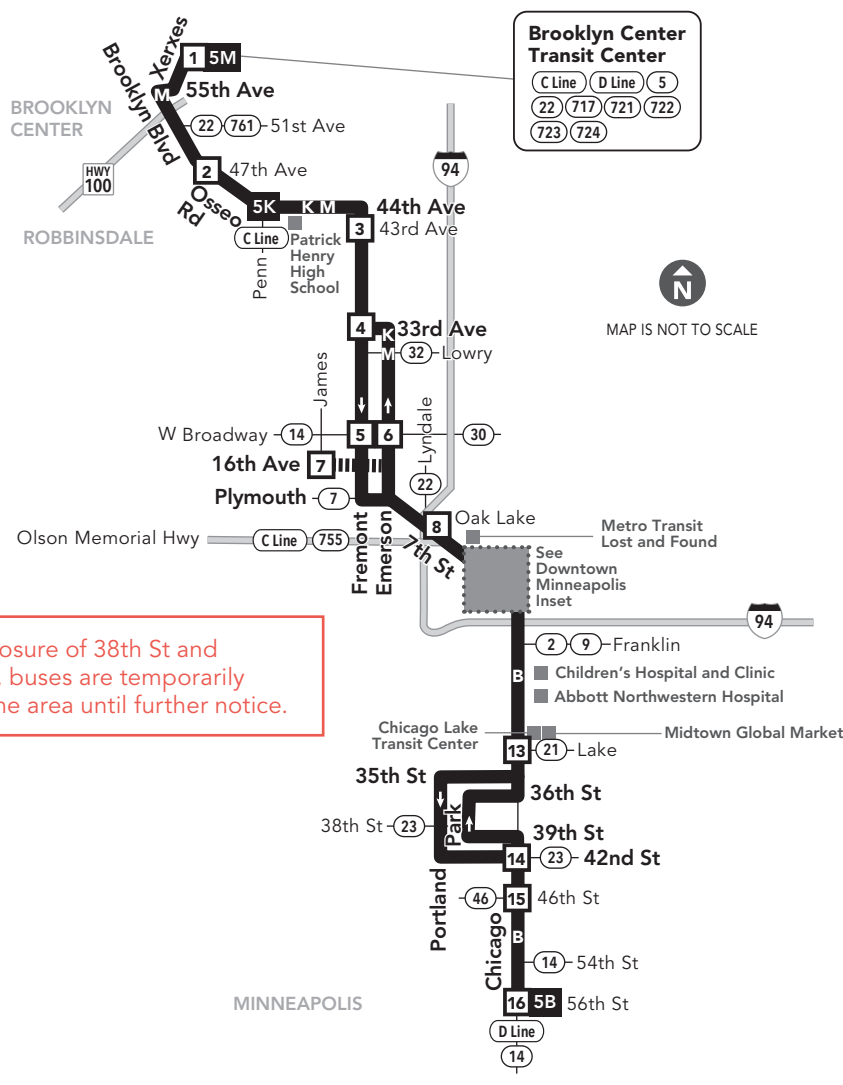

### MAJOR DESTINATIONS:

- Brooklyn Center**  
Brooklyn Center Transit Center
- North Minneapolis**  
Fremont Ave  
Emerson Ave
- Downtown Minneapolis**
- South Minneapolis**  
Chicago Lake Transit Center  
Chicago Ave

### Not all stops are shown on this timetable.

Use the timepoints on the map and the schedule to estimate the arrival of your bus. For details, call Transit Information or explore our interactive map and trip planning tools at metrotransit.org.

**All buses and trains have bike racks so you can bring your bicycle along.**

Look for instructions on the rack. Lockers are also available for rent. Details at metrotransit.org/bike.

Due to the closure of 38th St and Chicago Ave, buses are temporarily rerouted in the area until further notice.

### Go-To Card Retail Locations

- A refillable Go-To Card is the most convenient way to travel by transit! Buy a Go-To Card or add value to an existing card at one of these locations or online.
- BROOKLYN CENTER**
    - Cub Foods: 3245 Co Rd 10
  - MINNEAPOLIS**
    - Cup Foods and Pawn Shop: 3759 Chicago Ave S
    - Metro Transit Service Center: 719 Marquette Ave
    - Unbank: 727 Hennepin Ave
    - Unbank: 1009 Franklin Ave E
    - Unbank: 1508 West Broadway Ave