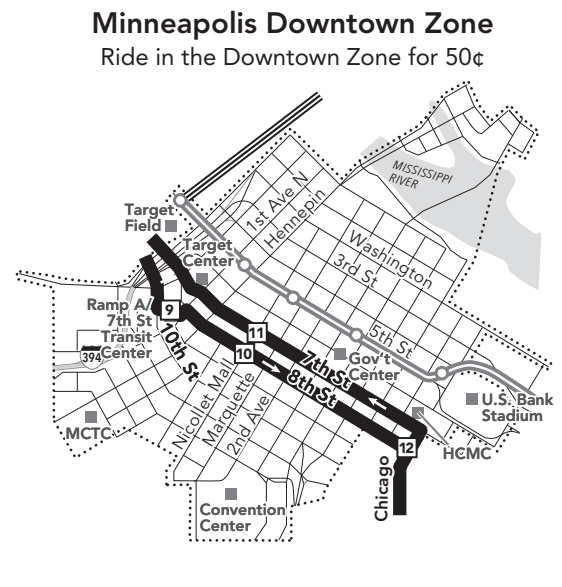

### MAJOR DESTINATIONS:

- Brooklyn Center**  
Brooklyn Center Transit Center
- North Minneapolis**  
Fremont Ave  
Emerson Ave
- Downtown Minneapolis**
- South Minneapolis**  
Chicago Lake Transit Center  
Chicago Ave

**All buses and trains have bike racks so you can bring your bicycle along.**

Look for instructions on the rack. Lockers are also available for rent. Details at metrotransit.org/bike.

Due to the closure of 38th St and Chicago Ave, buses are temporarily rerouted in the area until further notice.

**Trip Planner**

To:

From:

metrotransit.org

### Go-To Card Retail Locations

- A refillable Go-To Card is the most convenient way to travel by transit! Buy a Go-To Card or add value to an existing card at one of these locations or online.
- BROOKLYN CENTER**
    - Cub Foods: 3245 Co Rd 10
  - MINNEAPOLIS**
    - Cup Foods and Pawn Shop: 3759 Chicago Ave S
    - Metro Transit Service Center: 719 Marquette Ave
    - Unbank: 727 Hennepin Ave
    - Unbank: 1009 Franklin Ave E
    - Unbank: 1508 West Broadway Ave