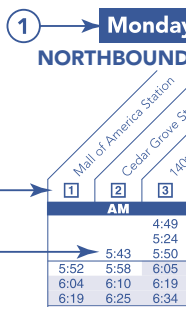

5

Effective 12/3/2022

LOCAL BUS ROUTE

MAJOR DESTINATIONS:

- **Brooklyn Center**
  Brooklyn Center Transit Center
- **North Minneapolis**
  Fremont Ave
  Emerson Ave
- **Downtown Minneapolis**
- **South Minneapolis**
  Chicago Lake Transit Center
  Chicago Ave

Reading a schedule: a step-by-step guide

1. Find the schedule for the **day** of the week and the **direction** you plan to travel.
2. Look at the map and find the **timepoints** nearest your trip start and end points. Your stop may be between timepoints.
3. Read down the column to see what **time** a bus will depart from a given timepoint. Read across a row to see when the bus will reach another timepoint. If the time is blank, that trip does not serve that timepoint.

Not all stops are shown on this timetable.

Use the timepoints on the map and the schedule to estimate the arrival of your bus. For details, call Transit Information or explore our interactive map and trip planning tools at metrotransit.org.

Metro Transit Mobile App

Now you can plan your trip, see arrival information for bus and trains and buy transit tickets all on the go!

Download the free app on Google Play or App Store.