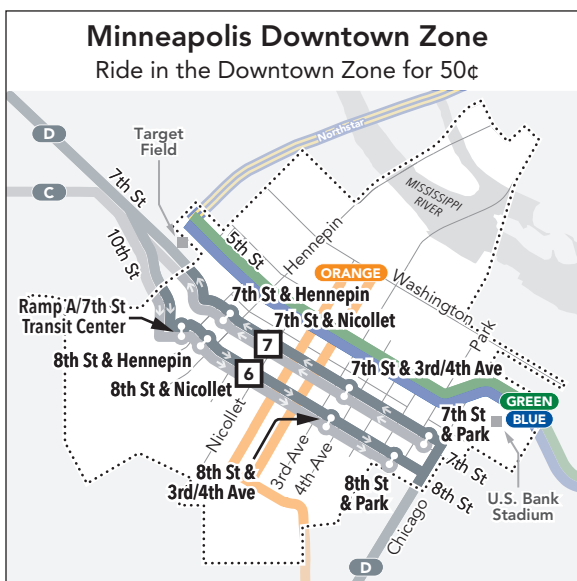

NORTHBOUND from Mall of America to Brooklyn Center via south, downtown, and north Minneapolis

Route Number & Letter	13	12	11	10	9	8	7	6	5	4	3	2	1
D Line	4:17	4:23	4:26	4:33	4:40	4:46	4:51	5:03	5:07	5:11	5:19	5:25	
D Line	4:55	5:01	5:04	5:11	5:18	5:24	–	5:29	5:33	5:37	5:45	5:51	
D Line	5:10	5:16	5:19	5:26	5:33	5:39	–	5:44	5:48	5:52	6:00	6:06	
D Line	5:23	5:29	5:32	5:40	5:47	5:53	–	5:59	6:03	6:07	6:15	6:21	
D Line	5:38	5:44	5:47	5:55	6:02	6:08	–	6:14	6:18	6:22	6:30	6:36	
D Line	5:53	5:59	6:02	6:10	6:17	6:23	–	6:29	6:33	6:37	6:45	6:51	
D Line	6:06	6:13	6:16	6:24	6:31	6:38	–	6:44	6:48	6:52	7:00	7:06	
D Line	6:21	6:28	6:31	6:39	6:46	6:53	–	6:59	7:03	7:08	7:16	7:22	
D Line	6:34	6:41	6:44	6:52	7:00	7:08	–	7:14	7:18	7:22	7:30	7:39	
D Line	6:47	6:54	6:57	7:05	7:13	7:21	–	7:27	7:31	7:36	7:45	7:52	
D Line	6:58	7:05	7:08	7:16	7:24	7:32	–	7:38	7:42	7:47	7:56	8:03	
D Line	7:10	7:17	7:20	7:28	7:36	7:44	–	7:50	7:54	7:59	8:08	8:15	
D Line	7:22	7:29	7:32	7:40	7:48	7:56	–	8:02	8:06	8:11	8:20	8:27	
D Line	7:35	7:42	7:45	7:53	8:01	8:09	–	8:15	8:19	8:24	8:33	8:40	
D Line	7:47	7:54	7:57	8:05	8:13	8:21	–	8:27	8:31	8:36	8:45	8:52	
D Line	7:58	8:05	8:08	8:16	8:24	8:32	–	8:38	8:42	8:46	8:55	9:02	
D Line	8:10	8:17	8:20	8:28	8:36	8:44	–	8:50	8:54	8:58	9:08	9:15	
D Line	8:20	8:27	8:30	8:38	8:46	8:54	–	9:00	9:04	9:08	9:18	9:25	
D Line	8:31	8:38	8:41	8:49	8:57	9:05	–	9:12	9:16	9:20	9:30	9:37	
D Line	8:43	8:50	8:53	9:01	9:09	9:17	–	9:24	9:28	9:32	9:42	9:49	
D Line	8:54	9:01	9:04	9:12	9:20	9:28	–	9:35	9:39	9:43	9:53	10:00	
D Line	9:05	9:12	9:15	9:23	9:31	9:39	–	9:46	9:50	9:54	10:04	10:11	
D Line	9:17	9:24	9:27	9:35	9:43	9:51	–	9:58	10:02	10:06	10:16	10:23	
D Line	9:28	9:35	9:38	9:46	9:54	10:02	–	10:09	10:13	10:17	10:27	10:34	
D Line	9:40	9:47	9:50	9:58	10:06	10:14	–	10:21	10:25	10:29	10:39	10:46	
D Line	9:52	9:59	10:02	10:10	10:18	10:26	–	10:33	10:37	10:41	10:51	10:58	
D Line	10:02	10:09	10:12	10:20	10:28	10:37	–	10:44	10:48	10:52	11:02	11:09	
D Line	10:13	10:20	10:23	10:31	10:39	10:48	–	10:55	10:59	11:03	11:13	11:20	
D Line	10:23	10:30	10:33	10:41	10:49	10:58	–	11:05	11:09	11:13	11:23	11:30	
D Line	10:32	10:39	10:42	10:50	10:58	11:07	–	11:14	11:18	11:22	11:32	11:39	
D Line	10:41	10:48	10:51	10:59	11:07	11:16	–	11:23	11:27	11:31	11:41	11:48	
D Line	10:52	10:59	11:02	11:10	11:18	11:27	–	11:34	11:38	11:42	11:52	11:59	
D Line	11:01	11:08	11:11	11:19	11:28	11:37	–	11:44	11:48	11:52	12:02	12:09	
D Line	11:11	11:18	11:21	11:29	11:38	11:47	–	11:54	11:58	12:02	12:12	12:19	
D Line	11:22	11:29	11:32	11:40	11:49	11:58	–	12:05	12:09	12:14	12:24	12:31	
D Line	11:32	11:39	11:42	11:50	11:59	12:08	–	12:15	12:19	12:24	12:34	12:41	
D Line	11:42	11:49	11:52	12:00	12:09	12:18	–	12:25	12:29	12:34	12:44	12:51	
D Line	11:51	11:58	12:01	12:09	12:18	12:27	–	12:34	12:38	12:43	12:53	1:00	

Shaded times denote rush-hour service. See fare panel for rush-hour fares.

SOUTHBOUND from Brooklyn Center to Mall of America via north, downtown, and south Minneapolis