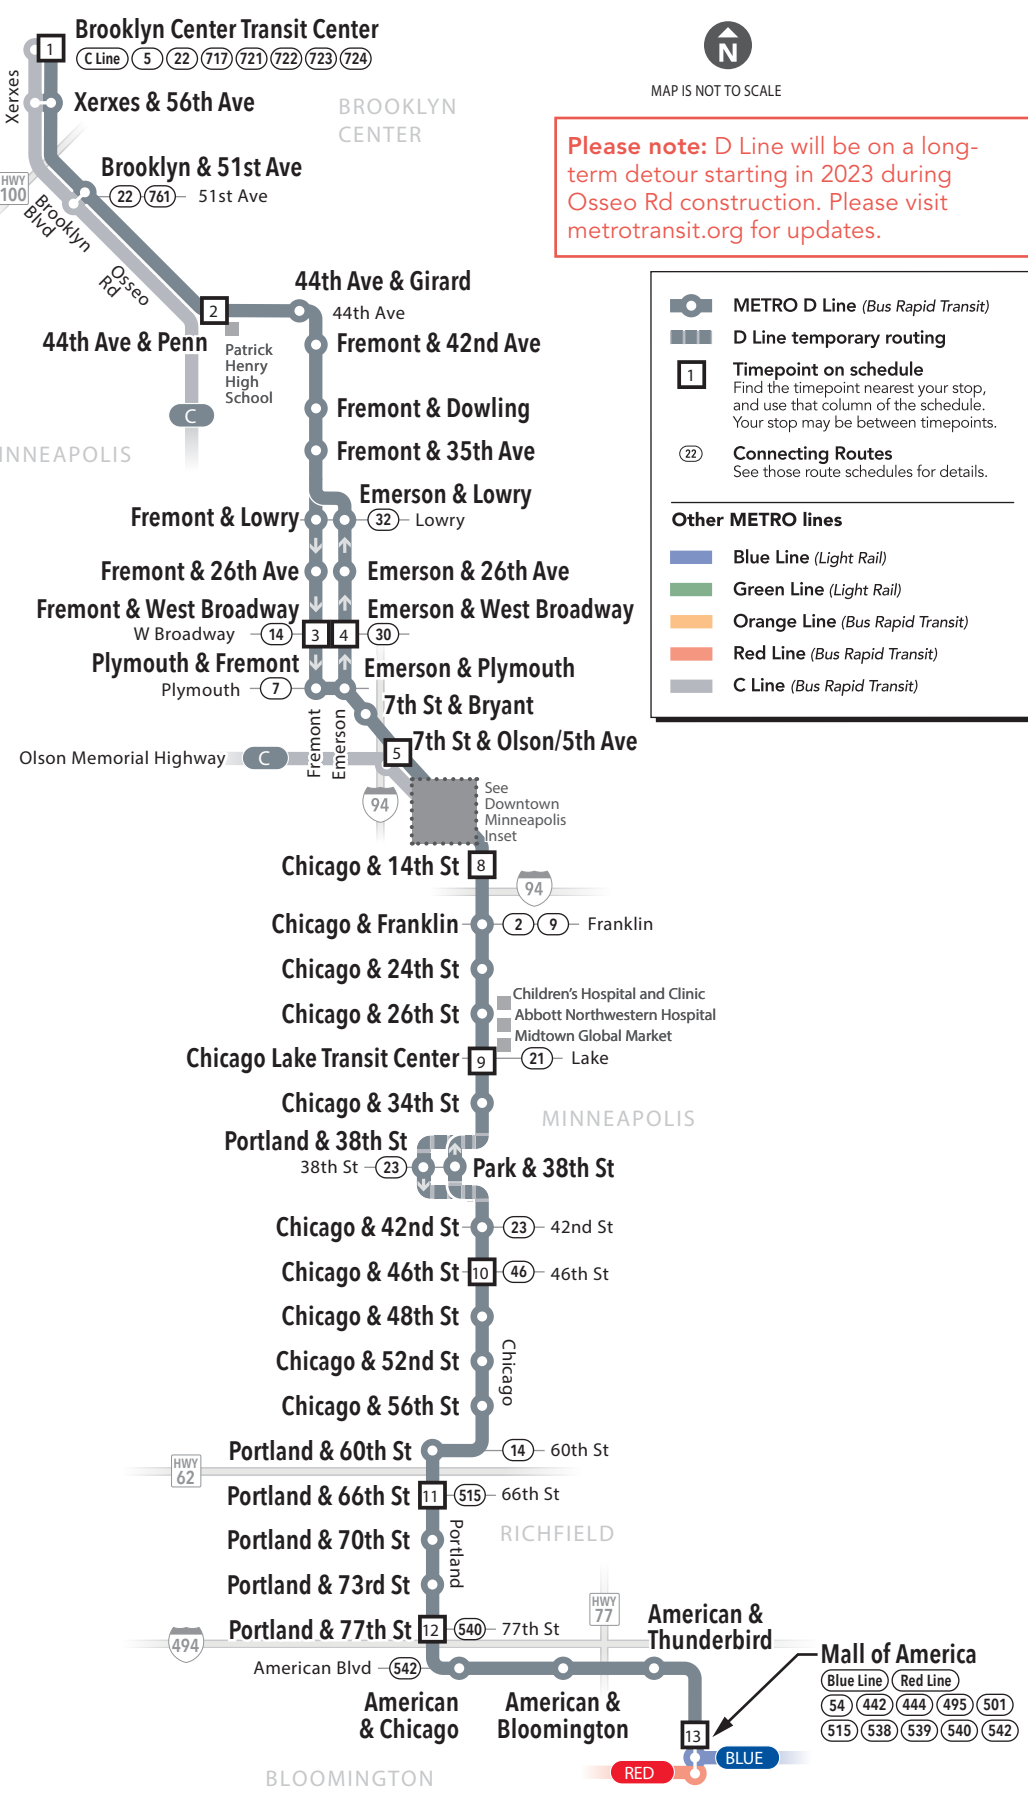

D Line

BUS RAPID TRANSIT

MAJOR DESTINATIONS:

- **Brooklyn Center**
  Brooklyn Center Transit Center
- **North Minneapolis**
  Fremont Ave
  Emerson Ave
- **Downtown Minneapolis**
- **South Minneapolis**
  Chicago Lake Transit Center
  Chicago Ave
- **Richfield**
  Portland Ave
- **Bloomington**
  American Blvd
  Mall of America Station

Information: 612-373-3333

Metro Transit is the one place for all your transportation information.

Transit Information

Get assistance from a transit expert.

Hours:

Monday – Friday: 6:30 am – 8:00 pm
Saturday: 8:00 am – 4:30 pm
Sunday & Holidays: Closed

NexTrip

Real-time departure information.

Customer Relations / Lost & Found

570 6th Ave N, Minneapolis, MN 55411
Provide comments and suggestions or check on lost items.

Hours: Mon. – Fri., 8:00 am – 4:30 pm
Closed weekends and holidays

711 Minnesota Relay (hearing impaired)

metrotransit.org

- NexTrip, real-time departure times
- Online Trip Planner
- Interactive map
- Printable schedules
- Go-To Cards: buy, add value, check your balance or enroll in Auto Refill
- Find bicycling, carpooling and vanpooling resources
- Register for Guaranteed Ride Home

612-373-3333 • metrotransit.org

Please note: D Line will be on a long-term detour starting in 2023 during Osseo Rd construction. Please visit metrotransit.org for updates.