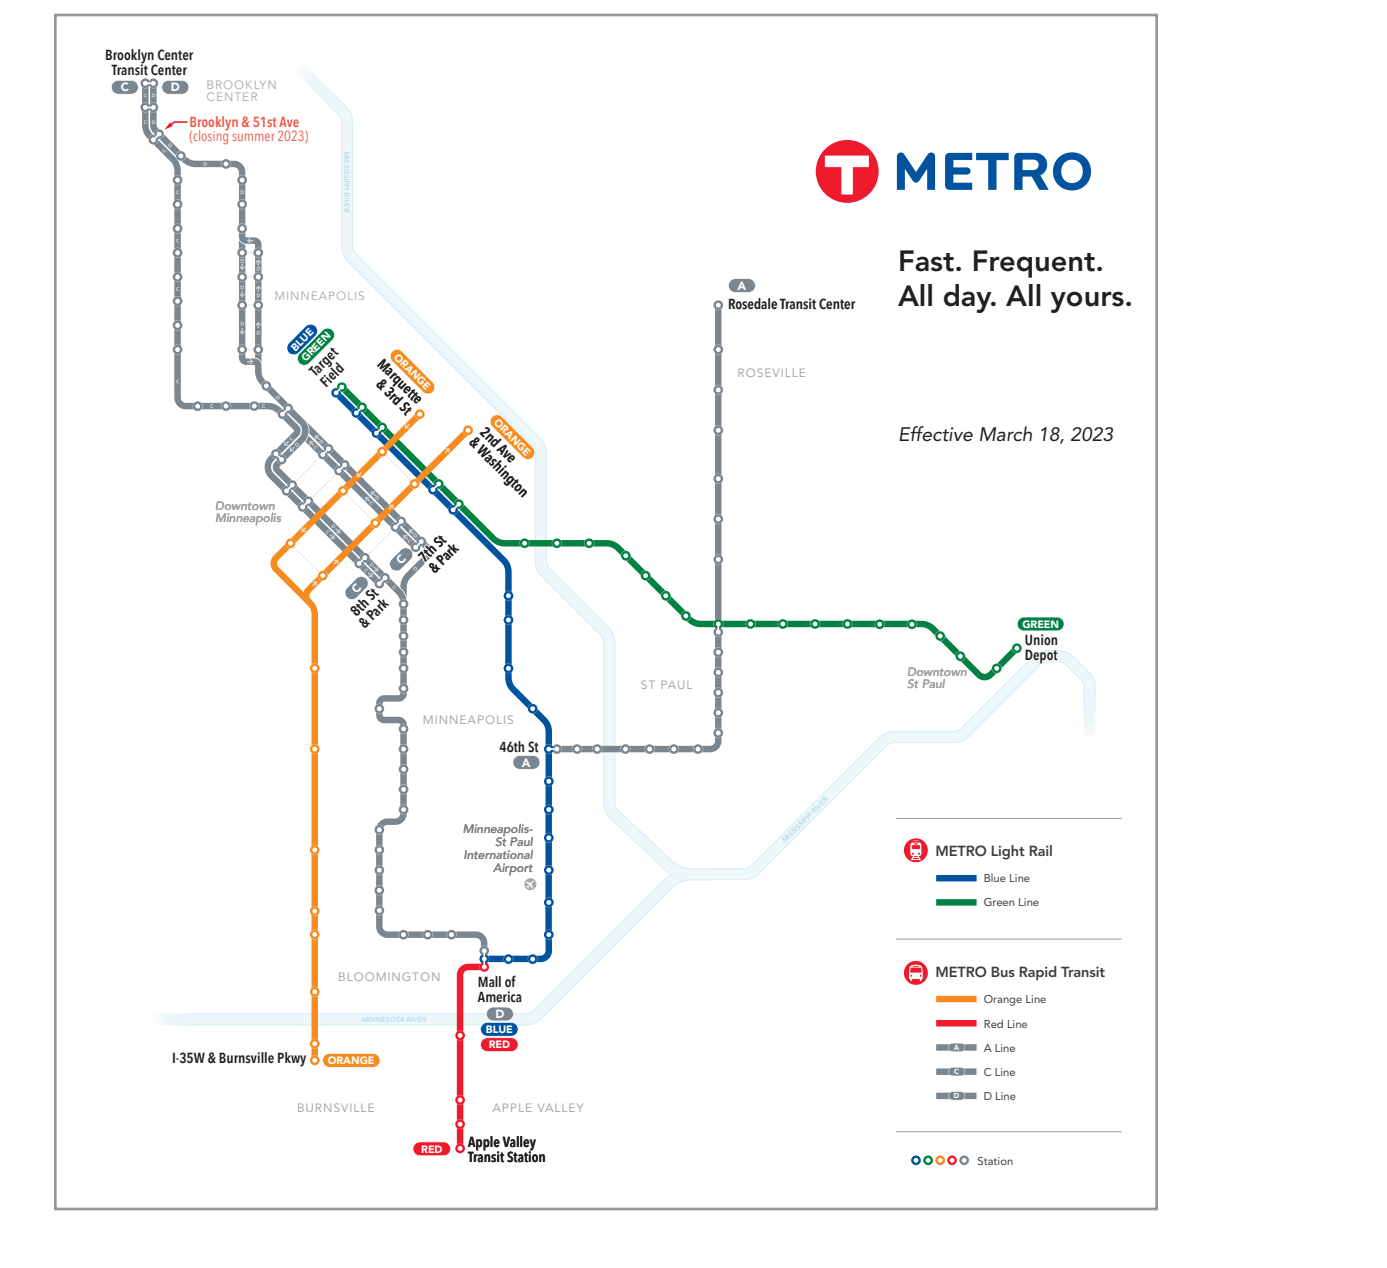

Saturday

NORTHBOUND from Mall of America to Brooklyn Center via south, downtown, and north Minneapolis

Table with 15 columns (D Line 1-15) and 100 rows of departure times for Saturday Northbound service.

Saturday

SOUTHBOUND from Brooklyn Center to Mall of America via north, downtown, and south Minneapolis

Table with 15 columns (D Line 1-15) and 100 rows of departure times for Saturday Southbound service.

Sunday & Holiday

NORTHBOUND from Mall of America to Brooklyn Center via south, downtown, and north Minneapolis

Table with 15 columns (D Line 1-15) and 100 rows of departure times for Sunday & Holiday Northbound service.

Sunday & Holiday

SOUTHBOUND from Brooklyn Center to Mall of America via north, downtown, and south Minneapolis

Table with 15 columns (D Line 1-15) and 100 rows of departure times for Sunday & Holiday Southbound service.

Local Bus & METRO Fares table showing rates for Adults, Seniors, Youth, Express, Reduced, and Children.

Reduced Fares: See rates above. To receive a reduced fare: Bus - Please tell the bus driver before you pay your fare...

Fast. Frequent. All day. All yours.

Effective March 18, 2023