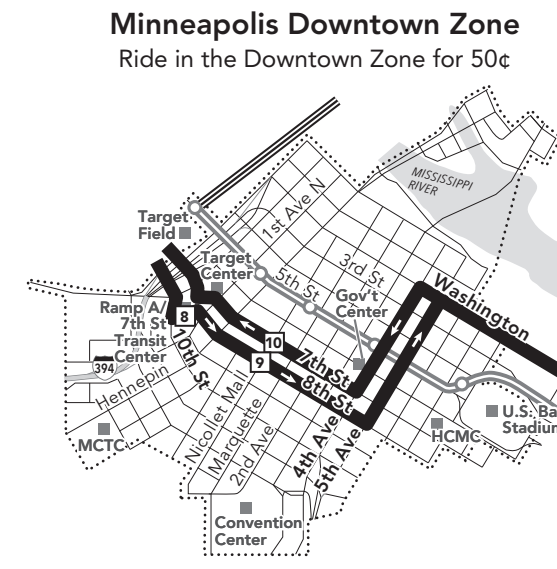

Effective 3/18/2023

LOCAL BUS ROUTE

MAJOR DESTINATIONS:

- **Brooklyn Center**
  Brooklyn Center Transit Center
- **North Minneapolis**
  Lyndale Ave
- **Downtown Minneapolis**
- **South Minneapolis**
- West Bank Station
- Cedar Ave
- Franklin Ave Station
- 38th St Station
- 28th Ave
- VA Medical Center Station

612-373-3333 • metrotransit.org

Go-To Card Retail Locations

A refillable Go-To Card is the most convenient way to travel by transit! Buy a Go-To Card or add value to an existing card at one of these locations or online.

- **BROOKLYN CENTER**
- Cub Foods: 3245 Co Rd 10
- **MINNEAPOLIS**
- Cub Foods: 701 West Broadway Ave
- Metro Transit Service Center: 719 Marquette Ave
- Unbank: 700 West Broadway Ave

Save with U Card!

Tap it on a Go-To Card reader on the bus or at a METRO station for unlimited rides.

Details at z.umn.edu/utp.

Reading a schedule: a step-by-step guide

1. Find the schedule for the **day of the week** and the **direction** you plan to travel.
2. Look at the map and find the **timepoints** nearest your trip start and end points. Your stop may be between timepoints.
3. Read down the column to see what **time** a bus will depart from a given timepoint. Read across a row to see when the bus will reach another timepoint. If the time is blank, that trip does not serve that timepoint.

Not all stops are shown on this timetable.

Use the timepoints on the map and the schedule to estimate the arrival of your bus. For details, call Transit Information or explore our interactive map and trip planning tools at metrotransit.org.

- **3** Timepoint on schedule
  Find the timepoint nearest your stop, and use that column of the schedule. Your stop may be between timepoints.
- **Regular Route**
  Bus will pick up or drop off customers at any bus stop along this route.
- **METRO Line and Stations**
  METRO trains or buses will pick up or drop off customers at any station along this route.
- **Northstar Commuter Line**
  Transfers from Northstar to buses or light rail are free. Transfers from buses or light rail to Northstar require an additional fare.
- **22B** Route Ending Point
  Trips with the indicated number/letter end at this point. Number/letter is found in schedules and on bus destination signs.
- **B** Route Letter
  Indicates which trips travel on this section of the route. Letter is found in schedules and on bus destination signs.
- **22** Connecting Routes
  See those route schedules for details.

How to Ride

1. #### BUSES
1. Arrive 5 minutes before the schedule or NexTrip says your trip will depart.
  2. Watch for your bus number.
  3. Pay your fare as you board, except for Pay Ifit routes.
  4. Pull the cord above the window about 1 block before your stop to signal the driver.
3. #### METRO LINES
1. Arrive 5 minutes before the schedule or NexTrip says your trip will depart.
  2. Pay BEFORE you board—touch your card to a reader on the platform or buy a ticket from the machine.
  3. Push the blue button to open doors (trains only).
  4. METRO LRT lines stop at every station. METRO BRT lines stop at stations on demand and when customers are present.
5. #### MAKING CONNECTIONS
6. Transfer between buses and METRO lines for up to 2½ hours with your fare.
7. **Those who try to ride without paying will be charged with a misdemeanor and fined $180.**

Metro Transit Mobile App

Now you can plan your trip, see arrival information for bus and trains and buy transit tickets all on the go!

Download the free app on Google Play or App Store.

metrotransit.org

Monday — Friday

NORTHBOUND from VA Medical Center and south Minneapolis to Brooklyn Center via downtown