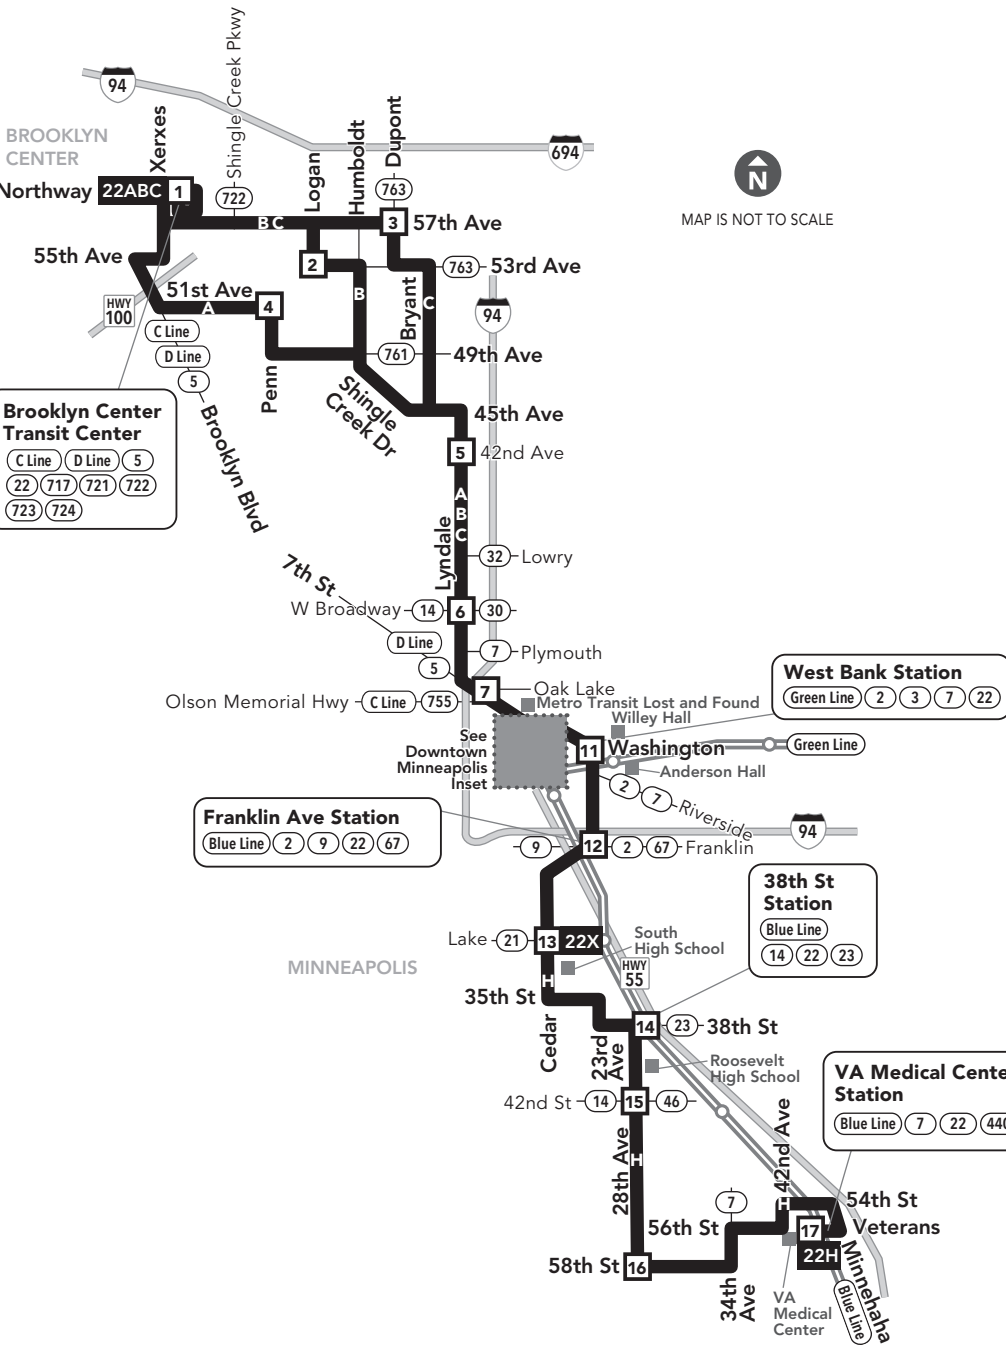

Effective 3/18/2023

LOCAL BUS ROUTE

MAJOR DESTINATIONS:

- Brooklyn Center**
Brooklyn Center Transit Center
- North Minneapolis**
Lyndale Ave
- Downtown Minneapolis**
- South Minneapolis**
- West Bank Station
- Cedar Ave
- Franklin Ave Station
- 38th St Station
- 28th Ave
- VA Medical Center Station

612-373-3333 • metrotransit.org

Go-To Card Retail Locations

A refillable Go-To Card is the most convenient way to travel by transit! Buy a Go-To Card or add value to an existing card at one of these locations or online.

- BROOKLYN CENTER**
- Cub Foods: 3245 Co Rd 10
- MINNEAPOLIS**
- Cub Foods: 701 West Broadway Ave
- Metro Transit Service Center: 719 Marquette Ave
- Unbank: 700 West Broadway Ave

Save with U Card!

Tap it on a Go-To Card reader on the bus or at a METRO station for unlimited rides.

Details at z.umn.edu/utp.

Reading a schedule: a step-by-step guide

- Find the schedule for the **day of the week** and the **direction** you plan to travel.
- Look at the map and find the **timepoints** nearest your trip start and end points. Your stop may be between timepoints.
- Read down the column to see what **time** a bus will depart from a given timepoint. Read across a row to see when the bus will reach another timepoint. If the time is blank, that trip does not serve that timepoint.