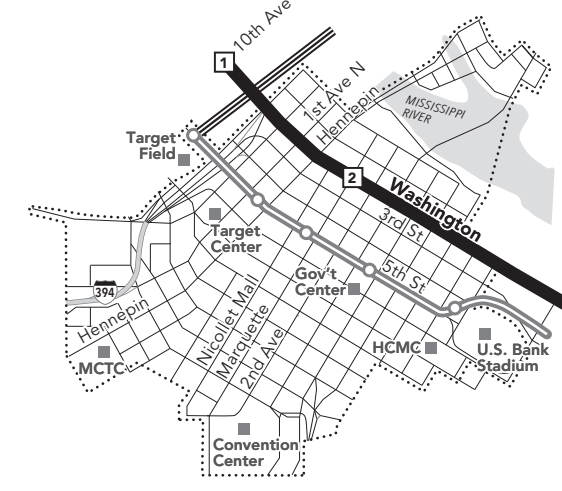

3

Effective 3/18/2023

LOCAL BUS ROUTE

MAJOR DESTINATIONS:

- Downtown Minneapolis
University of Minnesota
Dinkytown
Como Ave
St Paul
Energy Park Dr
Front Ave
Maryland Ave
Rice St
Capitol/Rice St Station
Downtown St Paul
Union Depot

Minneapolis Downtown Zone
Ride in the Downtown Zone for 50c

St Paul Downtown Zone
Ride in the Downtown Zone for 50c

- Timepoint on schedule
Regular Route
Limited Service
METRO Line and Stations
Northstar Commuter Line
High Frequency Service
Route Ending Point
Route Letter
Connecting Routes
Park & Ride Lot

Go-To Card Retail Locations

A refillable Go-To Card is the most convenient way to travel by transit! Buy a Go-To Card or add value to an existing card at one of these locations or online.
MINNEAPOLIS
• Metro Transit Service Center: 719 Marquette Ave
ST PAUL
• Metro Transit Service Center: 101 5th St E - US Bank Center Skyway