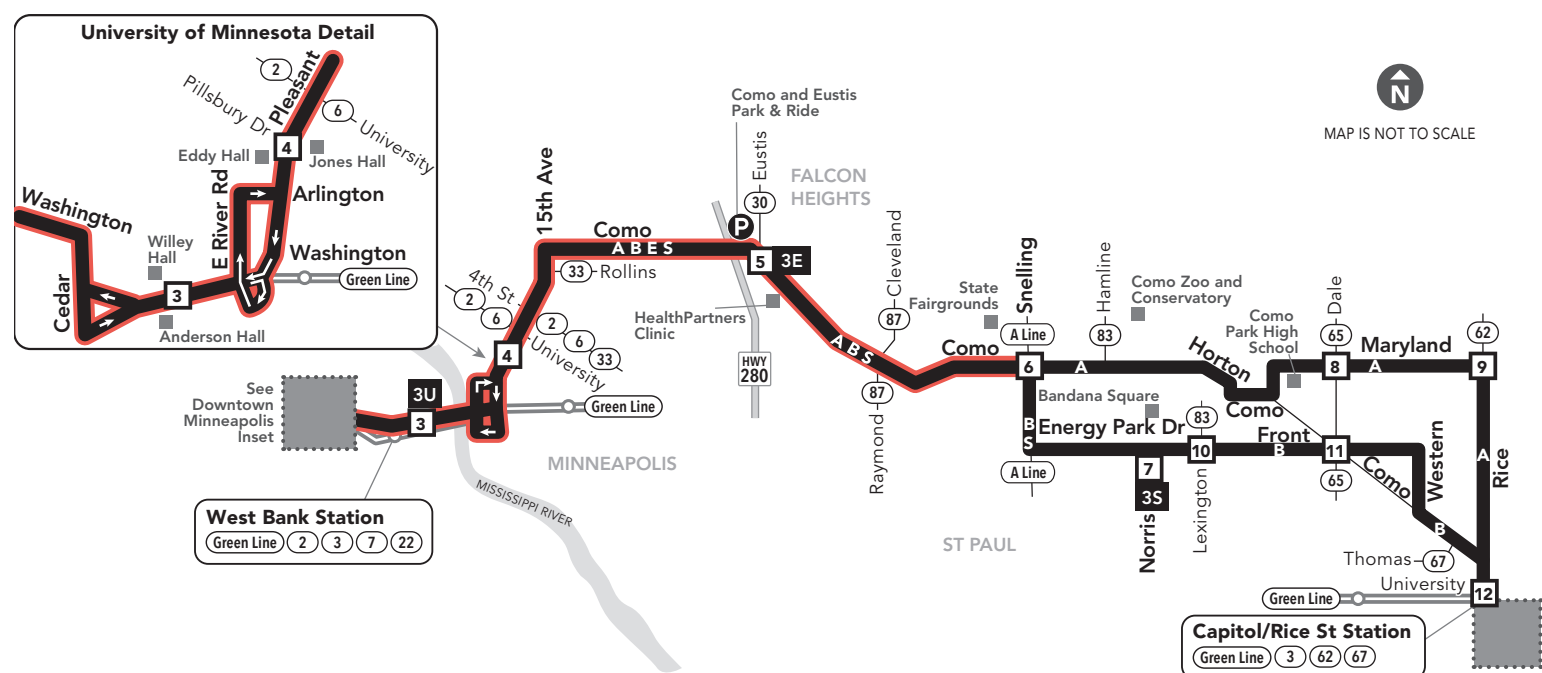

3

Effective 3/18/2023

LOCAL BUS ROUTE

MAJOR DESTINATIONS:

- Downtown Minneapolis
University of Minnesota
Dinkytown
Como Ave
St Paul
Energy Park Dr
Front Ave
Maryland Ave
Rice St
Capitol/Rice St Station
Downtown St Paul
Union Depot

Minneapolis Downtown Zone
Ride in the Downtown Zone for 50c

St Paul Downtown Zone
Ride in the Downtown Zone for 50c

- Timepoint on schedule
Regular Route
Limited Service
METRO Line and Stations
Northstar Commuter Line
High Frequency Service
Route Ending Point
Route Letter
Connecting Routes
Park & Ride Lot

Go-To Card Retail Locations

A refillable Go-To Card is the most convenient way to travel by transit! Buy a Go-To Card or add value to an existing card at one of these locations or online.
MINNEAPOLIS
• Metro Transit Service Center: 719 Marquette Ave
ST PAUL
• Metro Transit Service Center: 101 5th St E - US Bank Center Skyway