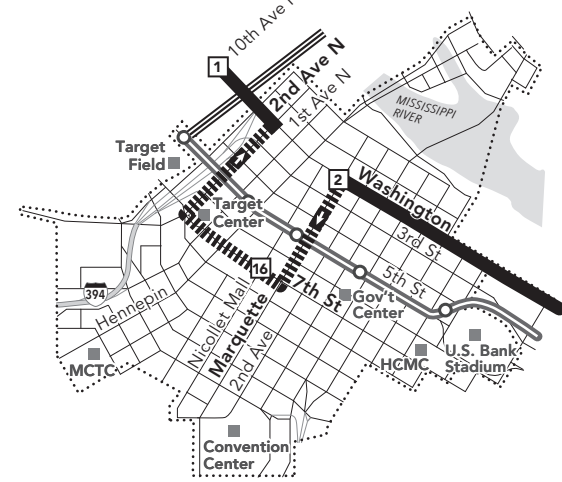

3

Effective 3/18/2023

LOCAL BUS ROUTE

MAJOR DESTINATIONS:

- Downtown Minneapolis
University of Minnesota
Dinkytown
Como Ave
St Paul
Energy Park Dr
Front Ave
Maryland Ave
Rice St
Capitol/Rice St Station
Downtown St Paul
Union Depot

Minneapolis Downtown Zone
Ride in the Downtown Zone for 50c

St Paul Downtown Zone
Ride in the Downtown Zone for 50c

- Timepoint on schedule
Regular Route
Limited Service
METRO Line and Stations
Northstar Commuter Line
High Frequency Service
Route Ending Point
Route Letter
Connecting Routes
Park & Ride Lot

Late Night Routing

Monday — Friday

Table with columns for route number & letter, timepoints, and destinations. Includes sub-headers for EASTBOUND and WESTBOUND.

Monday — Friday

Table with columns for route number & letter, timepoints, and destinations. Includes sub-headers for WESTBOUND and EASTBOUND.

Go-To Card Retail Locations

A refillable Go-To Card is the most convenient way to travel by transit! Buy a Go-To Card or add value to an existing card at one of these locations or online.
MINNEAPOLIS
• Metro Transit Service Center: 719 Marquette Ave
ST PAUL
• Metro Transit Service Center: 101 5th St E - US Bank Center Skyway