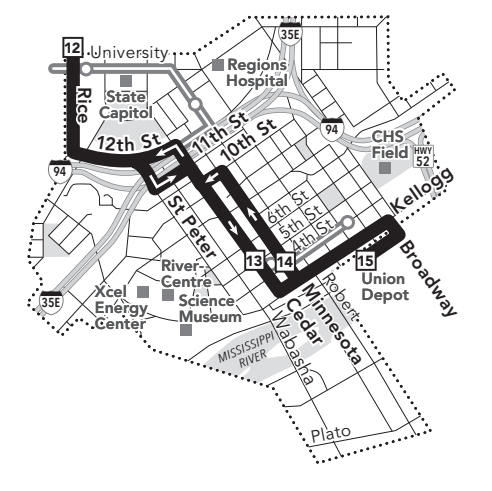

St Paul Downtown Zone
Ride in the Downtown Zone for 50c

- Timepoint on schedule
  Regular Route
  Limited Service
  METRO Line and Stations
  Northstar Commuter Line
  High Frequency Service
  Route Ending Point
  Route Letter
  Connecting Routes
  Park & Ride Lot

This route is part of the High Frequency network and operates at least every 15 minutes weekdays from 6 am-7 pm and Saturdays from 9 am-6 pm. See schedule for details.

Metro Transit
612-373-3333 • metrotransit.org