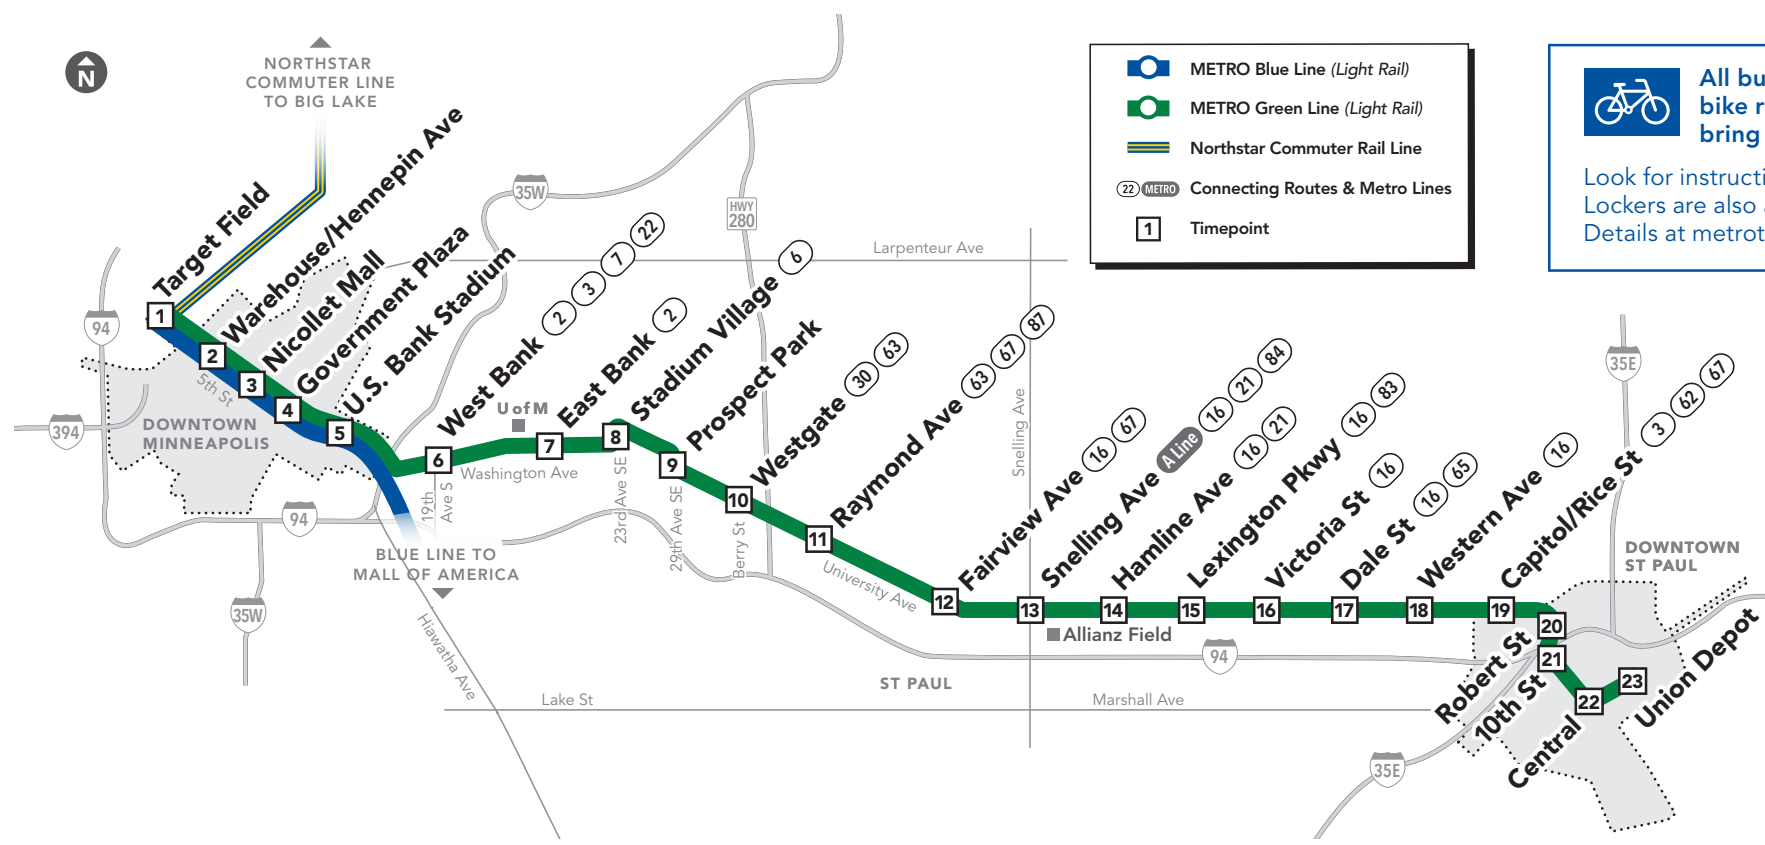

- MAJOR DESTINATIONS:**
- Downtown Minneapolis**
    - Target Field
    - U.S. Bank Stadium
  - Minneapolis**
    - University of Minnesota
  - St Paul**
    - University Ave
    - Midway Center
    - State Capitol
  - Downtown St Paul**

**Go-To Card Retail Locations**

A refillable Go-To Card is the most convenient way to travel by transit! Buy a Go-To Card or add value to an existing card at one of these locations or online.

**MINNEAPOLIS**

**St. Paul Downtown Zone**  
 Ride in the Downtown Zone for 50c

612-373-3333 • metrotransit.org

All METRO service is wheelchair accessible.

**APPROXIMATE TRAVEL TIME BETWEEN STATIONS (IN MINUTES)**

Target Field	2
Warehouse District/Hennepin Ave	2
Nicollet Mall	2
Government Plaza	2
U.S. Bank Stadium	3
West Bank	2
East Bank	2
Stadium Village	2
Prospect Park	2
Westgate	2
Raymond Ave	2
Fairview Ave	3
Snelling Ave	2
Hamline Ave	2
Lexington Pkwy	2
Victoria St	2
Dale St	2
Western Ave	2
Capitol/Rice St	2
Robert St	2
10th St	2
Central	2
Union Depot	3

**Trip Planner**

To:

From:

**Go**

metrotransit.org

Rush-hour service runs between 6 am - 9 am and 3 pm - 6:30 pm. See fare panel for rush-hour fares.

Saturday, Sunday & Holiday

WESTBOUND from downtown St Paul/Union Depot to downtown Minneapolis