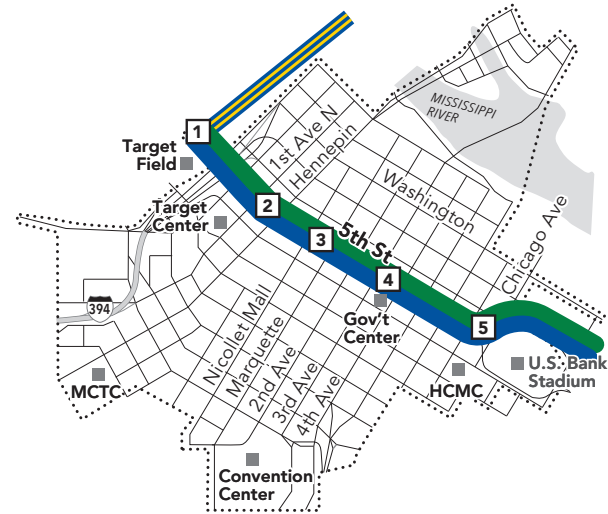

**METRO LINES**

- Arrive 5 minutes before the schedule or NexTrip says your trip will depart.
- Pay BEFORE you board—touch your card to a reader on the platform or buy a ticket from the machine.
- Push the blue button to open doors (trains only). Board through any door.
- Colored METRO lines (Blue, Green, Red) stop at every station. Lettered lines (A & C) stop at stations on demand and when customers are present.

**MAKING CONNECTIONS**

Transfer between buses and METRO lines for up to 2½ hours with your fare.

**Those who try to ride without paying will be charged with a misdemeanor and fined \$180.**

**Minneapolis Downtown Zone**  
 Ride in the Downtown Zone for 50c

**St. Paul Downtown Zone**  
 Ride in the Downtown Zone for 50c

612-373-3333 • metrotransit.org

All METRO service is wheelchair accessible.

**APPROXIMATE TRAVEL TIME BETWEEN STATIONS (IN MINUTES)**

Target Field	2
Warehouse District/Hennepin Ave	2
Nicollet Mall	2
Government Plaza	2
U.S. Bank Stadium	3
West Bank	2
East Bank	2
Stadium Village	2
Prospect Park	2
Westgate	2
Raymond Ave	2
Fairview Ave	3
Snelling Ave	2
Hamline Ave	2
Lexington Pkwy	2
Victoria St	2
Dale St	2
Western Ave	2
Capitol/Rice St	2
Robert St	2
10th St	2
Central	2
Union Depot	3

**Trip Planner**

To:

From:

**Go**

metrotransit.org

Rush-hour service runs between 6 am - 9 am and 3 pm - 6:30 pm. See fare panel for rush-hour fares.

Saturday, Sunday & Holiday

WESTBOUND from downtown St Paul/Union Depot to downtown Minneapolis