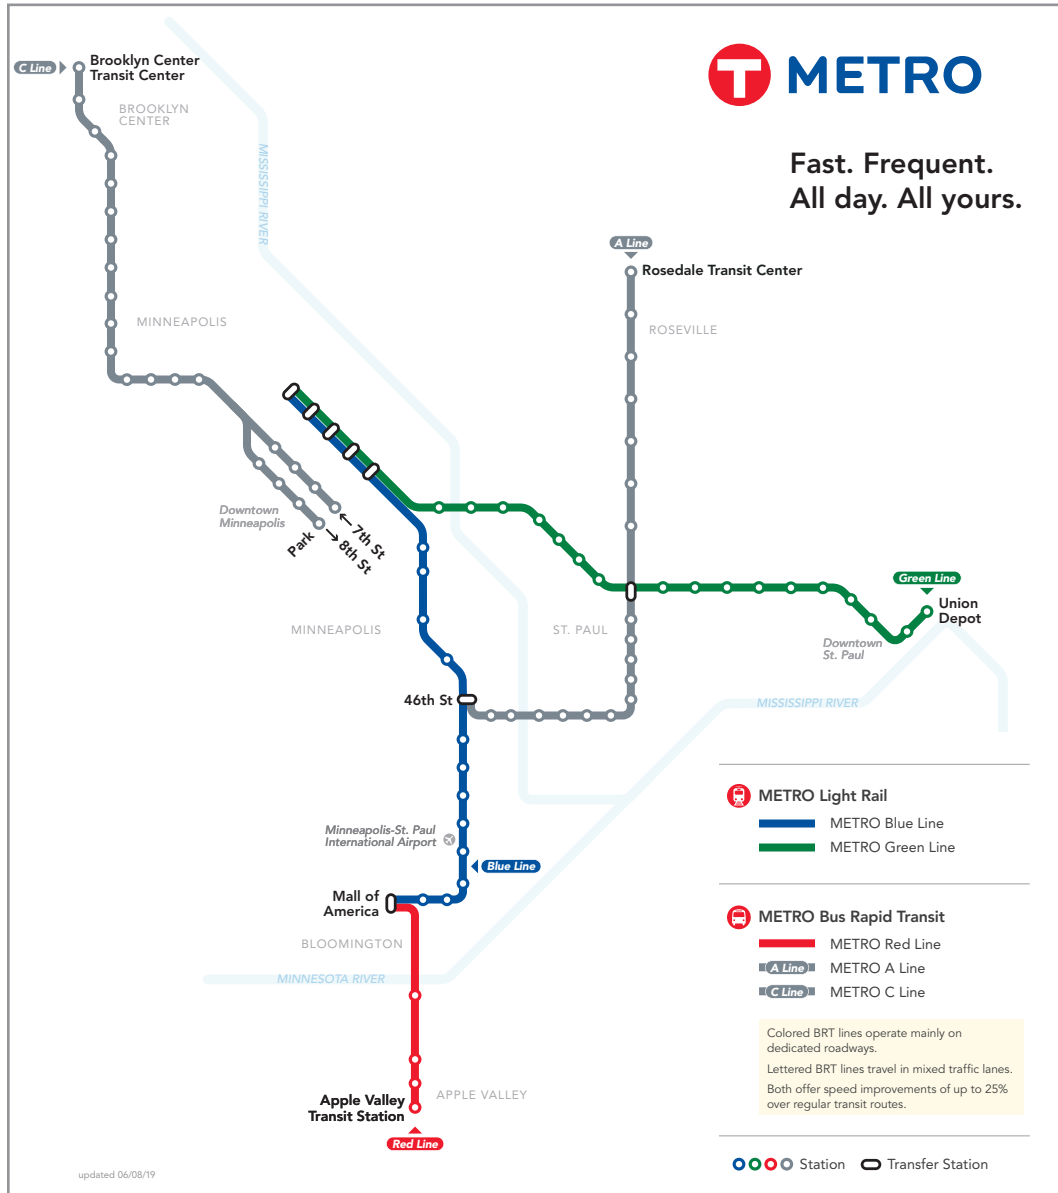

**Trip Planner**

To:

From:

**Go**

metrotransit.org

Rush-hour service runs between 6 am - 9 am and 3 pm - 6:30 pm. See fare panel for rush-hour fares.

Saturday, Sunday & Holiday

WESTBOUND from downtown St Paul/Union Depot to downtown Minneapolis

**Metro Transit**  
a service of the Metropolitan Council  
612-373-3333  
metrotransit.org

Saturday, Sunday & Holiday

EASTBOUND from downtown Minneapolis to downtown St Paul/Union Depot

route number & letter	Downtown Minneapolis															Downtown St Paul														
	1	2	3	4	5	6	7	8	9	10	11	12	13	14	15	16	17	18	19	20	21	22	23							
Green	5:07	5:10	5:12	5:14	5:15	5:17	5:20	5:22	5:24	5:26	5:28	5:30	5:32	5:35	5:37	5:39	5:41	5:43	5:45	5:47	5:49	5:51	5:53	5:56						
Green	5:27	5:30	5:32	5:34	5:35	5:37	5:40	5:42	5:44	5:46	5:48	5:50	5:52	5:55	5:57	5:59	6:01	6:03	6:05	6:07	6:09	6:11	6:13	6:16						
Green	5:57	6:00	6:02	6:04	6:05	6:07	6:10	6:12	6:14	6:16	6:18	6:20	6:22	6:25	6:27	6:29	6:31	6:33	6:35	6:37	6:39	6:41	6:43	6:46						
Green	6:16	6:19	6:21	6:23	6:24	6:26	6:29	6:31	6:33	6:35	6:37	6:39	6:41	6:44	6:46	6:48	6:50	6:52	6:55	6:57	6:59	7:01	7:03	7:05						
Green	6:31	6:34	6:36	6:38	6:39	6:41	6:44	6:46	6:48	6:50	6:52	6:54	6:56	6:59	7:01	7:03	7:05	7:07	7:09	7:11	7:14	7:16	7:18	7:20						
Green	6:46	6:49	6:51	6:53	6:54	6:56	6:59	7:01	7:03	7:05	7:07	7:09	7:11	7:14	7:16	7:18	7:20	7:22	7:24	7:26	7:29	7:31	7:33	7:35						
Green	7:01	7:04	7:06	7:08	7:09	7:11	7:14	7:16	7:18	7:20	7:22	7:24	7:26	7:29	7:31	7:33	7:35	7:37	7:39	7:41	7:44	7:46	7:48	7:50						
Green	7:16	7:19	7:21	7:23	7:24	7:26	7:29	7:31	7:33	7:35	7:37	7:39	7:41	7:44	7:46	7:48	7:50	7:52	7:54	7:56	7:59	8:01	8:03	8:05						
Green	7:31	7:34	7:36	7:38	7:39	7:41	7:44	7:46	7:48	7:50	7:52	7:54	7:56	7:59	8:01	8:03	8:05	8:07	8:09	8:11	8:14	8:16	8:18	8:20						
Green	7:46	7:49	7:51	7:53	7:54	7:56	7:59	8:01	8:03	8:05	8:07	8:09	8:11	8:14	8:16	8:18	8:20	8:22	8:24	8:26	8:29	8:31	8:33	8:35						
Green	8:01	8:04	8:06	8:08	8:09	8:																								