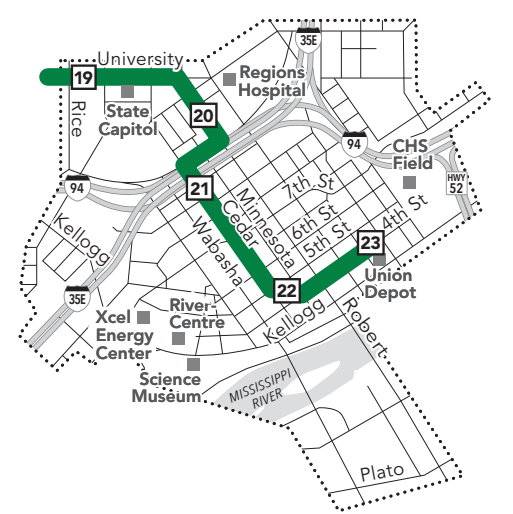

**MAKING CONNECTIONS**

Transfer between buses and METRO lines for up to 2½ hours with your fare.

**Those who try to ride without paying will be charged with a misdemeanor and fined \$180.**

**Minneapolis Downtown Zone**  
 Ride in the Downtown Zone for 50c

**St. Paul Downtown Zone**  
 Ride in the Downtown Zone for 50c

612-373-3333 • metrotransit.org

All METRO service is wheelchair accessible.

**APPROXIMATE TRAVEL TIME BETWEEN STATIONS (IN MINUTES)**

Target Field	2
Warehouse District/Hennepin Ave	2
Nicollet Mall	2
Government Plaza	2
U.S. Bank Stadium	3
West Bank	2
East Bank	2
Stadium Village	2
Prospect Park	2
Westgate	2
Raymond Ave	2
Fairview Ave	3
Snelling Ave	2
Hamline Ave	2
Lexington Pkwy	2
Victoria St	2
Dale St	2
Western Ave	2
Capitol/Rice St	2
Robert St	2
10th St	2
Central	2
Union Depot	3

**Trip Planner**

To:

From:

**Go**

metrotransit.org

Rush-hour service runs between 6 am - 9 am and 3 pm - 6:30 pm. See fare panel for rush-hour fares.

Saturday, Sunday & Holiday

WESTBOUND from downtown St Paul/Union Depot to downtown Minneapolis