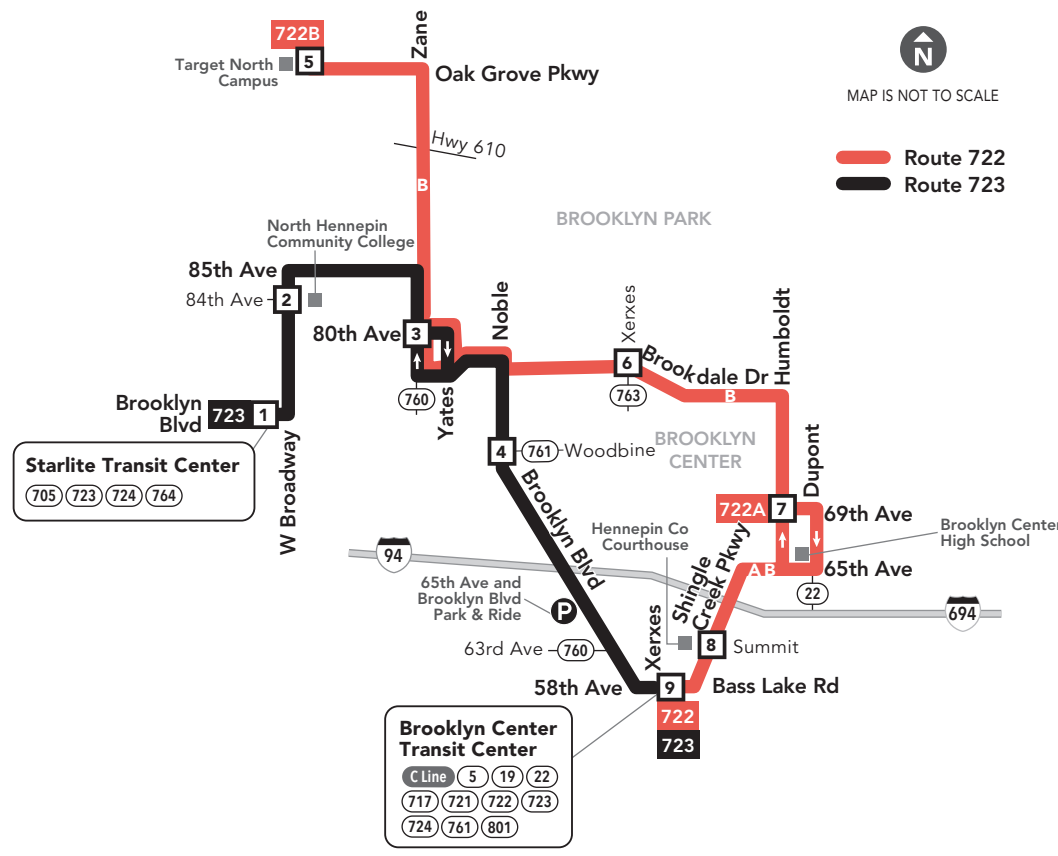

721, 722 723, 724

Effective 9/12/2020

LOCAL/LIMITED STOP BUS ROUTES

MAJOR DESTINATIONS:

- **Downtown Minneapolis**
- **Brooklyn Center**
  - Brooklyn Center Transit Center
  - 63rd Ave
  - Shingle Creek Pkwy
  - Brooklyn Blvd
- **Crystal**
- **New Hope**
  - Bass Lake Rd
- **Brooklyn Park**
  - Hennepin Technical College
  - Brookdale Dr
  - Zane Ave
  - Starlite Center
  - North Hennepin Community College
  - Oak Grove Pkwy
  - Target North Campus

612-373-3333 • metrotransit.org

2 **Timepoint on schedule**
Find the timepoint nearest your stop, and use that column of the schedule. Your stop may be between timepoints.

■ **Regular Route**
Bus will pick up or drop off customers at any bus stop along this route

22B **Route Ending Point**
Trips with the indicated number/letter end at this point. Number/letter is found in schedules and on bus destination signs.

■ **Route Letter**
Indicates which trips travel on this section of the route. Letter is found in schedules and on bus destination signs.

① **Connecting Routes & Metro Lines**
See those route schedules for details.

P **Park & Ride Lot**
Park free at these lots while you commute.

Go-To Card Retail Locations

A refillable Go-To Card is the most convenient way to travel by transit! Buy a Go-To Card or add value to an existing card at one of these locations or online.

- **BROOKLYN CENTER**
  - Cub Foods: 3245 Co Rd 10
- **BROOKLYN PARK**
  - Cub Foods: 7555 West Broadway Ave
  - Cub Foods: 9655 Colorado Lane N

Park & Ride Locations

Park free at these lots while you commute. No overnight parking.

- **BROOKLYN CENTER**
  - 65th Ave and Brooklyn Blvd Park & Ride: 6503 Brooklyn Blvd

Metro Transit Mobile App

Now you can plan your trip, see arrival information for bus and trains and buy transit tickets all on the go!

Download the free app on Google Play or iTunes.

All buses and trains have bike racks so you can bring your bicycle along.

Look for instructions on the rack. Lockers are also available for rent. Details at metrotransit.org/bike.

How to Ride

BUSES

1. Arrive 5 minutes before the schedule or NexTrip says your trip will depart.
2. Watch for your bus number.
3. Pay your fare as you board, except for Pay Exit routes.
4. Pull the cord above the window about 1 block before your stop to signal the driver.

METRO LINES

1. Arrive 5 minutes before the schedule or NexTrip says your trip will depart.
2. Pay BEFORE you board—touch your card to a reader on the platform or buy a ticket from the machine.
3. Push the blue button to open doors (trains only).
4. Colored METRO lines (Blue, Green, Red) stop at every station. Lettered lines (A & C) stop at stations on demand and when customers are present.

MAKING CONNECTIONS

Transfer between buses and METRO lines for up to 2½ hours with your fare.

Those who try to ride without paying will be charged with a misdemeanor and fined $180.

Reading a schedule: a step-by-step guide

1. Find the schedule for the day of the week and the direction you plan to travel.
   - Monday NORTHBOUND
2. Look at the map and find the timepoints nearest your trip start and end points. Your stop may be between timepoints.
   - Map showing timepoints 1, 2, 3 and bus routes 721, 722, 723, 724.
3. Read down the column to see what time a bus will depart from a given timepoint. Read across a row to see when the bus will reach another timepoint. If the time is blank, that trip does not serve that timepoint.

Not all stops are shown on this timetable.