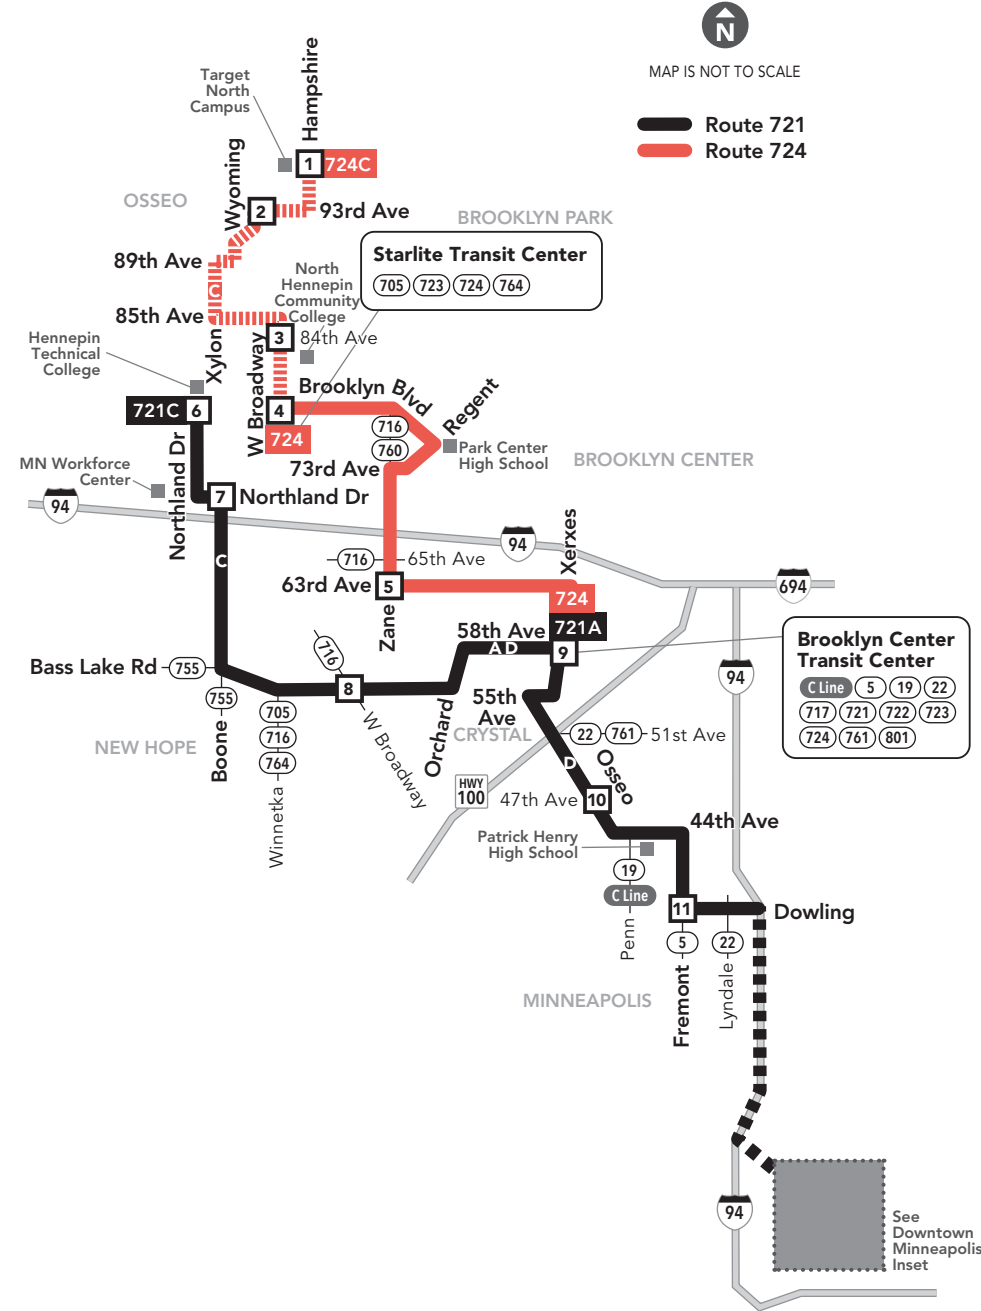

Board buses on 69th Ave between Humboldt Ave and Fremont Place

Shaded times denote rush-hour service. See fare panel for rush-hour fees.

### Saturday

**NORTHBOUND** from Brooklyn Center to 69th Ave and Humboldt Ave or Target North Campus

route number & letter	Brooklyn Center Transit Center					Target North Campus				
	5	3	3	7	9	5	3	3	7	9
<b>AM</b>										
722B	6:35	6:39	6:44	6:51	6:57	7:06	—	—	—	—
722B	7:35	7:39	7:44	7:51	7:57	8:06	—	—	—	—
722A	8:00	8:04	8:09	—	—	—	—	—	—	—
722B	8:30	8:34	8:39	8:46	8:52	9:01	—	—	—	—
722A	9:00	9:04	9:09	—	—	—	—	—	—	—
722B	9:30	9:34	9:39	9:46	9:52	10:01	—	—	—	—
722A										