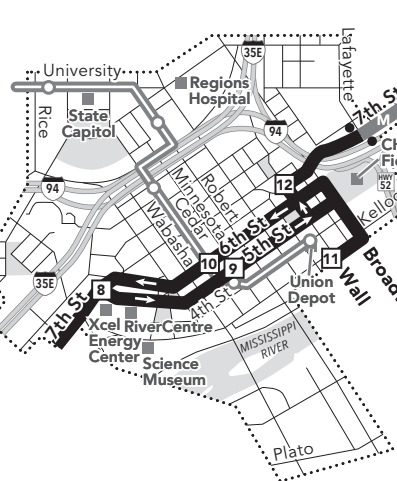

St. Paul Downtown Zone
Ride in the Downtown Zone for 50c