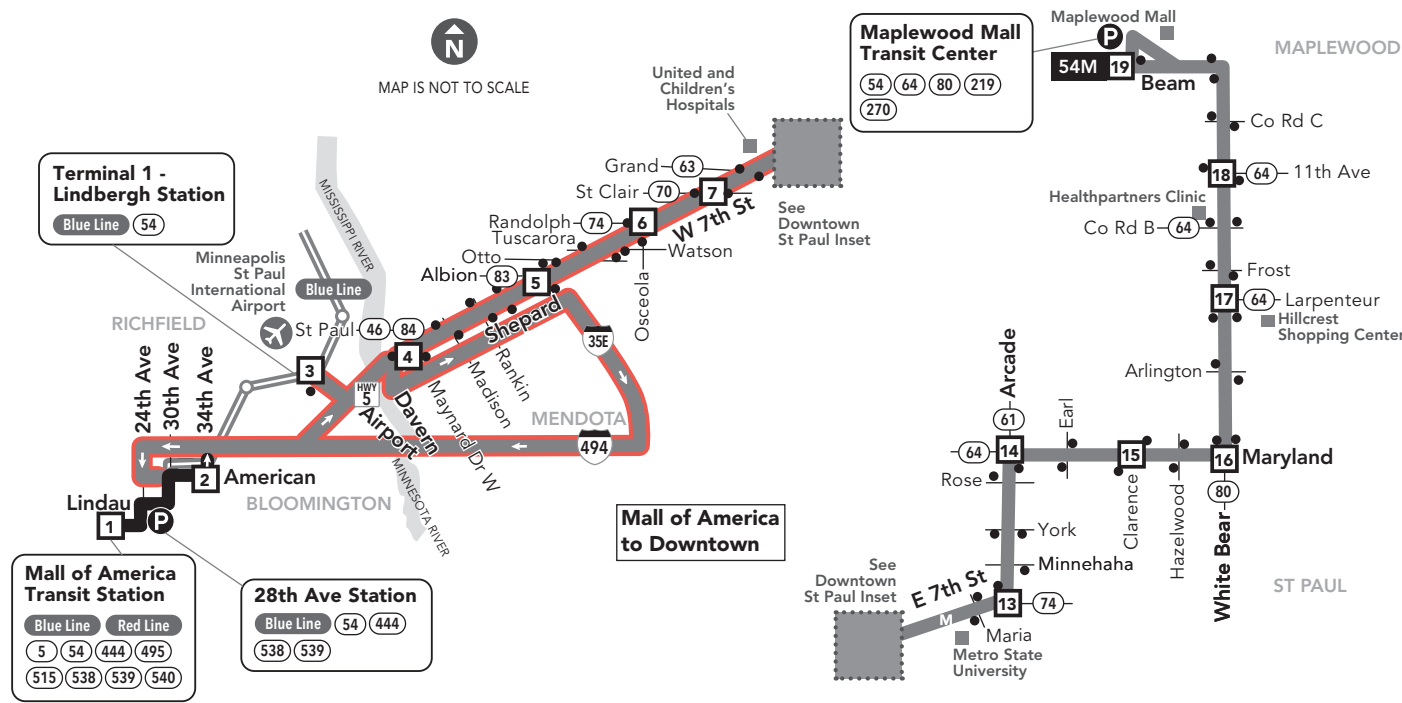

54

Effective 9/12/2020

LIMITED STOP BUS ROUTE

MAJOR DESTINATIONS:

- **Bloomington**
- Mall of America
- MSP Airport Terminal 1 - Lindbergh

St Paul

W 7th St

Downtown St Paul

Union Depot

St Paul

E 7th St

Arcade St

Maryland Ave

White Bear Ave

Maplewood

Maplewood Mall

St. Paul Downtown Zone
Ride in the Downtown Zone for 50c

612-373-3333 • metrotransit.org

This route is part of the High Frequency network and operates at least every 15 minutes weekdays from 6 am-7 pm and Saturdays from 9 am-6 pm. See schedule for details.

Local Bus & METRO Fares	Rush Hours	Non-Rush Hours
	Mon-Fri, 6:00-9:00 am 3:00-6:30 pm	
Adults (ages 13-64)	$ 2.50	$ 2.00
Seniors (65+), Youth (6-12), Medicare	$ 2.50	$ 1.00
Downtown Zone	$ .50	$ .50
Express Bus Fares	Rush Hours	Non-Rush Hours
Adults (ages 13-64)	$ 3.25	$ 2.50
Seniors (65+), Youth (6-12), Medicare	$ 3.25	$ 1.00
Reduced Fares		
Persons with disabilities	$ 1.00	
Children 5 and Under	FREE (limit 3)	

Reading a schedule: a step-by-step guide

1. Find the schedule for the **day of the week** and the **direction** you plan to travel.
2. Look at the map and find the **timepoints** nearest your trip start and end points. Your stop may be between timepoints.
3. Read down the column to see what **time** a bus will depart from a given timepoint. Read across a row to see when the bus will reach another timepoint. If the time is blank, that trip does not serve that timepoint.

Not all stops are shown on this timetable.

Use the timepoints on the map and the schedule to estimate the arrival of your bus. For details, call Transit Information or explore our interactive map and trip planning tools at metrotransit.org.

Reduced Fares

See rates above. To receive a reduced fare:

Qualifying ID

Maplewood Mall

Maplewood

Maplewood Mall

Maplewood

Maplewood

Maplewood

Maplewood

Maplewood

Maplewood

Maplewood

Maplewood

Maplewood

Maplewood

Maplewood

Trip Planner

To:

From:

metrotransit.org

3 Timepoint on schedule
Find the timepoint nearest your stop, and use that column of the schedule. Your stop may be between timepoints.

Regular Route
Bus will pick up or drop off customers at any bus stop along this route.

METRO Line and Stations
METRO trains or buses will pick up or drop off customers at any station along this route.

High Frequency Service
Service every 15 minutes on weekdays 6 am – 7 pm and on Saturdays 9 am – 6 pm.

Limited-Stop Service
Buses serve only designated stops along this route segment.

Designated Bus Stop
On Limited Stop service, buses serve only these stops.

22B Route Ending Point
Trips with the indicated number/letter end at this point. Number/letter is found in schedules and on bus destination signs.

B Route Letter
Indicates which trips travel on this section of the route. Letter is found in schedules and on bus destination signs.

22 METRO Connecting Routes & Metro Lines
See those route schedules for details.

Go-To Card Retail Locations

A refillable Go-To Card is the most convenient way to travel by transit! Buy a Go-To Card or add value to an existing card at one of these locations or online.

ST PAUL

- Cub Foods: 1177 Clarence St
- Metro Transit Service Center: 101 5th St E - US Bank Center Skyway
- Mississippi Market: 1500 7th St W
- Mississippi Market: 740 7th St E
- New Money Express: 785 7th St E