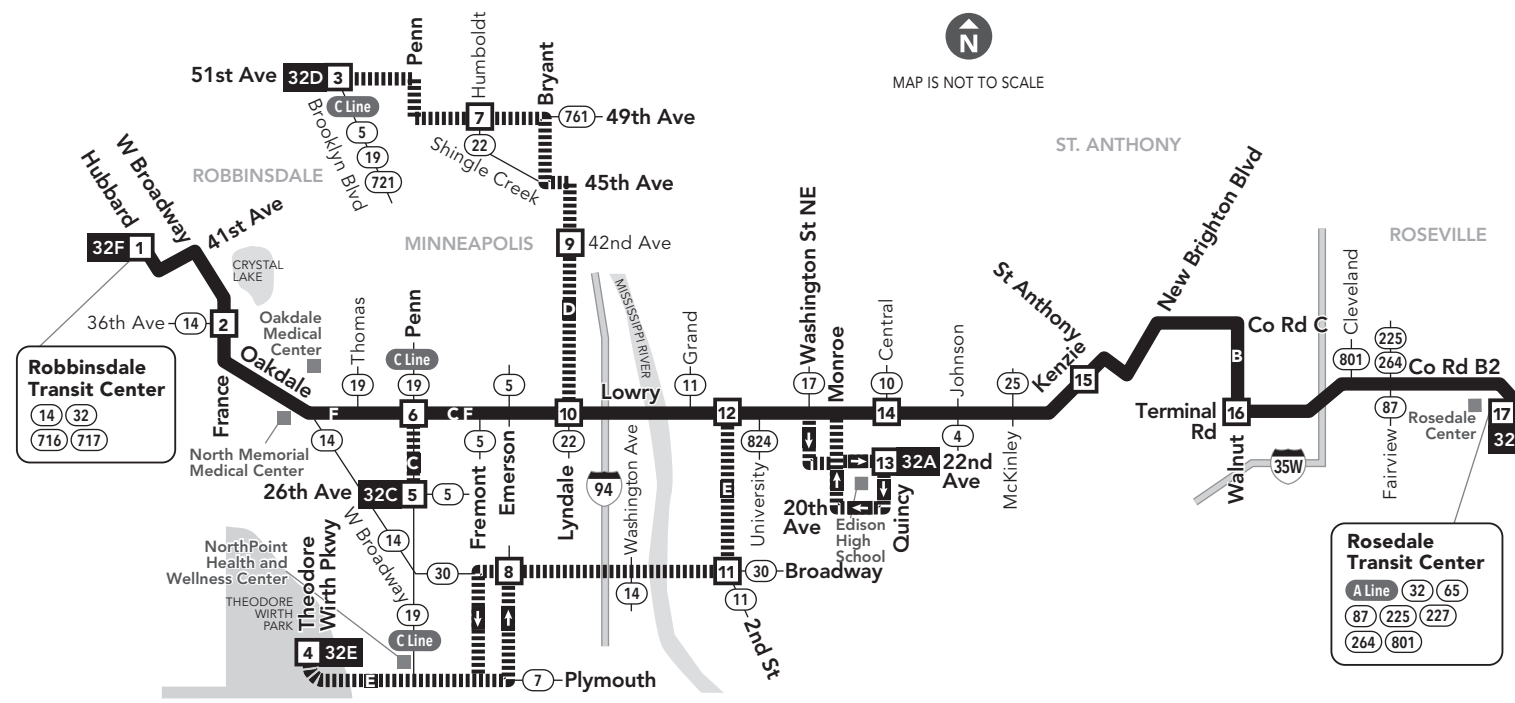

Effective 9/12/2020

LOCAL BUS ROUTE

MAJOR DESTINATIONS:

- Robbinsdale**
 - Robbinsdale Transit Center
 - North Memorial Medical Center
- Minneapolis**
 - Lowry Ave
 - Penn Ave
 - 49th Ave
 - Lyndale Ave
 - Edison High School
- St Anthony**
 - St Anthony Shopping Center
- Roseville**
 - Rosedale Center

3 Timepoint on schedule
Find the timepoint nearest your stop, and use that column of the schedule. Your stop may be between timepoints.

Regular Route
Bus will pick up or drop off customers at any bus stop along this route

Limited Service
Only certain trips take this route.

22B Route Ending Point
Trips with the indicated number/letter end at this point. Number/letter is found in schedules and on bus destination signs.

B Route Letter
Indicates which trips travel on this section of the route. Letter is found in schedules and on bus destination signs.

22 METRO Connecting Routes & Metro Lines
See those route schedules for details.

Go-To Card Retail Locations

A refillable Go-To Card is the most convenient way to travel by transit! Buy a Go-To Card or add value to an existing card at one of these locations or online.