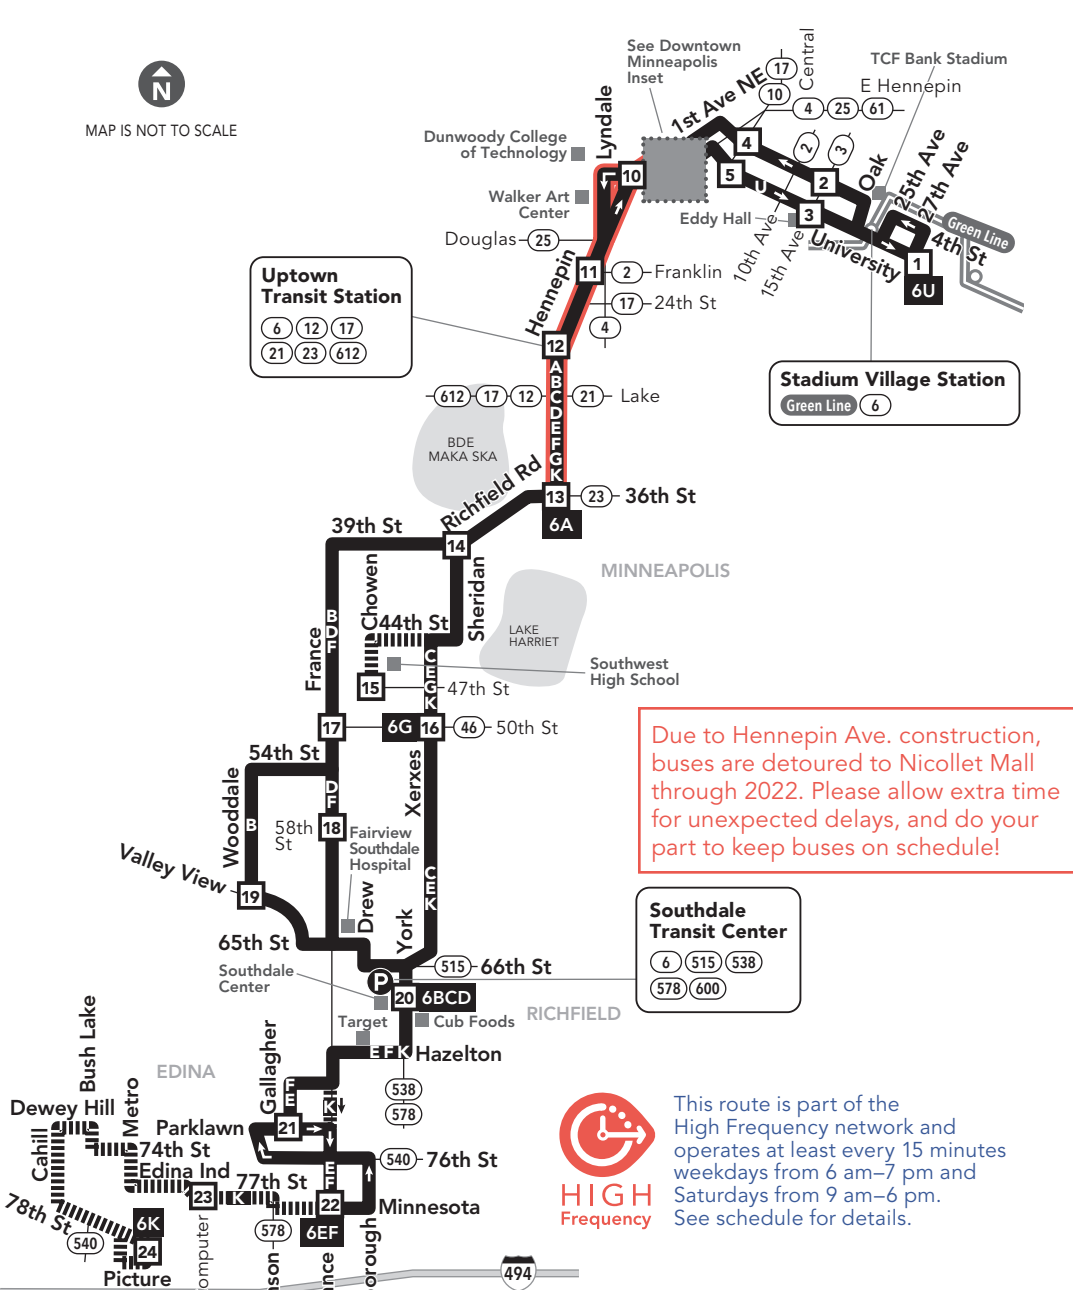

- MAJOR DESTINATIONS: SE Minneapolis, Stadium Village Station, University of Minnesota, Dinkytown, 4th St SE, University Ave, Downtown Minneapolis, South Minneapolis, Hennepin Ave, Uptown Transit Station, France Ave, Xerxes Ave, Edina, Wooddale Ave, Southdale Center, Edina Industrial Park

Reading a schedule: a step-by-step guide. 1. Find the schedule for the day of the week and the direction you plan to travel. 2. Look at the map and find the timepoints nearest your trip start and end points. 3. Read down the column to see what time a bus will depart from a given timepoint.

Not all stops are shown on this timetable.

Use the timepoints on the map and the schedule to estimate the arrival of your bus. For details, call Transit Information or explore our interactive map and trip planning tools at metrotransit.org.

Metro Transit Mobile App. Now you can plan your trip, see arrival information for bus and trains and buy transit tickets all on the go! Download the free app on Google Play or iTunes.

- Timepoint on schedule, Regular Route, Metro Line and Stations, Northstar Commuter Line, High Frequency Service, Limited Service, Route Ending Point, Route Letter, Connecting Routes & Metro Lines, Park & Ride Lot

NORTHBOUND from Edina and south Minneapolis to the U of M or downtown Minneapolis. Monday - Friday. Table with columns for route number & letter, stop names, and arrival times for AM and PM.

AM arrives 5 minutes before time shown. PM arrives 7 minutes before time shown. Operates school days only. Shaded times denote rush-hour service. See fare panel for rush-hour fees.

SOUTHBOUND from the U of M or downtown Minneapolis to south Minneapolis and Edina. Monday - Friday. Table with columns for route number & letter, stop names, and arrival times for AM and PM.

AM arrives 10 minutes before time shown. PM arrives 7 minutes before time shown. Operates school days only. Shaded times denote rush-hour service. See fare panel for rush-hour fees.

Park & Ride Locations. Park free at these lots while you commute. No overnight parking. EDINA: Southdale Transit Center, York Ave and 66th St W

Go-To Card Retail Locations. A refillable Go-To Card is the most convenient way to travel by transit! Buy a Go-To Card or add value to an existing card at one of these locations or online. EDINA: Cub Foods: 6775 York Ave S. MINNEAPOLIS: Cub Foods: 1104 Lagoon Ave, Linden Hills Co-op: 3815 Sunnyside Ave, Lunds & Byerlys: 25 University Ave SE, Metro Transit Service Center: 719 Marquette Ave, Unbank: 727 Hennepin Ave, Wedge Co-Op: 2105 Lyndale Ave S