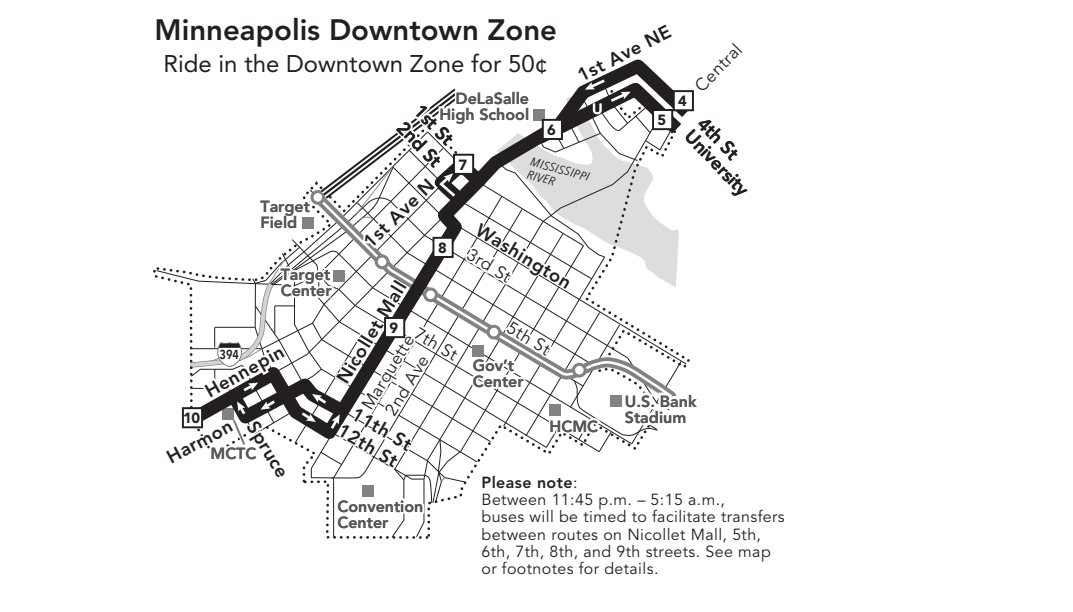

- MAJOR DESTINATIONS: SE Minneapolis, Stadium Village Station, University of Minnesota, Dinkytown, 4th St SE, University Ave, Downtown Minneapolis, South Minneapolis, Hennepin Ave, Uptown Transit Station, France Ave, Xerxes Ave, Edina, Wooddale Ave, Southdale Center, Edina Industrial Park

Reading a schedule: a step-by-step guide. 1. Find the schedule for the day of the week and the direction you plan to travel. 2. Look at the map and find the timepoints nearest your trip start and end points. 3. Read down the column to see what time a bus will depart from a given timepoint.

Not all stops are shown on this timetable.

Use the timepoints on the map and the schedule to estimate the arrival of your bus. For details, call Transit Information or explore our interactive map and trip planning tools at metrotransit.org.

Metro Transit Mobile App. Now you can plan your trip, see arrival information for bus and trains and buy transit tickets all on the go! Download the free app on Google Play or iTunes.

- Timepoint on schedule, Regular Route, Metro Line and Stations, Northstar Commuter Line, High Frequency Service, Limited Service, Route Ending Point, Route Letter, Connecting Routes & Metro Lines, Park & Ride Lot

NORTHBOUND from Edina and south Minneapolis to the U of M or downtown Minneapolis. Monday - Friday. Table with columns for route number & letter, stop names, and arrival times for AM and PM.

AM arrives 5 minutes before time shown. PM arrives 7 minutes before time shown. Operates school days only. Shaded times denote rush-hour service. See fare panel for rush-hour fees.

SOUTHBOUND from the U of M or downtown Minneapolis to south Minneapolis and Edina. Monday - Friday. Table with columns for route number & letter, stop names, and arrival times for AM and PM.

AM arrives 10 minutes before time shown. PM arrives 7 minutes before time shown. Operates school days only. Shaded times denote rush-hour service. See fare panel for rush-hour fees.

Park & Ride Locations. Park free at these lots while you commute. No overnight parking. EDINA: Southdale Transit Center, York Ave and 66th St W

Go-To Card Retail Locations. A refillable Go-To Card is the most convenient way to travel by transit! Buy a Go-To Card or add value to an existing card at one of these locations or online. EDINA: Cub Foods: 6775 York Ave S. MINNEAPOLIS: Cub Foods: 1104 Lagoon Ave, Linden Hills Co-op: 3815 Sunnyside Ave, Lunds & Byerlys: 25 University Ave SE, Metro Transit Service Center: 719 Marquette Ave, Unbank: 727 Hennepin Ave, Wedge Co-Op: 2105 Lyndale Ave S