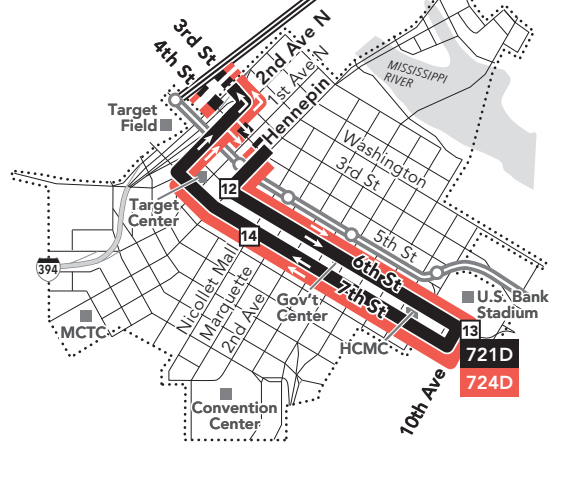

Minneapolis Downtown Zone

Ride in the Downtown Zone for 50¢

- 3** Timepoint on schedule
Find the timepoint nearest your stop, and use that column of the schedule. Your stop may be between timepoints.
- Regular Route
Bus will pick up or drop off customers at any bus stop along this route.
- METRO Line and Stations
Metro trains or buses will pick up or drop off customers at any station along this route.
- ≡** Northstar Commuter Line
Transfers from Northstar to buses or light rail are free. Transfers from buses or light rail to Northstar require an additional fare.
- |||||** Limited Service
Only certain trips take this route.
- ■ ■** Non-Stop Service
Bus does not pick up or drop off customers on these route segments.
- 22B** Route Ending Point
Trips with the indicated number/letter end at this point. Number/letter is found in schedules and on bus destination signs.
- ■ ■** Route Letter
Indicates which trips travel on this section of the route. Letter is found in schedules and on bus destination signs.
- ⊕** Connecting Routes
See those route schedules for details.

Go-To Card Retail Locations

A refillable Go-To Card is the most convenient way to travel by transit! Buy a Go-To Card or add value to an existing card at one of these locations or online.

- BROOKLYN CENTER**
 - Cub Foods: 3245 Co Rd 10
- BROOKLYN PARK**
 - Cub Foods: 7555 West Broadway Ave
- MINNEAPOLIS**
 - Metro Transit Service Center: 719 Marquette Ave
 - Unbank: 727 Hennepin Ave

NexTrip
Real-time departure information.

Customer Relations / Lost & Found
570 6th Ave N, Minneapolis, MN 55411
Provide comments and suggestions or check on lost items.
Hours: Mon. – Fri., 7:30 am – 5:30 pm
Closed weekends and holidays