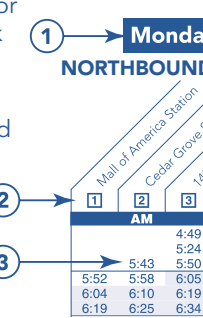

Reading a schedule: a step-by-step guide

1. Find the schedule for the **day** of the week and the **direction** you plan to travel.
2. Look at the map and find the **timepoints** nearest your trip start and end points. Your stop may be between timepoints.
3. Read down the column to see what **time** a bus will depart from a given timepoint. Read across a row to see when the bus will reach another timepoint. If the time is blank, that trip does not serve that timepoint.