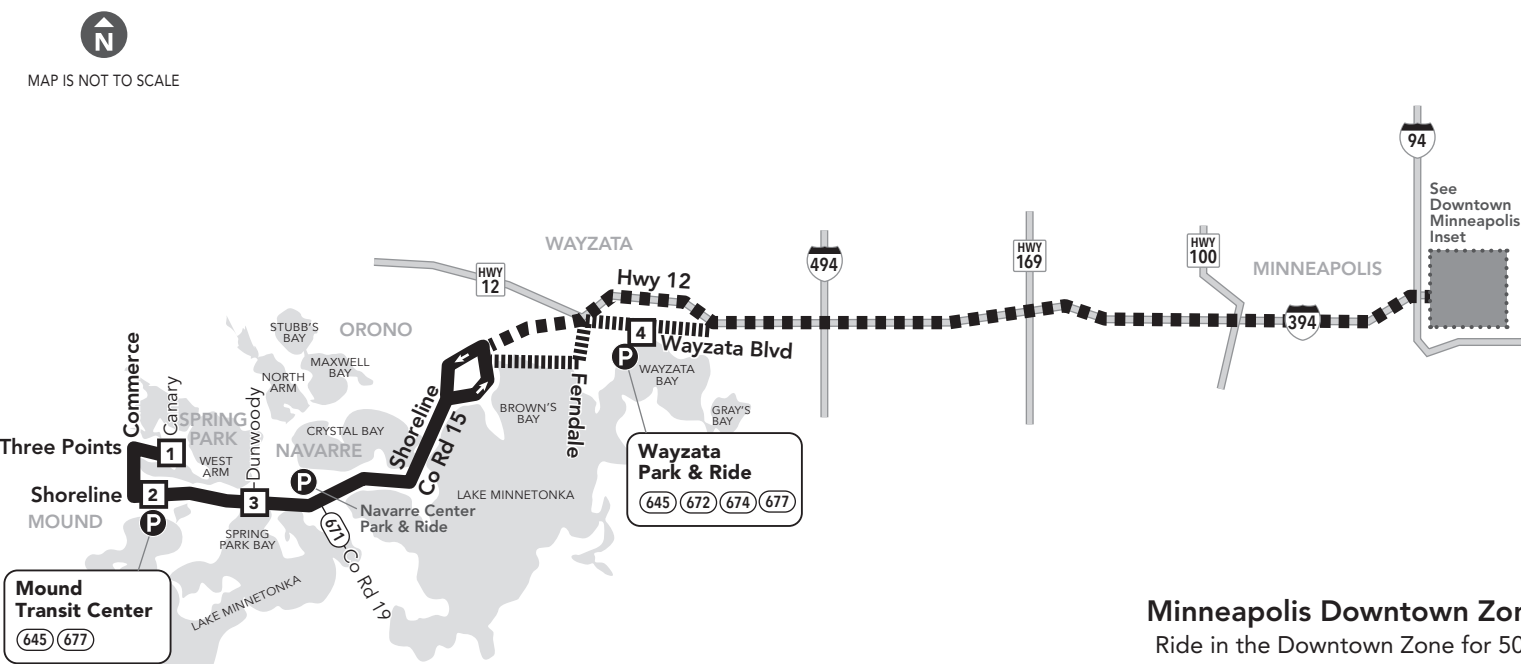

MAKING CONNECTIONS

Transfer between buses and METRO lines for up to 2½ hours with your fare.

Those who try to ride without paying will be charged with a misdemeanor and fined $180.

Route 677

Monday — Friday

EASTBOUND from Mound to downtown Minneapolis

route number and letter	1	2	3	4	5	6	7	8	9
	Three Points Blvd and Canby Ln	Mound Transit Center	Co Rd 5 and Dinkwoody Ave	Wayzata Park & Ride	12th St and Hennepin Ave	2nd Ave and 10th St	2nd Ave and 6th St	2nd Ave and Washington Ave	1st Ave and 1st St
	Downtown Minneapolis								
	AM								
677	5:41	5:48	5:55	6:08	6:26	6:31	6:35	6:38	6:40
677	6:22	6:29	6:36	—	7:00	7:05	7:09	7:12	7:14
677	6:57	7:05	7:13	—	7:40	7:45	7:49	7:52	7:54
677	7:27	7:34	7:41	—	8:08	8:13	8:17	8:20	8:22

Shaded times denote rush-hour service. See fare panel for rush-hour fees.

Monday — Friday

WESTBOUND from downtown Minneapolis to Mound

route number and letter	9	10	11	12	3	2	1
	1st Ave and 1st St	Marquette Ave and 3rd St	Marquette Ave and 7th St	11th St and Harmon Place	Co Rd 13 and Dinkwoody Ave	Mound Transit Center	Three Points Blvd and Canby Ln
	Downtown Minneapolis						
	PM						
677	4:11	4:16	4:19	4:26	4:53	5:00	5:08
677	4:34	4:40	4:44	4:51	5:19	5:26	5:34
677	5:10	5:16	5:20	5:27	5:55	6:02	6:10

Shaded times denote rush-hour service. See fare panel for rush-hour fees.

Minneapolis Downtown Zone

Ride in the Downtown Zone for 50¢