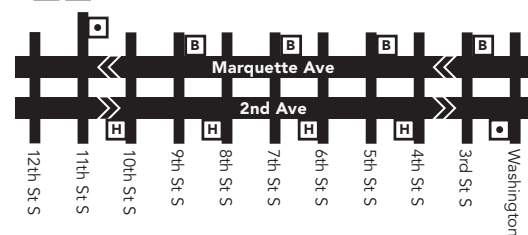

Marquette & 2nd Avenues

- **B** **A** Board at these stops on Marquette Ave.
- **H** **C** Exit the bus at these stops on 2nd Ave.