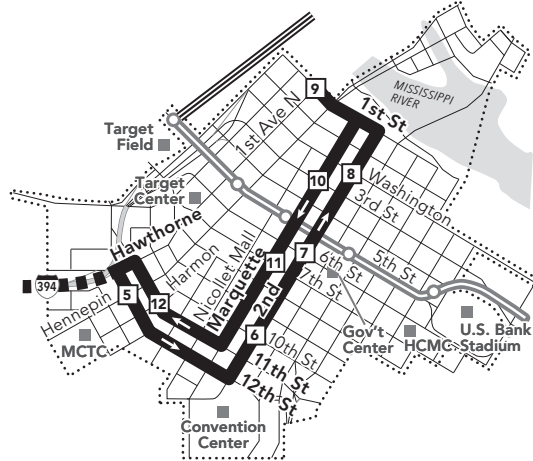

3 Timepoint on schedule Find the timepoint nearest your stop, and use that column of the schedule. Your stop may be between timepoints. Regular Route Bus will pick up or drop off customers at any bus stop along this route. METRO Line and Stations METRO trains or buses will pick up or drop off customers at any station along this route.	Northstar Commuter Line Transfers from Northstar to buses or light rail are free. Transfers from buses or light rail to Northstar require an additional fare. Limited Service Only certain trips take this route. Non-Stop Service Bus does not pick up or drop off customers on these route segments. Connecting Routes & Metro Lines See those route schedules for details. Park & Ride Lot Park free at these lots while you commute.