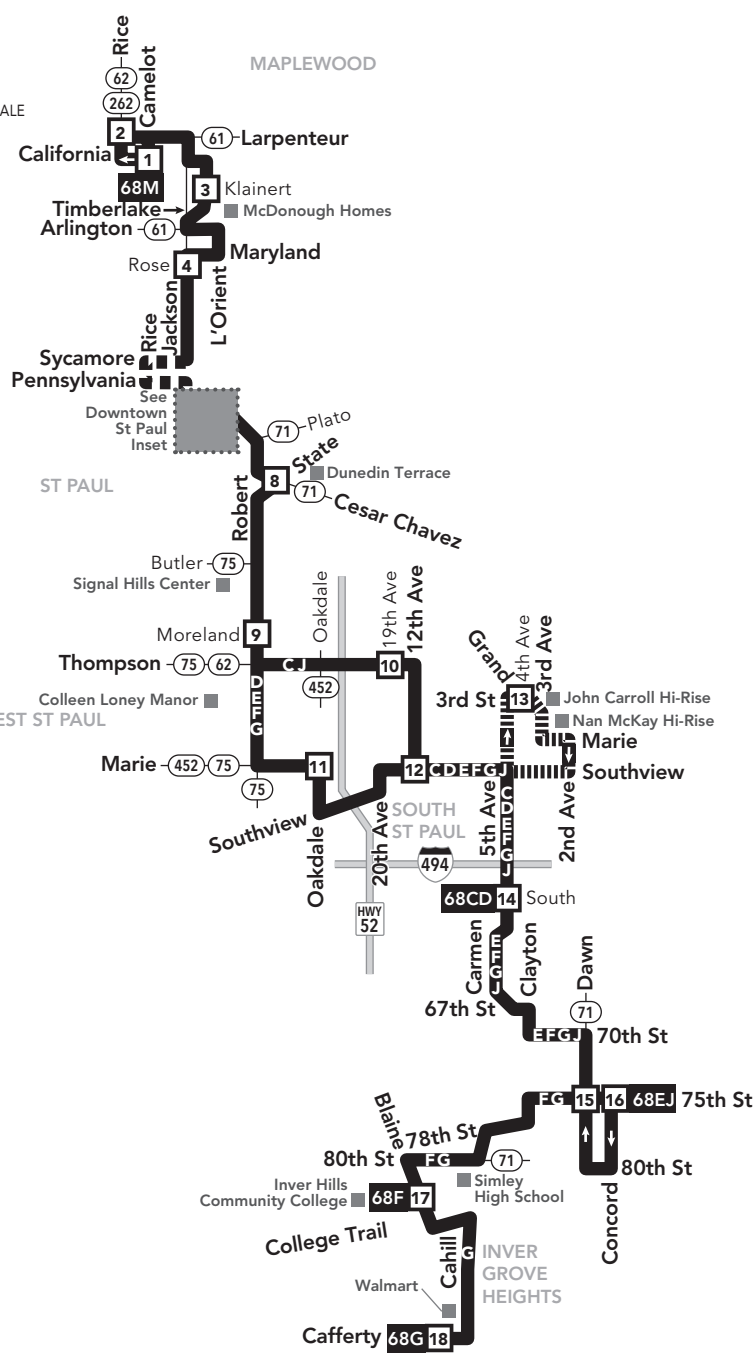

MAJOR DESTINATIONS:

- **St Paul**
  - McDonough Homes
  - Jackson St
- **Downtown St Paul**
- **Robert St**
- **West St Paul**
- **South St Paul**
- **Inver Grove Heights**
  - Inver Hills Community College
  - Walmart

612-373-3333 • metrotransit.org