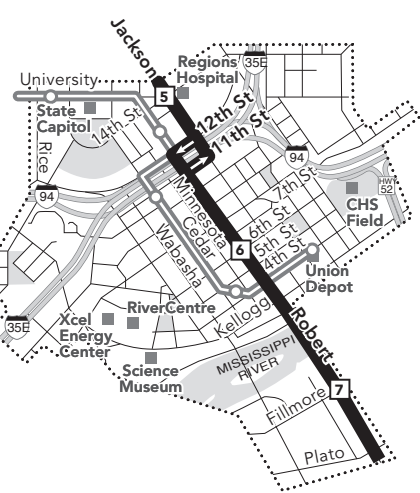

St. Paul Downtown Zone
Ride in the Downtown Zone for 50c

Metro Transit keeps the Twin Cities moving with even less impact on the environment by using hybrid buses on this route. Learn more at metrotransit.org/GoGreener.

Go-To Card Retail Locations

A refillable Go-To Card is the most convenient way to travel by transit! Buy a Go-To Card or add value to an existing card at one of these locations or online.

- **INVER GROVE HEIGHTS**
  - Cub Foods: 7850 Cahill Ave

- **ST PAUL**
  - Metro Transit Service Center: 101 5th St E - US Bank Center Skyway

Metro Transit Mobile App

Now you can plan your trip, see arrival information for bus and trains and buy transit tickets all on the go! Download the free app on Google Play or iTunes.

- **3** **Timepoint on schedule**
  Find the timepoint nearest your stop, and use that column of the schedule. Your stop may be between timepoints.
- **Regular Route**
  Bus will pick up or drop off customers at any bus stop along this route
- **METRO Line and Stations**
  METRO trains or buses will pick up or drop off customers at any station along this route.
- **Limited Service**
  Only certain trips take this route.
- **Non-Stop Service**
  Bus does not pick up or drop off customers on these route segments.
- **22B** **Route Ending Point**
  Trips with the indicated number/letter end at this point. Number/letter is found in schedules and on bus destination signs.
- **B** **Route Letter**
  Indicates which trips travel on this section of the route. Letter is found in schedules and on bus destination signs.
- **22 METRO** **Connecting Routes**
  See those route schedules for details.

Saturday

Saturday

NORTHBOUND from Inver Grove Heights, South St Paul or West St Paul to northern St Paul via downtown St Paul

SOUTHBOUND from northern St Paul to West St Paul, South St Paul or Inver Grove Heights via downtown St Paul