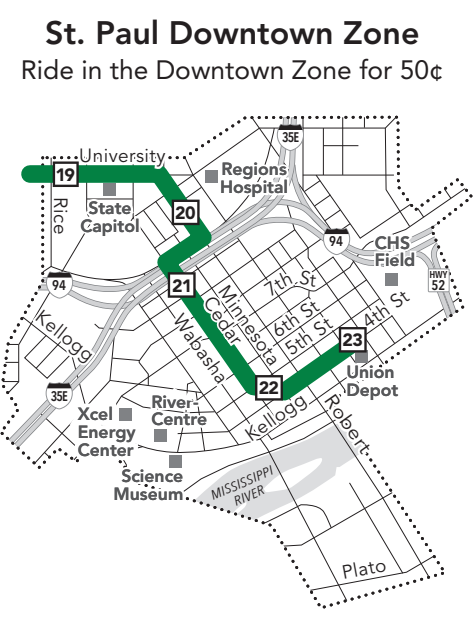

MAJOR DESTINATIONS:

- Downtown Minneapolis**
 - Target Field
 - U.S. Bank Stadium
- Minneapolis**
 - University of Minnesota
- St Paul**
 - University Ave
 - Midway Center
 - State Capitol
- Downtown St Paul**

612-373-3333 • metrotransit.org

All METRO service is wheelchair accessible.

APPROXIMATE TRAVEL TIME BETWEEN STATIONS (IN MINUTES)

From	To	Minutes
Target Field	Warehouse District/Hennepin Ave	2
Warehouse District/Hennepin Ave	Nicollet Mall	2
Nicollet Mall	Government Plaza	2
Government Plaza	U.S. Bank Stadium	2
U.S. Bank Stadium	West Bank	3
West Bank	East Bank	2
East Bank	Stadium Village	2
Stadium Village	Prospect Park	2
Prospect Park	Westgate	2
Westgate	Raymond Ave	2
Raymond Ave	Fairview Ave	2
Fairview Ave	Snelling Ave	2
Snelling Ave	Hamline Ave	2
Hamline Ave	Lexington Pkwy	2
Lexington Pkwy	Victoria St	2
Victoria St	Dale St	2
Dale St	Western Ave	1
Western Ave	Capitol/Rice St	2
Capitol/Rice St	Robert St	2
Robert St	10th St	2
10th St	Central	2
Central	Union Depot	3