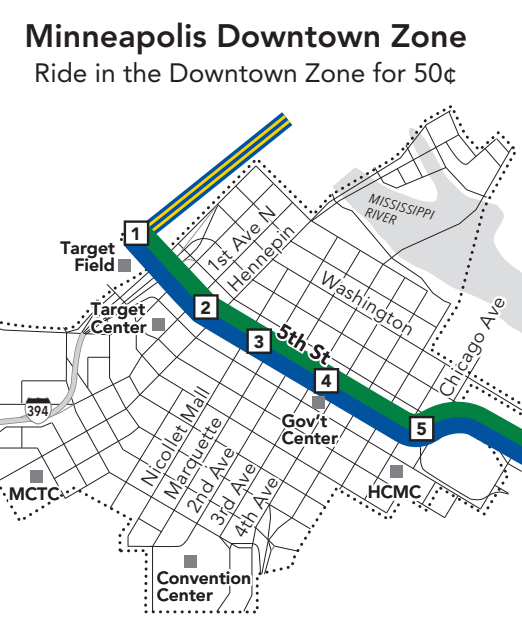

MAJOR DESTINATIONS:

- Downtown Minneapolis**
 - Target Field
 - U.S. Bank Stadium
- Minneapolis**
 - University of Minnesota
- St Paul**
 - University Ave
 - Midway Center
 - State Capitol
- Downtown St Paul**

612-373-3333 • metrotransit.org

All METRO service is wheelchair accessible.

APPROXIMATE TRAVEL TIME BETWEEN STATIONS (IN MINUTES)

From	To	Minutes
Target Field	Warehouse District/Hennepin Ave	2
Warehouse District/Hennepin Ave	Nicollet Mall	2
Nicollet Mall	Government Plaza	2
Government Plaza	U.S. Bank Stadium	2
U.S. Bank Stadium	West Bank	3
West Bank	East Bank	2
East Bank	Stadium Village	2
Stadium Village	Prospect Park	2
Prospect Park	Westgate	2
Westgate	Raymond Ave	2
Raymond Ave	Fairview Ave	2
Fairview Ave	Snelling Ave	2
Snelling Ave	Hamline Ave	2
Hamline Ave	Lexington Pkwy	2
Lexington Pkwy	Victoria St	2
Victoria St	Dale St	2
Dale St	Western Ave	1
Western Ave	Capitol/Rice St	2
Capitol/Rice St	Robert St	2
Robert St	10th St	2
10th St	Central	2
Central	Union Depot	3