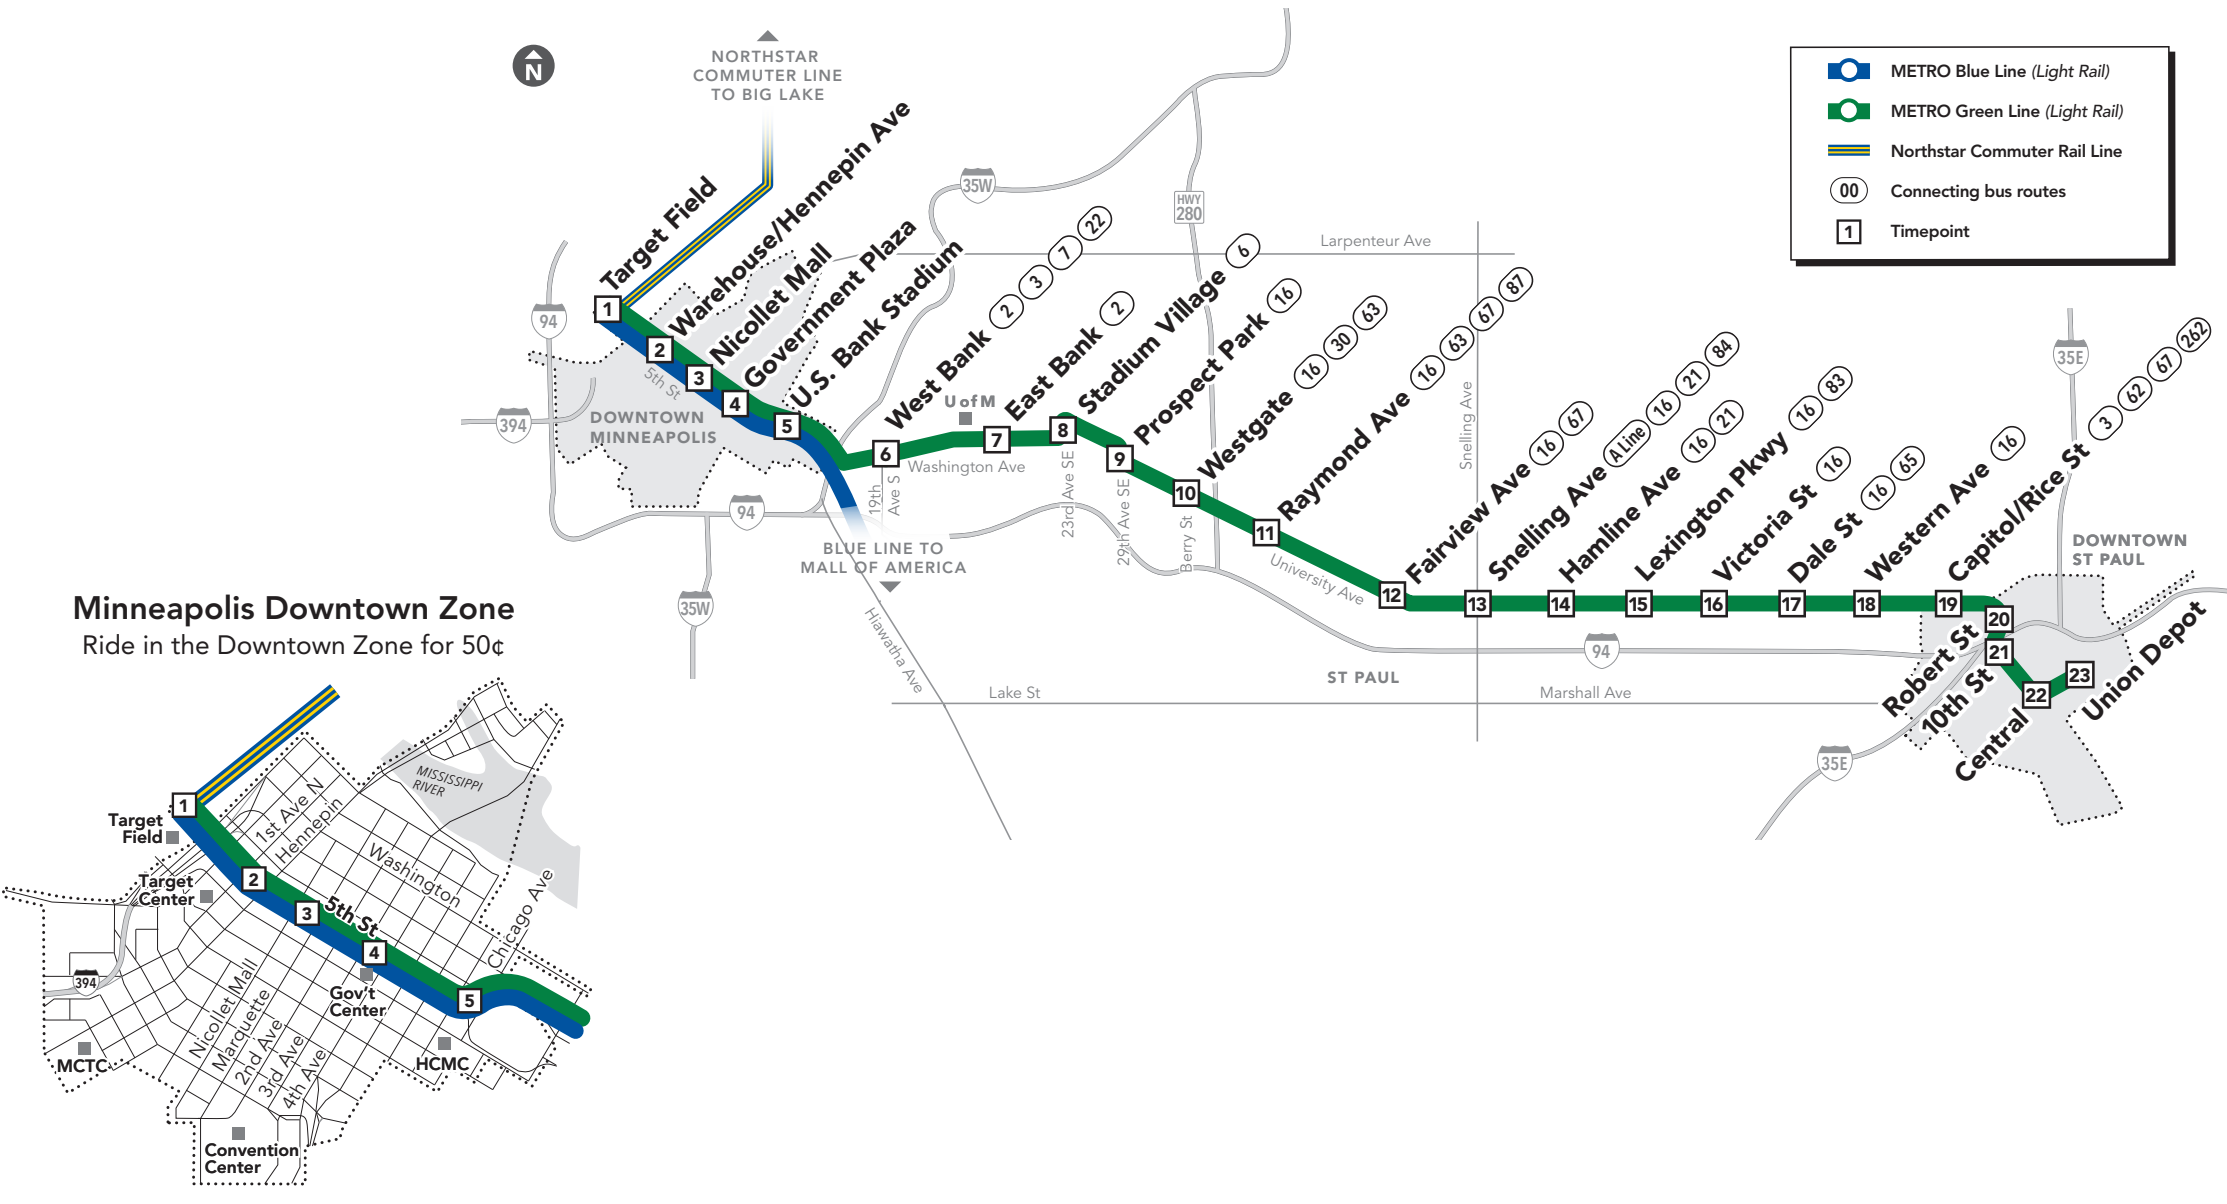

MAJOR DESTINATIONS:

- Downtown Minneapolis**
 - Target Field
 - U.S. Bank Stadium
- Minneapolis**
 - University of Minnesota
- St Paul**
 - University Ave
 - Midway Center
 - State Capitol
- Downtown St Paul**

612-373-3333 • metrotransit.org

All METRO service is wheelchair accessible.

APPROXIMATE TRAVEL TIME BETWEEN STATIONS (IN MINUTES)

From	To	Minutes
Target Field	Warehouse District/Hennepin Ave	2
Warehouse District/Hennepin Ave	Nicollet Mall	2
Nicollet Mall	Government Plaza	2
Government Plaza	U.S. Bank Stadium	2
U.S. Bank Stadium	West Bank	3
West Bank	East Bank	2
East Bank	Stadium Village	2
Stadium Village	Prospect Park	2
Prospect Park	Westgate	2
Westgate	Raymond Ave	2
Raymond Ave	Fairview Ave	2
Fairview Ave	Snelling Ave	2
Snelling Ave	Hamline Ave	2
Hamline Ave	Lexington Pkwy	2
Lexington Pkwy	Victoria St	2
Victoria St	Dale St	2
Dale St	Western Ave	1
Western Ave	Capitol/Rice St	2
Capitol/Rice St	Robert St	2
Robert St	10th St	2
10th St	Central	2
Central	Union Depot	3