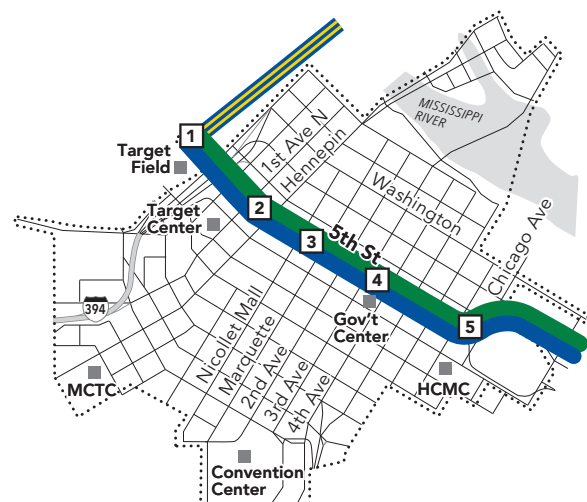

## MAJOR DESTINATIONS:

- Downtown Minneapolis**
  - Target Field
  - U.S. Bank Stadium
- Minneapolis**
  - Hiawatha Ave
  - VA Medical Center
- Fort Snelling**
- Airport**
- Bloomington**
- Mall of America**

### APPROXIMATE TRAVEL TIME BETWEEN STATIONS (IN MINUTES)

Target Field	2
Warehouse District/Hennepin Ave	2
Nicollet Mall	2
Government Plaza	2
U.S. Bank Stadium	2
Cedar-Riverside	1
Franklin Ave	3
Lake St/Midtown	2
38th St	2
46th St	2
50th St/Minnehaha Park	2
VA Medical Center	2
Fort Snelling	2
Terminal 1–Lindbergh Station	2
Terminal 2–Humphrey Station	2
American Blvd	3
Bloomington Central	2
28th Ave	2
Mall of America	4

Every 10 minutes at these minutes past each hour

Every 10 minutes at these minutes past each hour

Every 15 minutes at these minutes past each hour

Saturday, Sunday & Holiday

SOUTHBOUND from downtown Minneapolis to Mall of America

route number and letter	1	2	3	4	5	6	7	8	9	10	11	12	13	14	15	16	17	18	19	
	AM																			
Blue	-	-	-	-	-	-	-	-	-	-	-	-	-	-	-	-	-	-	-	-
Blue	-	-	-	-	-	-	-	-	-	-	-	-	-	-	-	-	-	-	-	-
Blue	4:00	4:03	4:05	4:07	4:09	4:11	4:13	4:14	4:17	4:19	4:21	4:23	4:25	4:27	4:29	4:31	4:34	4:36	4:38	4:42
Blue	4:16	4:19	4:21	4:23	4:25	4:27	4:29	4:30	4:33	4:35	4:37	4:39	4:41	4:43	4:45	4:47	4:50	4:52	4:54	4:58
Blue	4:41	4:44	4:46	4:48	4:50	4:52	4:54	4:55	4:58	5:00	5:02	5:04	5:06	5:08	5:10	5:12	5:15	5:17	5:19	5:23
Blue	5:02	5:05	5:07	5:09	5:11	5:13	5:15	5:16	5:19	5:21	5:23	5:25	5:27	5:29	5:31	5:33	5:36	5:38	5:40	5:44
Blue	5:21	5:24	5:26	5:28	5:30	5:32	5:34	5:35	5:38	5:40	5:42	5:44	5:46	5:48	5:50	5:52	5:55	5:57	5:59	6:03
Blue	5:41	5:44	5:46	5:48	5:50	5:52	5:54	5:55	5:58	6:00	6:02	6:04	6:06	6:08	6:10	6:12	6:15	6:17	6:19	6:23
Blue	5:58	6:01	6:03	6:05	6:07	6:09	6:11	6:12	6:15	6:17	6:19	6:21	6:23	6:25	6:27	6:29	6:32	6:34	6:36	6:40
Blue	6:23	6:26	6:28	6:30	6:32	6:34	6:36	6:37	6:40	6:42	6:44									