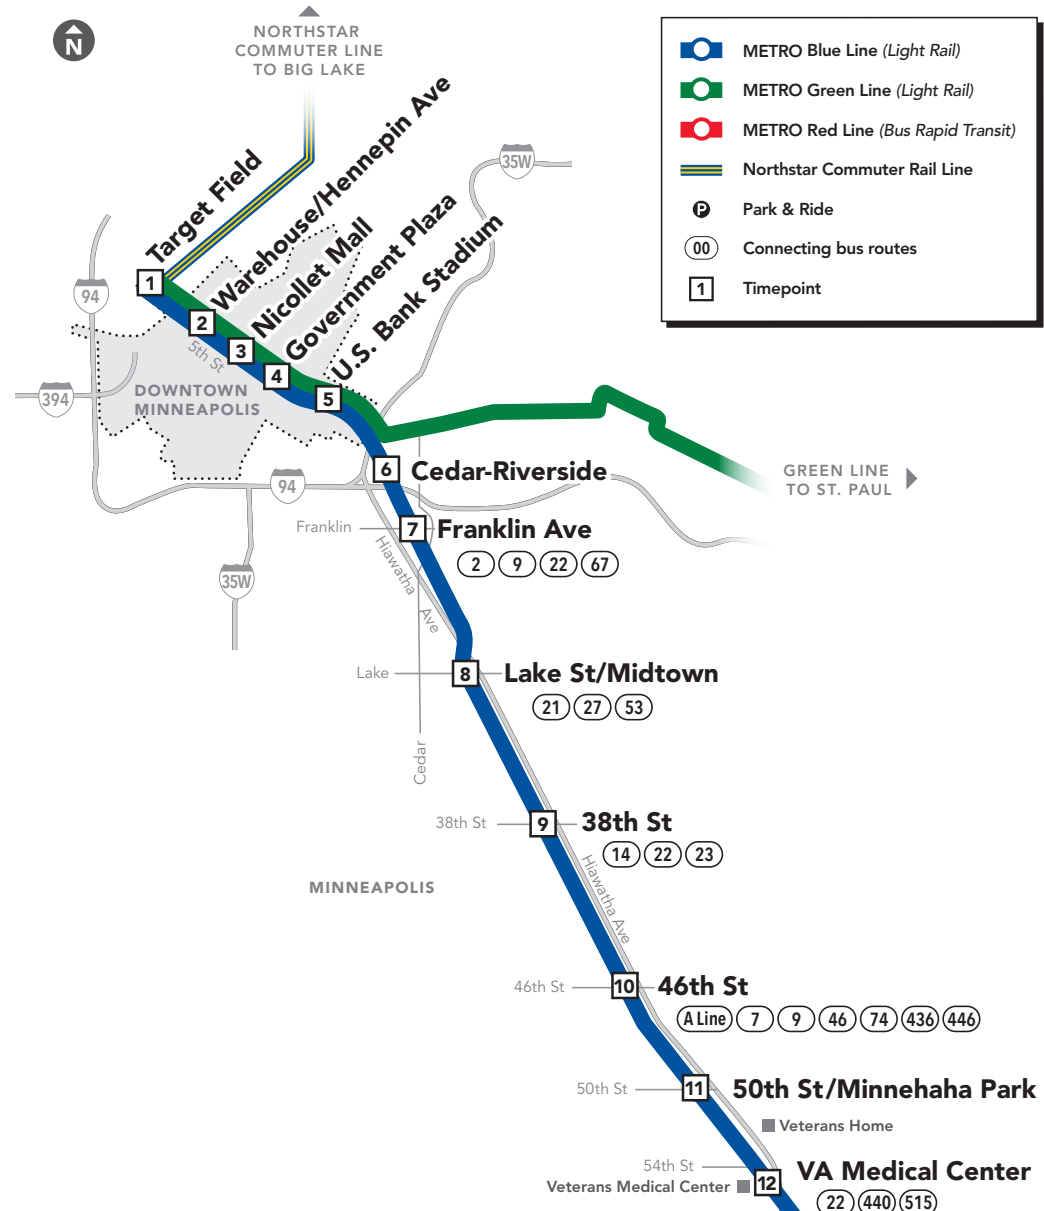

METRO Blue Line LIGHT RAIL

MAJOR DESTINATIONS:

- **Downtown Minneapolis**
  - Target Field
  - U.S. Bank Stadium
- **Minneapolis**
  - Hiawatha Ave
  - VA Medical Center
- **Fort Snelling**
- **Airport**
- **Bloomington**
- **Mall of America**

612-373-3333 • metrotransit.org

All METRO service is wheelchair accessible.

This route is part of the High Frequency network and operates at least every 15 minutes weekdays from 6 am–7 pm and Saturdays from 9 am–6 pm. See schedule for details.

All buses and trains have bike racks so you can bring your bicycle along. Lockers are also available for rent. Details at metrotransit.org/bike.

Look for instructions on the rack. Details at metrotransit.org/bike.