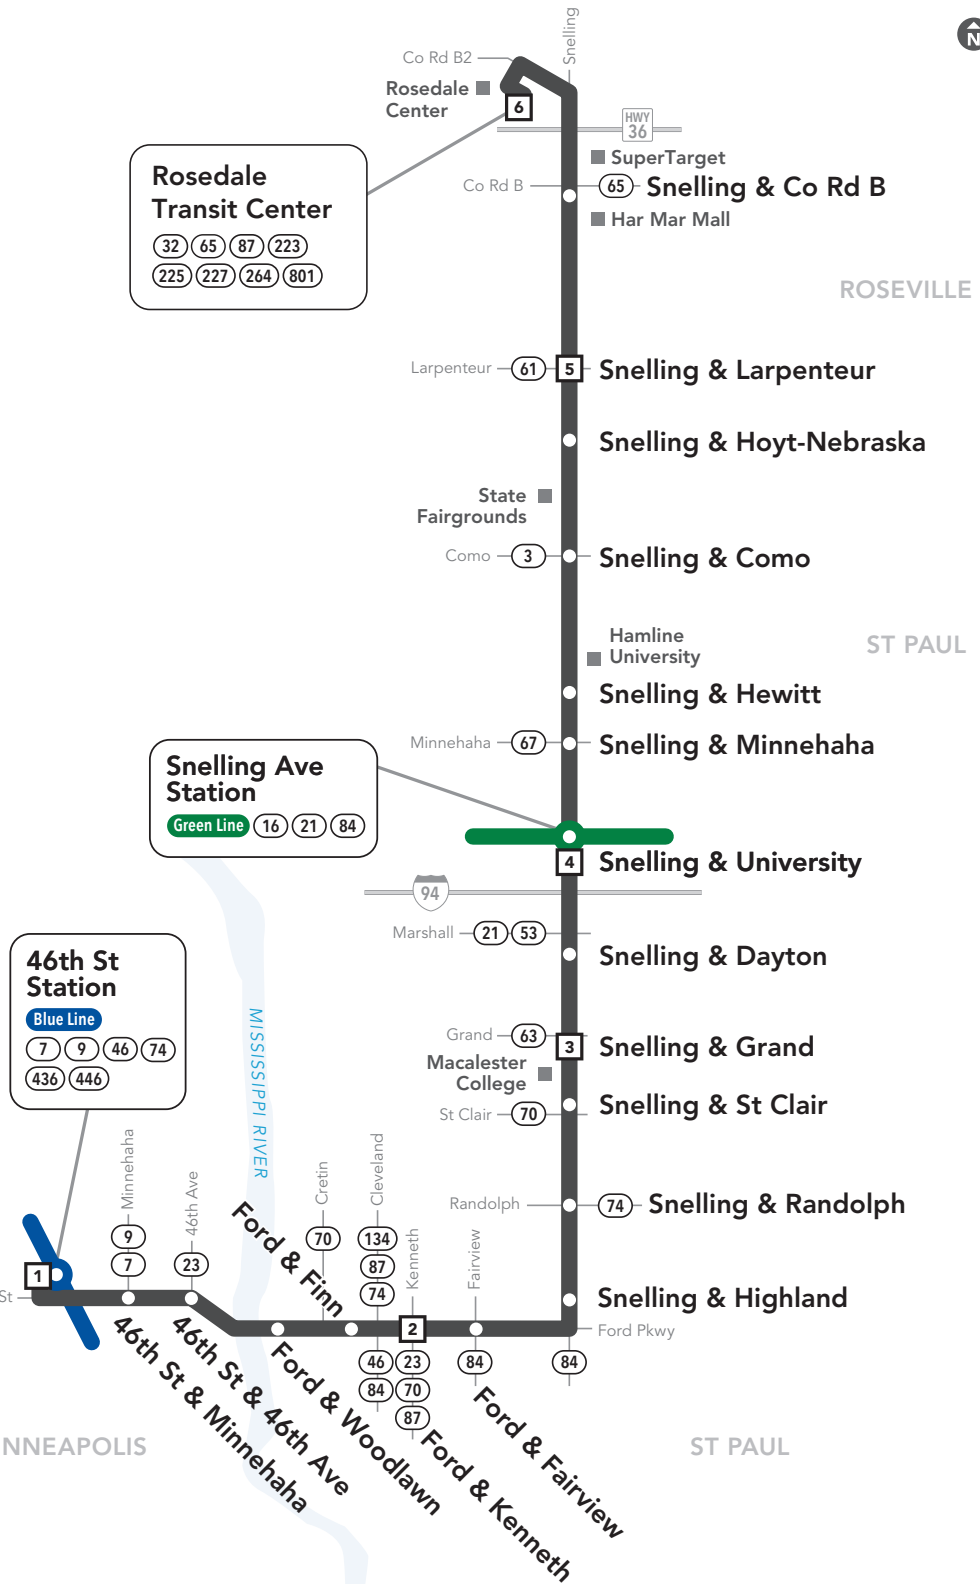

## MAJOR DESTINATIONS:

- Roseville**
  - Rosedale Center
- St Paul**
  - Snelling Ave
  - Snelling Ave Station
  - Ford Parkway
- Minneapolis**
  - 46th St Station

612-373-3333 • metrotransit.org

### NexTrip

Real-time departure information.

Special Note: A Line does NOT serve the Big Bowl stop. See Rosedale Transit Center Detail map above.