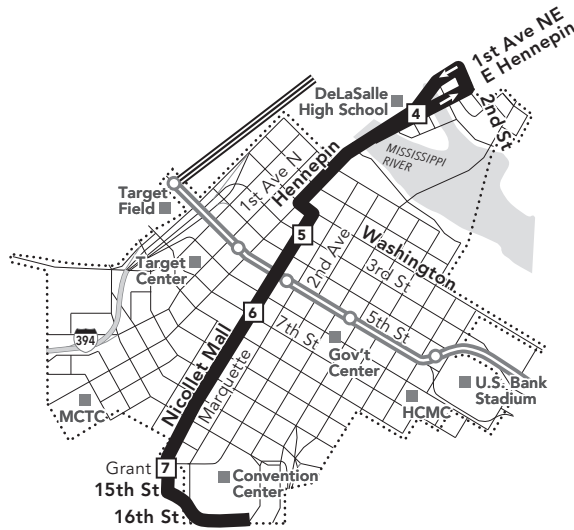

Minneapolis Downtown Zone

Ride in the Downtown Zone for 50¢

	Timepoint on schedule Find the timepoint nearest your stop, and use that column of the schedule. Your stop may be between timepoints.		Limited Service Only certain trips take this route.
	Regular Route Bus will pick up or drop off customers at any bus stop along this route.		Limited-Stop Service Buses serve only designated stops along this route segment.
	METRO Line and Stations METRO trains or buses will pick up or drop off customers at any station along this route.		Designated Bus Stop On Limited Stop service, buses serve only these stops.
	Northstar Commuter Line Transfers from Northstar to buses or light rail are free. Transfers from buses or light rail to Northstar require an additional fare.		Route Ending Point Trips with the indicated number/letter end at this point. Number/letter is found in schedules and on bus destination signs.
	High Frequency Service Service every 15 minutes on weekdays 6 am – 7 pm and on Saturdays 9 am – 6 pm.		Route Letter Indicates which trips travel on this section of the route. Letter is found in schedules and on bus destination signs.
			Connecting Routes See those route schedules for details.

Monday — Friday

NORTHBOUND from south Minneapolis to Columbia Heights via downtown Minneapolis