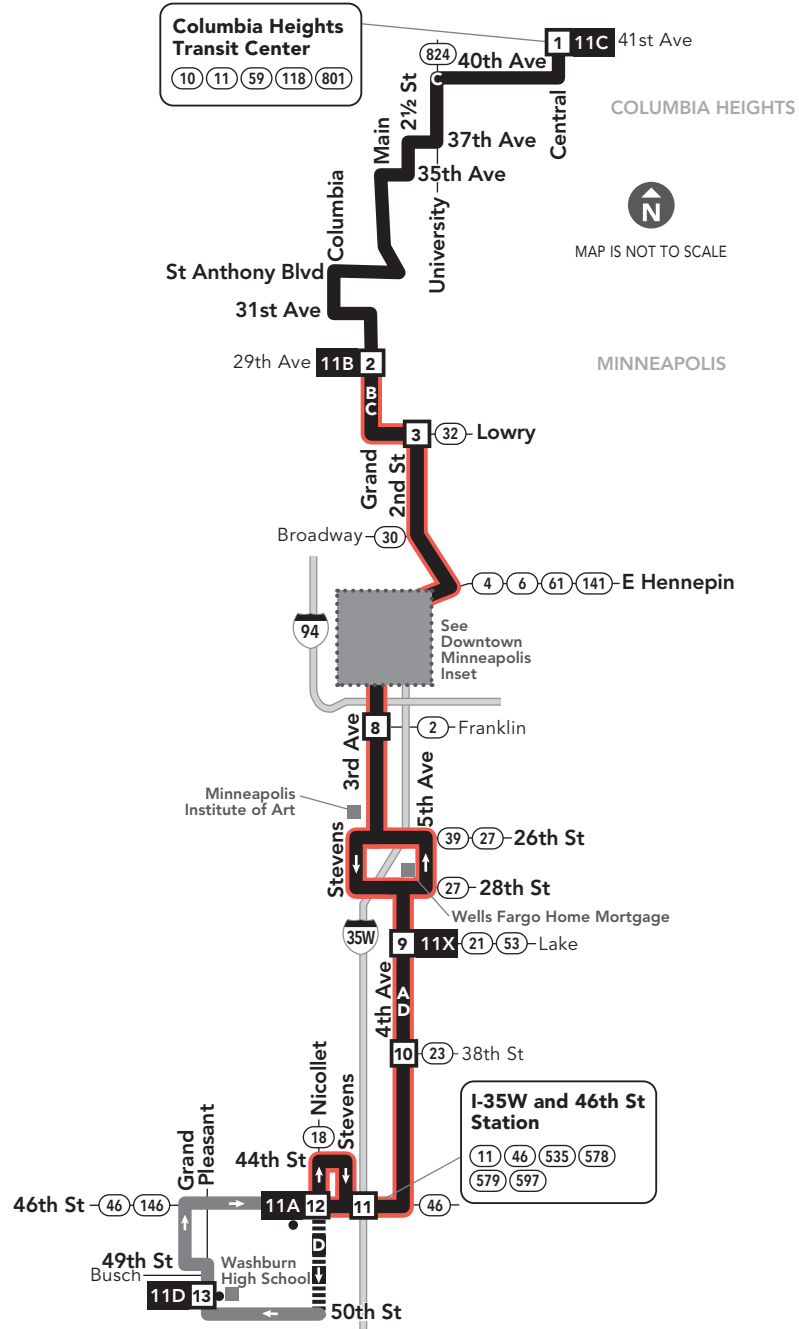

HIGH Frequency

Effective 3/9/2019

LOCAL BUS ROUTE

MAJOR DESTINATIONS:

- **Columbia Heights**
  Columbia Heights Transit Center
- **NE Minneapolis**
  2nd St
- **Downtown Minneapolis**
- **South Minneapolis**
  3rd Ave
  4th Ave
  I-35W and 46th St Station

612-373-3333 • metrotransit.org

Reading a schedule: a step-by-step guide

1. Find the schedule for the **day** of the week and the **direction** you plan to travel.
2. Look at the map and find the **timepoints** nearest your trip start and end points. Your stop may be between timepoints.
3. Read down the column to see what **time** a bus will depart from a given timepoint. Read across a row to see when the bus will reach another timepoint. If the time is blank, that trip does not serve that timepoint.

Not all stops are shown on this timetable.

Use the timepoints on the map and the schedule to estimate the arrival of your bus. For details, call Transit Information or explore our interactive map and trip planning tools at metrotransit.org.