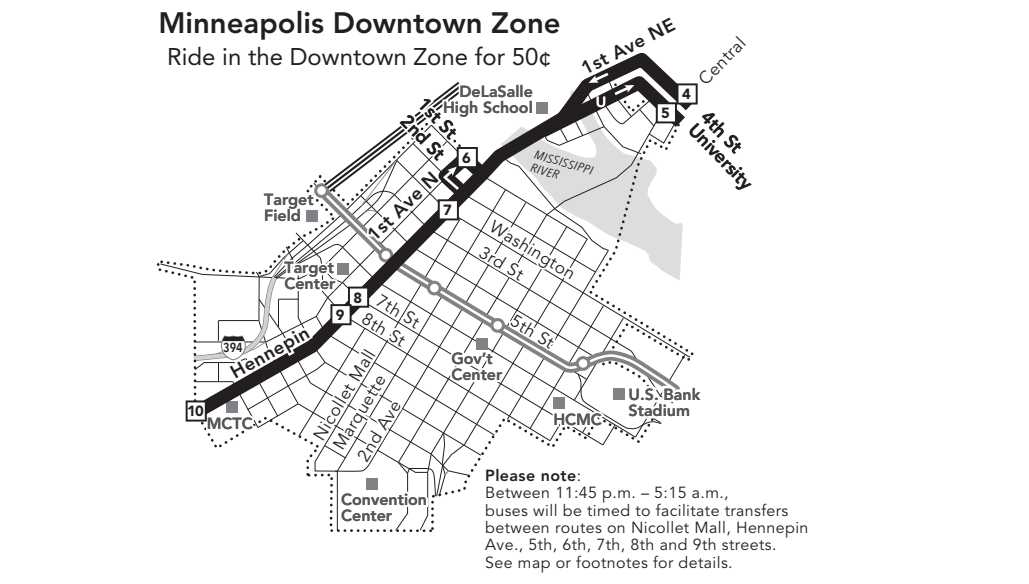

- MAJOR DESTINATIONS: SE Minneapolis, Stadium Village Station, University of Minnesota, Dinkytown, 4th St SE, University Ave, Downtown Minneapolis, South Minneapolis, Hennepin Ave, Uptown Transit Station, France Ave, Xerxes Ave, Edina, Wooddale Ave, Southdale Center, Edina Industrial Park

Reading a schedule: a step-by-step guide. 1. Find the schedule for the day of the week and the direction you plan to travel. 2. Look at the map and find the timepoints nearest your trip start and end points. 3. Read down the column to see what time a bus will depart from a given timepoint. Read across a row to see when the bus will reach another timepoint.

Metro Transit Mobile App. Now you can plan your trip, see arrival information for bus and trains and buy transit tickets all on the go! Download the free app on Google Play or iTunes.

- Timepoint on schedule: Find the timepoint nearest your stop, and use that column of the schedule. Your stop may be between timepoints. Regular Route: Bus will pick up or drop off customers at any bus stop along this route. METRO Line and Stations: METRO trains and buses will pick up or drop off customers at any station along this route. Northstar Commuter Line: Transfers from Northstar to buses or light rail are free. High Frequency Service: Service every 15 minutes on weekdays 6 am - 7 pm and on Saturdays 9 am - 6 pm. Limited Service: Only certain trips take this route. Route Ending Point: Trips with the indicated number/letter end at this point. Route Letter: Indicates which trips travel on this section of the route. Connecting Routes: See those route-schedules for details. Park & Ride Lot: Park free at these lots while you commute.

Park & Ride Locations. Park free at these lots while you commute. No overnight parking. EDINA • Southdale Transit Center: York Ave and 66th St W

Go-To Card Retail Locations. A refillable Go-To Card is the most convenient way to travel by transit! Buy a Go-To Card or add value to an existing card at one of these locations or online. EDINA • Cub Foods: 6775 York Ave S MINNEAPOLIS • Lunds & Byerlys: 25 University Ave SE • Metro Transit Service Center: 719 Marquette Ave • Unbank: 727 Hennepin Ave

Saturday NORTHBOUND from Edina and south Minneapolis to the U of M or downtown Minneapolis

Table with columns for route number and letter, and timepoints from 6A to 6U. Rows show departure times for each route.

Bus arrives 10 minutes before time shown. Bus arrives 12 minutes before time shown. Bus arrives 7 minutes before time shown.

Sunday & Holiday NORTHBOUND from Edina and south Minneapolis to the U of M or downtown Minneapolis

Table with columns for route number and letter, and timepoints from 6A to 6U. Rows show departure times for each route on Sundays and holidays.

Bus arrives 4 minutes before time shown. Bus arrives 7 minutes before time shown.

Saturday SOUTHBOUND from the U of M or downtown Minneapolis to south Minneapolis and Edina

Table with columns for route number and letter, and timepoints from 6C to 6U. Rows show departure times for each route.

Bus arrives 12 minutes before time shown.

Sunday & Holiday SOUTHBOUND from the U of M or downtown Minneapolis to south Minneapolis and Edina

Table with columns for route number and letter, and timepoints from 6C to 6U. Rows show departure times for each route on Sundays and holidays.

Bus arrives 12 minutes before time shown. Bus arrives 5 minutes before time shown. Bus arrives 5 minutes before time shown.

Trip Planner form with fields for To, From, and a Go button.