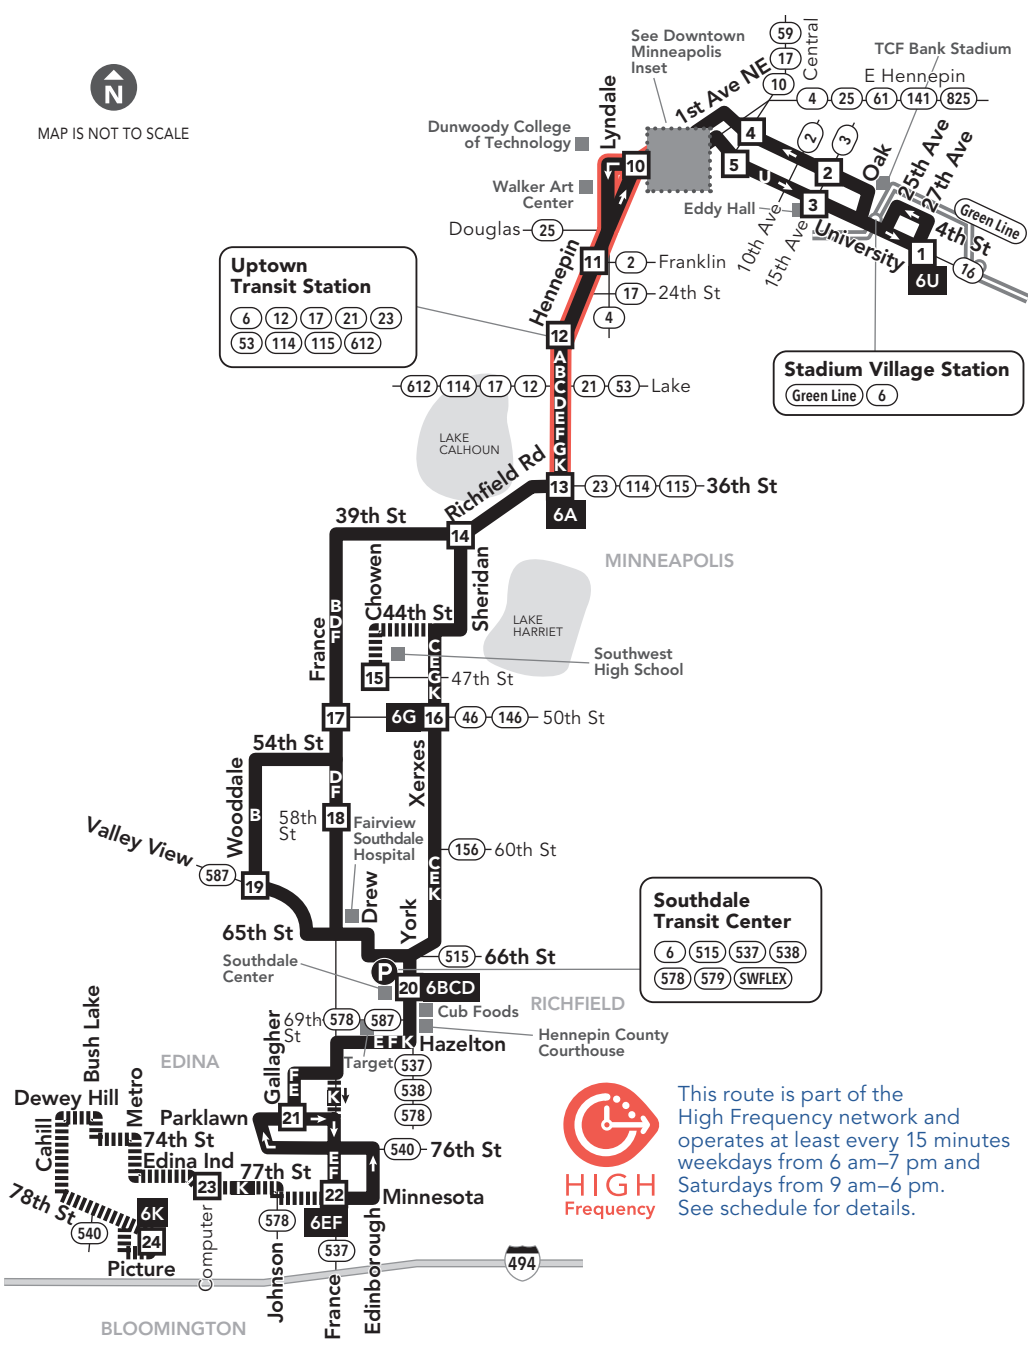

- MAJOR DESTINATIONS: SE Minneapolis, Stadium Village Station, University of Minnesota, Dinkytown, 4th St SE, University Ave, Downtown Minneapolis, South Minneapolis, Hennepin Ave, Uptown Transit Station, France Ave, Xerxes Ave, Edina, Wooddale Ave, Southdale Center, Edina Industrial Park

Reading a schedule: a step-by-step guide. 1. Find the schedule for the day of the week and the direction you plan to travel. 2. Look at the map and find the timepoints nearest your trip start and end points. 3. Read down the column to see what time a bus will depart from a given timepoint. Read across a row to see when the bus will reach another timepoint.

Metro Transit Mobile App. Now you can plan your trip, see arrival information for bus and trains and buy transit tickets all on the go! Download the free app on Google Play or iTunes.

- Timepoint on schedule: Find the timepoint nearest your stop, and use that column of the schedule. Your stop may be between timepoints. Regular Route: Bus will pick up or drop off customers at any bus stop along this route. METRO Line and Stations: METRO trains and buses will pick up or drop off customers at any station along this route. Northstar Commuter Line: Transfers from Northstar to buses or light rail are free. High Frequency Service: Service every 15 minutes on weekdays 6 am - 7 pm and on Saturdays 9 am - 6 pm. Limited Service: Only certain trips take this route. Route Ending Point: Trips with the indicated number/letter end at this point. Route Letter: Indicates which trips travel on this section of the route. Connecting Routes: See those route-schedules for details. Park & Ride Lot: Park free at these lots while you commute.

Park & Ride Locations. Park free at these lots while you commute. No overnight parking. EDINA • Southdale Transit Center: York Ave and 66th St W

Go-To Card Retail Locations. A refillable Go-To Card is the most convenient way to travel by transit! Buy a Go-To Card or add value to an existing card at one of these locations or online. EDINA • Cub Foods: 6775 York Ave S MINNEAPOLIS • Lunds & Byerlys: 25 University Ave SE • Metro Transit Service Center: 719 Marquette Ave • Unbank: 727 Hennepin Ave

Saturday NORTHBOUND from Edina and south Minneapolis to the U of M or downtown Minneapolis

Table with columns for route number and letter, and timepoints from 6A to 6U. Rows show departure times for each route.

Bus arrives 10 minutes before time shown. Bus arrives 12 minutes before time shown. Bus arrives 7 minutes before time shown.

Sunday & Holiday NORTHBOUND from Edina and south Minneapolis to the U of M or downtown Minneapolis

Table with columns for route number and letter, and timepoints from 6A to 6U. Rows show departure times for each route on Sundays and holidays.

Bus arrives 4 minutes before time shown. Bus arrives 7 minutes before time shown.

Saturday SOUTHBOUND from the U of M or downtown Minneapolis to south Minneapolis and Edina

Table with columns for route number and letter, and timepoints from 6C to 6U. Rows show departure times for each route.

Bus arrives 12 minutes before time shown.

Sunday & Holiday SOUTHBOUND from the U of M or downtown Minneapolis to south Minneapolis and Edina

Table with columns for route number and letter, and timepoints from 6C to 6U. Rows show departure times for each route on Sundays and holidays.

Bus arrives 12 minutes before time shown. Bus arrives 5 minutes before time shown. Bus arrives 5 minutes before time shown.

Trip Planner form with fields for To, From, and a Go button.