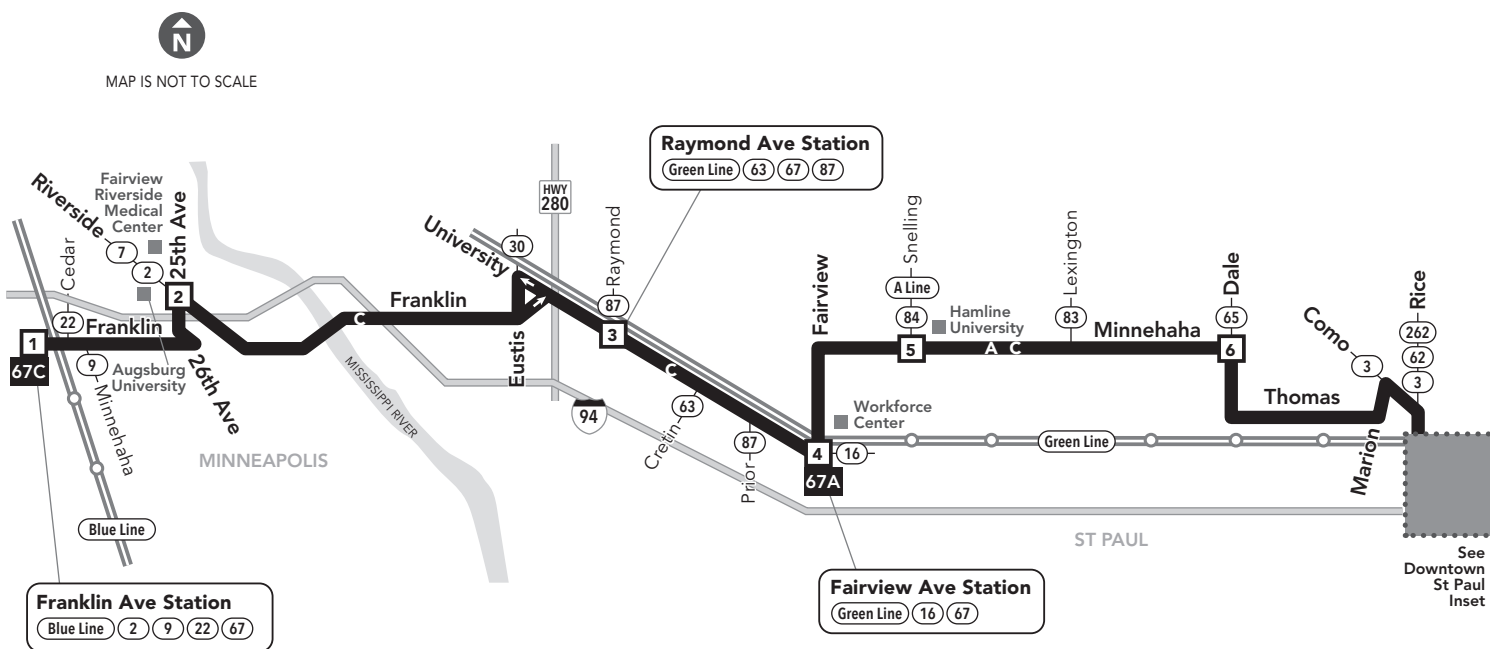

Effective 12/1/2018

LOCAL BUS ROUTE

MAJOR DESTINATIONS:

Downtown St Paul St Paul

- Capitol/Rice St Station
- Minnehaha Ave
- Hamline University
- Fairview Ave Station
- University Ave
- Raymond Ave Station

Minneapolis

- Franklin Ave
- Fairview-Riverside Medical Center
- Augsburg College
- Franklin Ave Station

St. Paul Downtown Zone Ride in the Downtown Zone for 50¢

- 3** **Timepoint on schedule**
Find the timepoint nearest your stop, and use that column of the schedule. Your stop may be between timepoints.
- Regular Route**
Bus will pick up or drop off customers at any bus stop along this route
- METRO Line and Stations**
METRO trains or buses will pick up or drop off customers at any station along this route.
- 22B** **Route Ending Point**
Trips with the indicated number/letter end at this point. Number/letter is found in schedules and on bus destination signs.
- B** **Route Letter**
Indicates which trips travel on this section of the route. Letter is found in schedules and on bus destination signs.
- (22) (717)** **Connecting Routes**
See those route schedules for details.

612-373-3333 • metrotransit.org

Go-To Card Retail Locations

A refillable Go-To Card is the most convenient way to travel by transit! Buy a Go-To Card or add value to an existing card at one of these locations or online.

Sunday & Holiday

EASTBOUND from Minneapolis to downtown St Paul

Table with 10 columns for routes (1-9) and 18 rows of departure times for AM and PM. Routes include Franklin Ave, Riverside Ave, Raymond Ave, Fairview Ave, Minnehaha Ave, and others.