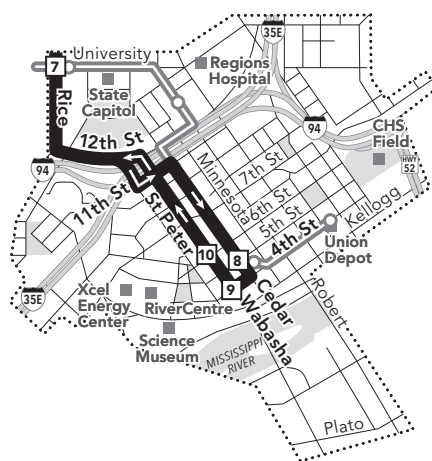

Effective 12/1/2018

LOCAL BUS ROUTE

MAJOR DESTINATIONS:

Downtown St Paul St Paul

- Capitol/Rice St Station
- Minnehaha Ave
- Hamline University
- Fairview Ave Station
- University Ave
- Raymond Ave Station

Minneapolis

- Franklin Ave
- Fairview-Riverside Medical Center
- Augsburg College
- Franklin Ave Station

St. Paul Downtown Zone Ride in the Downtown Zone for 50¢

- 3** **Timepoint on schedule**
Find the timepoint nearest your stop, and use that column of the schedule. Your stop may be between timepoints.
- Regular Route**
Bus will pick up or drop off customers at any bus stop along this route
- METRO Line and Stations**
METRO trains or buses will pick up or drop off customers at any station along this route.
- 22B** **Route Ending Point**
Trips with the indicated number/letter end at this point. Number/letter is found in schedules and on bus destination signs.
- B** **Route Letter**
Indicates which trips travel on this section of the route. Letter is found in schedules and on bus destination signs.
- (22) (717)** **Connecting Routes**
See those route schedules for details.

612-373-3333 • metrotransit.org

Go-To Card Retail Locations

A refillable Go-To Card is the most convenient way to travel by transit! Buy a Go-To Card or add value to an existing card at one of these locations or online.

Sunday & Holiday

EASTBOUND from Minneapolis to downtown St Paul

Table with 10 columns for routes (1-9) and 18 rows of departure times for AM and PM. Routes include Franklin Ave, Riverside Ave, Raymond Ave, Fairview Ave, Minnehaha Ave, and others.