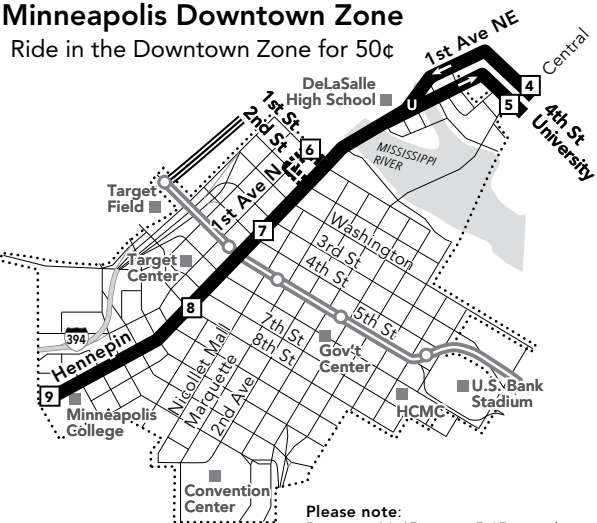

Please note: Uptown Transit Station will close in early 2024. Buses will be detoured off Hennepin Ave until further notice.

Please note: Between 11:45 p.m. – 5:15 a.m., buses will be timed to facilitate transfers between routes on Hennepin Ave and 5th St – 9th St.

Park & Ride Locations

Park free at these lots while you commute. No overnight parking.

EDINA

- Southdale Transit Center:
York Ave and 66th St W

Holiday service operates on New Year's Day, Memorial Day, Independence Day, Labor Day, Thanksgiving and Christmas. Service may be reduced on days before or after Independence Day, Thanksgiving, Christmas or New Year's Day. Look for details at metrotransit.org prior to these holidays.

Go-To Card Retail Locations

A refillable Go-To Card is the most convenient way to travel by transit! Buy a Go-To Card or add value to an existing card at one of these locations or online.

EDINA

- Cub Foods: 6775 York Ave S