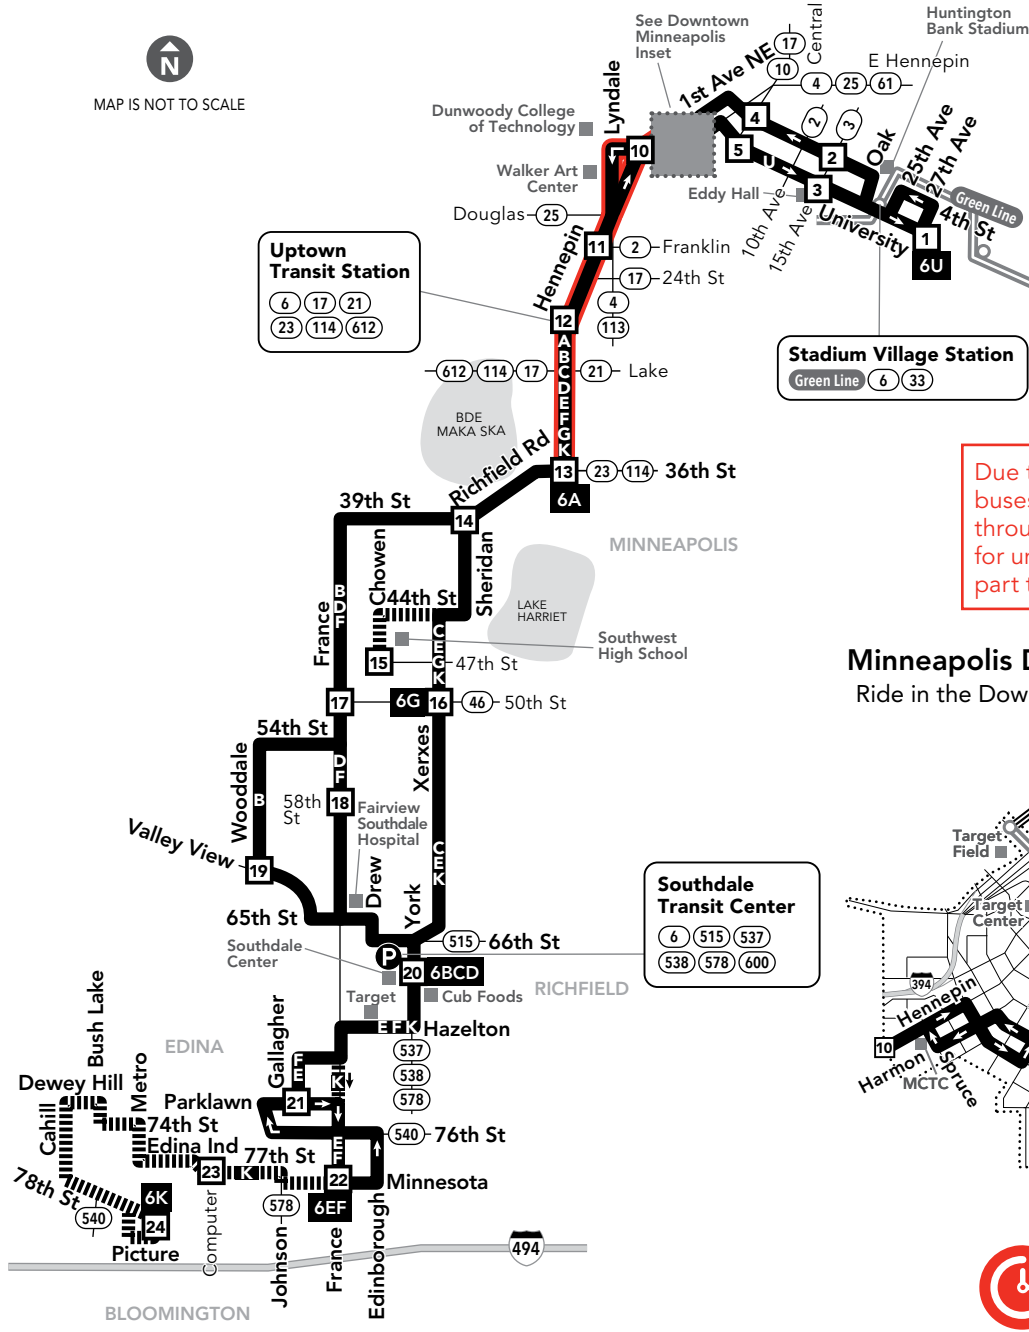

MAP IS NOT TO SCALE

Uptown Transit Station

6 17 21
23 114 612

Stadium Village Station

Green Line 6 33

Southdale Transit Center

6 515 537
538 578 600

Due to Hennepin Ave. construction, buses are detoured to Nicollet Mall through 2022. Please allow extra time for unexpected delays, and do your part to keep buses on schedule!

Please note: Between 11:45 p.m. – 5:15 a.m., buses will be timed to facilitate transfers between routes on Nicollet Mall, 5th, 6th, 7th, 8th, and 9th streets. See map or footnotes for details.

This route is part of the High Frequency network and operates at least every 15 minutes weekdays from 6 am–7 pm and Saturdays from 9 am–6 pm. See schedule for details.

Park & Ride Locations

Park free at these lots while you commute. No overnight parking.

EDINA

- Southdale Transit Center:
York Ave and 66th St W

Go-To Card Retail Locations

A refillable Go-To Card is the most convenient way to travel by transit! Buy a Go-To Card or add value to an existing card at one of these locations or online.