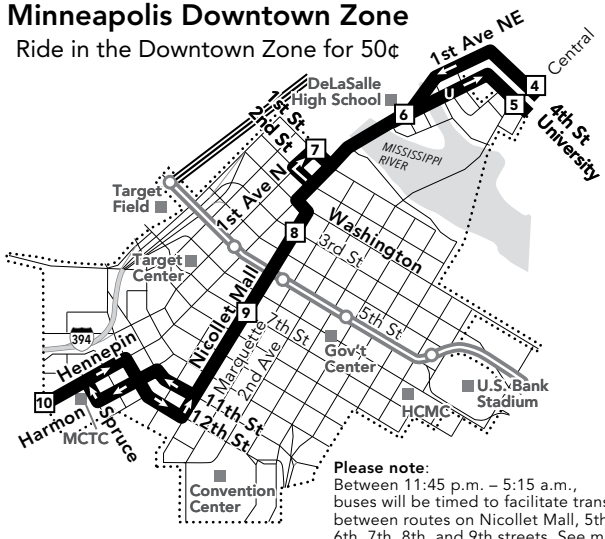

MAP IS NOT TO SCALE

Uptown Transit Station

6 17 21
23 114 612

Stadium Village Station

Green Line 6 33

Southdale Transit Center

6 515 537
538 578 600

Due to Hennepin Ave. construction, buses are detoured to Nicollet Mall through 2022. Please allow extra time for unexpected delays, and do your part to keep buses on schedule!

Please note: Between 11:45 p.m. – 5:15 a.m., buses will be timed to facilitate transfers between routes on Nicollet Mall, 5th, 6th, 7th, 8th, and 9th streets. See map or footnotes for details.

This route is part of the High Frequency network and operates at least every 15 minutes weekdays from 6 am–7 pm and Saturdays from 9 am–6 pm. See schedule for details.

Park & Ride Locations

Park free at these lots while you commute. No overnight parking.

EDINA

- Southdale Transit Center:
York Ave and 66th St W

Go-To Card Retail Locations

A refillable Go-To Card is the most convenient way to travel by transit! Buy a Go-To Card or add value to an existing card at one of these locations or online.