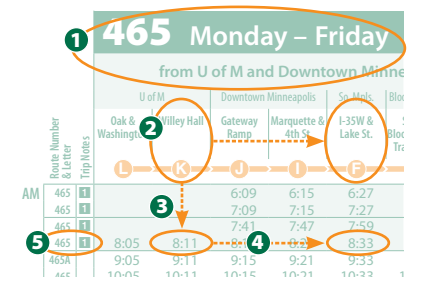

## How to Ride

Call an MVTA Customer Service representative at 952-882-7500 for help planning your trip, visit [www.mvta.com](http://www.mvta.com) to find route schedules, maps and other information, or use the online trip planner.

## Reading a Schedule

- 1 Find the timetable for the correct day of week and direction of travel.
- 2 Find the locations (TimePoints) nearest your starting point and destination. Remember that you may get on and off the bus at transit stops between the TimePoints. The TimePoint letters (A-G) provide a reference to the locations on the map.
- 3 Read down from the TimePoints to see times when buses serve those locations.
- 4 Read the times across from left to right to see when the bus will reach other locations. Each row of times from left to right represents a single bus trip.
- 5 Refer to Route Number and Letter to ensure you catch the correct bus, and look for important notes listed in Trip Notes or next to any time.

Persons with Disabilities (must be pre-qualified)		
Any Trip	Local	Express
	\$1.00	\$1.00

Children age 5 and under ride free (limit 3 per paid fare)

**Rush hours:**  
Generally, rush hour trips are between 6 a.m.-9 a.m. and 3 p.m.-6:30 p.m. Monday through Friday. Times shaded on the schedule are rush hour fares.