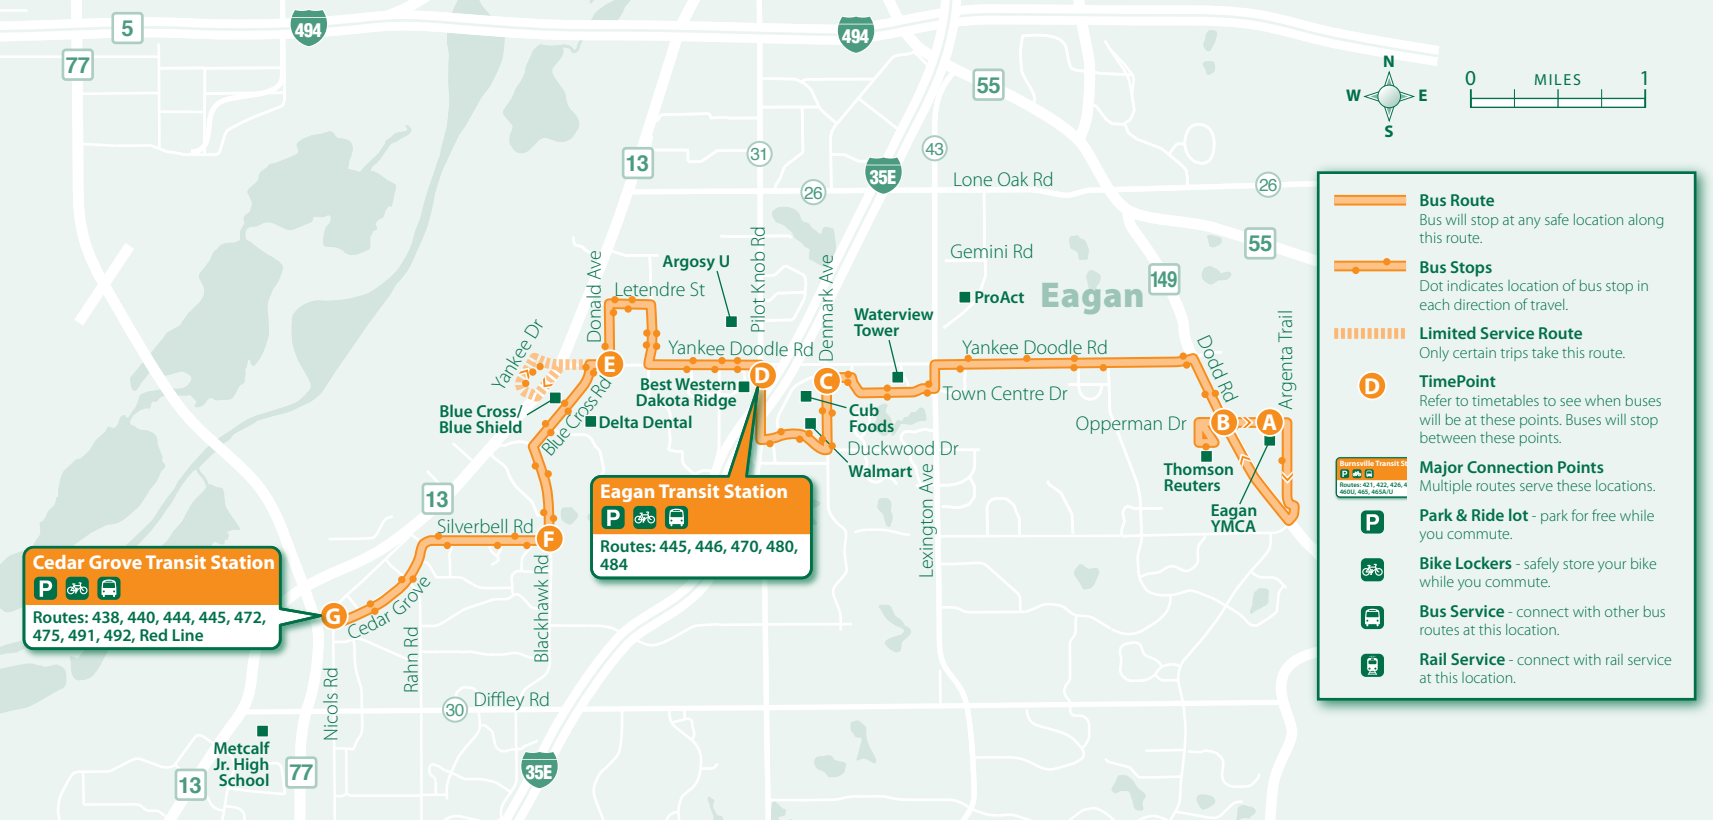

## Park & Ride Lots

**Eagan**  
**Eagan Transit Station**  
 Yankee Doodle Road & Pilot Knob Road, southeast corner of intersection.  
 Routes: 445, 446, 470, 480, 484

**Cedar Grove Transit Station**  
 Nicols Rd & Cedar Grove Pkwy  
 Routes: 438, 440, 444, 445, 472, 475, 491, 492, Red Line

**Eastbound:**  
 Cedar Grove Transit Station  
 Cedar Grove Pkwy at Cedar Grove Ln SW corner  
 Cedar Grove Pkwy at Rahn Rd SE corner  
 Silver Bell Rd at Ballantrae Rd SW corner  
 Silver Bell Rd at Willow Way SW corner  
 Silver Bell Rd at Lodestone Ln SW corner  
 Blackhawk Rd at Silver Bell Rd NE corner  
 Blackhawk Rd at Robin Ln E corner  
 Blackhawk Rd at Monterey Ln SE corner  
 Blue Cross Rd at Ashbury Rd SE corner  
 Blue Cross Rd at Blue Cross Blue Shield E corner (select trips)  
 Yankee Dr at #3500 SE corner (FS Hwy 13) (select trips)  
 Yankee Dr at BCBS River Park campus E corner (select trips)  
 Yankee Doodle Rd at Yankee Dr SE corner (select trips)  
 Blue Cross Rd at Yankee Doodle Rd SE corner  
 Donald Ave at Yankee Doodle Rd NE corner  
 Donald Ave at Letendre St SE corner  
 Letendre St at Valley Ridge Dr SW corner  
 Coachman Rd at Woodridge Apts NW corner  
 Coachman Rd at Century Pt NW corner  
 Yankee Doodle Rd at Federal Dr SW corner  
 Yankee Doodle Rd at Washington Dr SW corner  
 Eagan Transit Station  
 Duckwood Dr at Town Centre Dr S corner  
 Duckwood Dr at Hardware Hank  
 Denmark Av at Duckwood Dr NE corner  
 Denmark Av at Tamarac Point SE corner  
 Town Centre Dr at Denmark Ave SE corner  
 Town Centre Dr at Yankee Pl SE corner  
 Town Centre Dr at #1200 SW corner  
 Town Centre Dr at Lexington Ave SW corner  
 Yankee Doodle Rd at Golfview Dr SW corner  
 Yankee Doodle Rd at Wescott Woodlands SW corner  
 Yankee Doodle Rd at Ivy Ln SW corner  
 Yankee Doodle Rd at Dodd Rd SW corner  
 Dodd Rd (Hwy 149) at UPS W corner  
 Thomson Reuters Main Entrance  
 Opperman Dr at Eagan YMCA SW corner