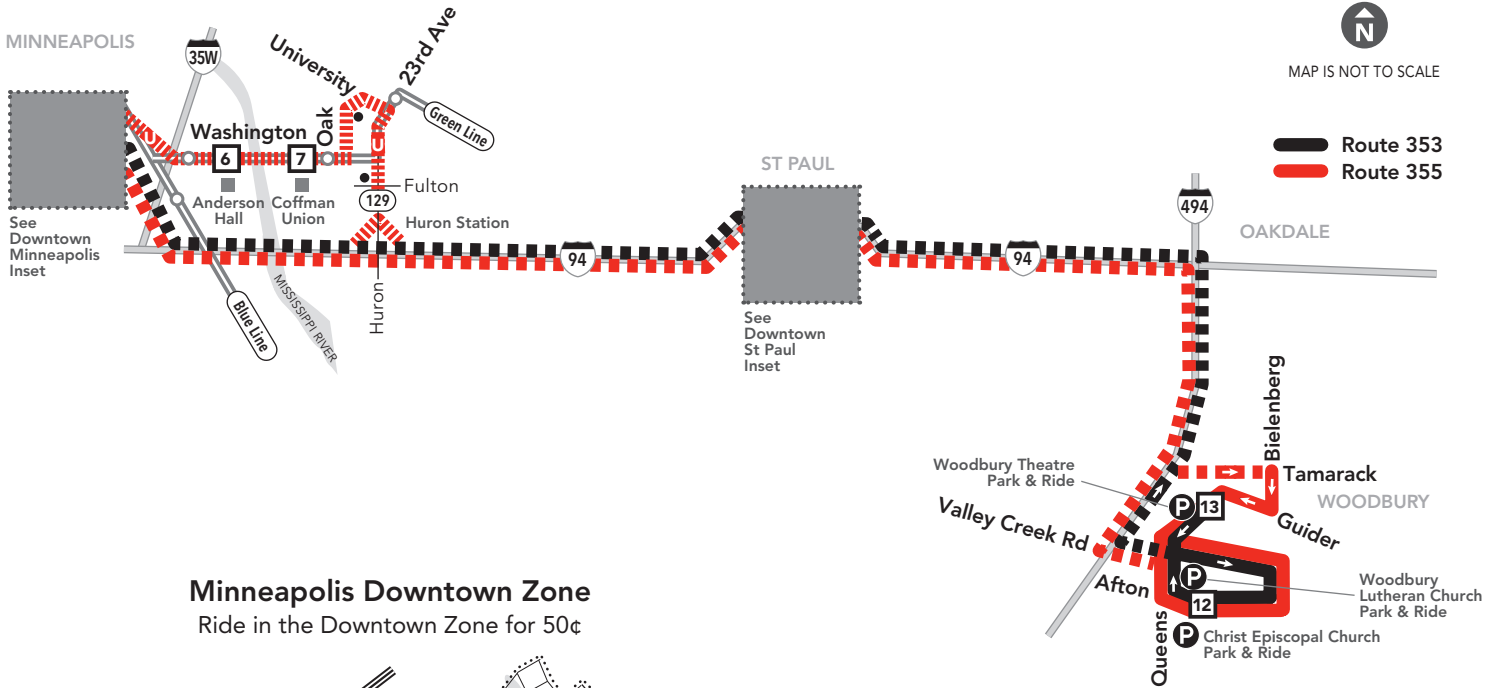

## Minneapolis Downtown Zone

Ride in the Downtown Zone for 50¢

**Please note:**  
 Routes 353 and 355 do **NOT** stop at the 6th St. and Nicollet Mall bus stop.

## St. Paul Downtown Zone

Ride in the Downtown Zone for 50¢

- Timepoint on schedule**  
Find the timepoint nearest your stop, and use that column of the schedule. Your stop may be between timepoints.
- Regular Route**  
Bus will pick up or drop off customers at any bus stop along this route
- METRO Line and Stations**  
METRO trains or buses will pick up or drop off customers at any station along this route.
- Northstar Commuter Line**  
Transfers from Northstar to buses or light rail are free. Transfers from buses or light rail to Northstar require an additional fare.
- Limited Service**  
Only certain trips take this route.
- Route Letter**  
Indicates which trips travel on this section of the route. Letter is found in schedules and on bus destination signs.
- Non-Stop Service**  
Bus does not pick up or drop off customers on these route segments.
- Designated Bus Stop**  
On Limited Stop service, buses serve only these stops.
- Connecting Routes**  
See those route schedules for details.
- Park & Ride Lot**  
Park free at these lots while you commute.

## Go-To Card Retail Locations

A refillable Go-To Card is the most convenient way to travel by transit! Buy a Go-To Card or add value to an existing card at one of these locations or online.

### This is a Pay Exit route.

On trips leaving downtown or the U of M, pay your fare at your destination. The time you exit the bus determines the fare amount.