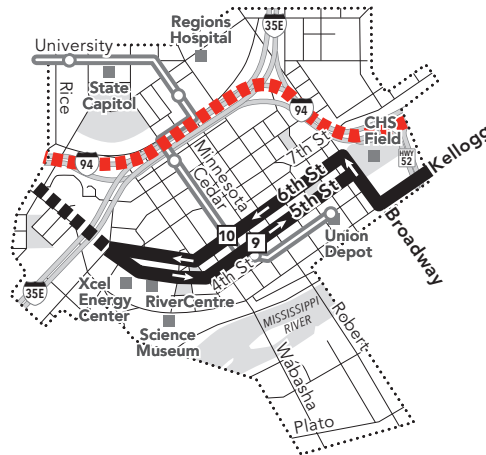

## Minneapolis Downtown Zone

Ride in the Downtown Zone for 50¢

**Please note:**  
 Routes 353 and 355 do **NOT** stop at the 6th St. and Nicollet Mall bus stop.

## St. Paul Downtown Zone

Ride in the Downtown Zone for 50¢

- Timepoint on schedule**  
Find the timepoint nearest your stop, and use that column of the schedule. Your stop may be between timepoints.
- Regular Route**  
Bus will pick up or drop off customers at any bus stop along this route
- METRO Line and Stations**  
METRO trains or buses will pick up or drop off customers at any station along this route.
- Northstar Commuter Line**  
Transfers from Northstar to buses or light rail are free. Transfers from buses or light rail to Northstar require an additional fare.
- Limited Service**  
Only certain trips take this route.
- Route Letter**  
Indicates which trips travel on this section of the route. Letter is found in schedules and on bus destination signs.
- Non-Stop Service**  
Bus does not pick up or drop off customers on these route segments.
- Designated Bus Stop**  
On Limited Stop service, buses serve only these stops.
- Connecting Routes**  
See those route schedules for details.
- Park & Ride Lot**  
Park free at these lots while you commute.

## Go-To Card Retail Locations

A refillable Go-To Card is the most convenient way to travel by transit! Buy a Go-To Card or add value to an existing card at one of these locations or online.

### This is a Pay Exit route.

On trips leaving downtown or the U of M, pay your fare at your destination. The time you exit the bus determines the fare amount.