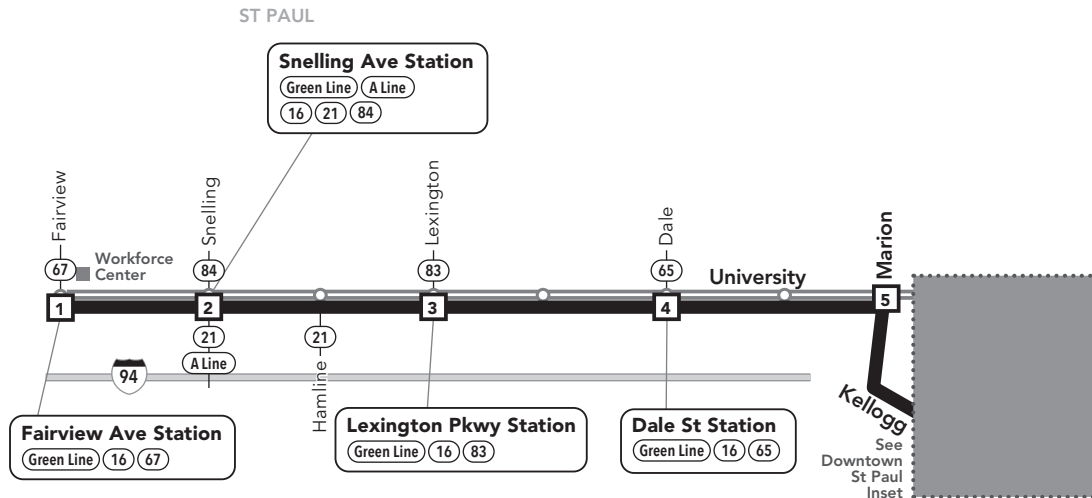

MAP IS NOT TO SCALE

St. Paul Downtown Zone

Ride in the Downtown Zone for 50¢

3 Timepoint on schedule
Find the timepoint nearest your stop, and use that column of the schedule. Your stop may be between timepoints.

Regular Route
Bus will pick up or drop off customers at any bus stop along this route

METRO Line and Stations
METRO trains or buses will pick up or drop off customers at any station along this route.

22 717 Connecting Routes
See those route schedules for details.

Go-To Card Retail Locations

A refillable Go-To Card is the most convenient way to travel by transit! Buy a Go-To Card or add value to an existing card at one of these locations or online.

ST PAUL

- Cub Foods: 1440 University Ave W
- Metro Transit Service Center: 101 5th St E - US Bank Center Skyway
- Unbank: 1098 University Ave W