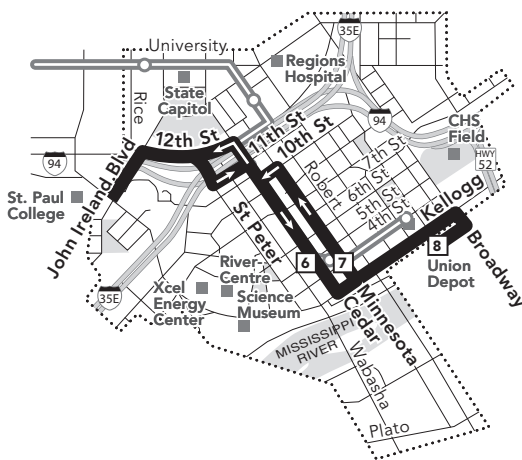

MAP IS NOT TO SCALE

St. Paul Downtown Zone

Ride in the Downtown Zone for 50¢

3 Timepoint on schedule
Find the timepoint nearest your stop, and use that column of the schedule. Your stop may be between timepoints.

Regular Route
Bus will pick up or drop off customers at any bus stop along this route

METRO Line and Stations
METRO trains or buses will pick up or drop off customers at any station along this route.

22 717 Connecting Routes
See those route schedules for details.

Go-To Card Retail Locations

A refillable Go-To Card is the most convenient way to travel by transit! Buy a Go-To Card or add value to an existing card at one of these locations or online.

ST PAUL

- Cub Foods: 1440 University Ave W
- Metro Transit Service Center: 101 5th St E - US Bank Center Skyway
- Unbank: 1098 University Ave W