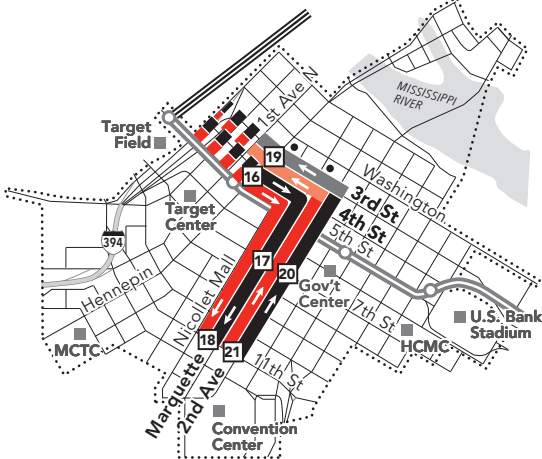

850, 852

Express Bus Routes

Effective 3/4/17

Minneapolis Downtown Zone

Ride in the Downtown Zone for 50¢

Marquette & 2nd Avenues

Express buses serve lettered bus stops every other block.

B Exit at these stops on Marquette Ave.

G Board the bus at these stops on 2nd Ave.

- 3** **Timepoint on schedule**
Find the timepoint nearest your stop, and use that column of the schedule. Your stop may be between timepoints.
- Regular Route**
Bus will pick up or drop off customers at any bus stop along this route
- METRO Line and Stations**
METRO trains or buses will pick up or drop off customers at any station along this route.
- Northstar Commuter Line**
Transfers from Northstar to buses or light rail are free. Transfers from buses or light rail to Northstar require an additional fare.
- Limited Service**
Only certain trips take this route.
- Limited-Stop Service**
Buses serve only designated stops along this route segment.
- Non-Stop Service**
Bus does not pick up or drop off customers on these route segments.
- Designated Bus Stop**
On Limited Stop service, buses serve only these stops.
- 22B** **Route Ending Point**
Trips with the indicated number/letter end at this point. Number/letter is found in schedules and on bus destination signs.
- B** **Route Letter**
Indicates which trips travel on this section of the route. Letter is found in schedules and on bus destination signs.
- 22** **717** **Connecting Routes**
See those route schedules for details.
- P** **Park & Ride Lot**
Park free at these lots while you commute.

Go-To Card Retail Locations

A refillable Go-To Card is the most convenient way to travel by transit! Buy a Go-To Card or add value to an existing card at one of these locations or online.

ANOKA

- Unbank: 205 Main St E