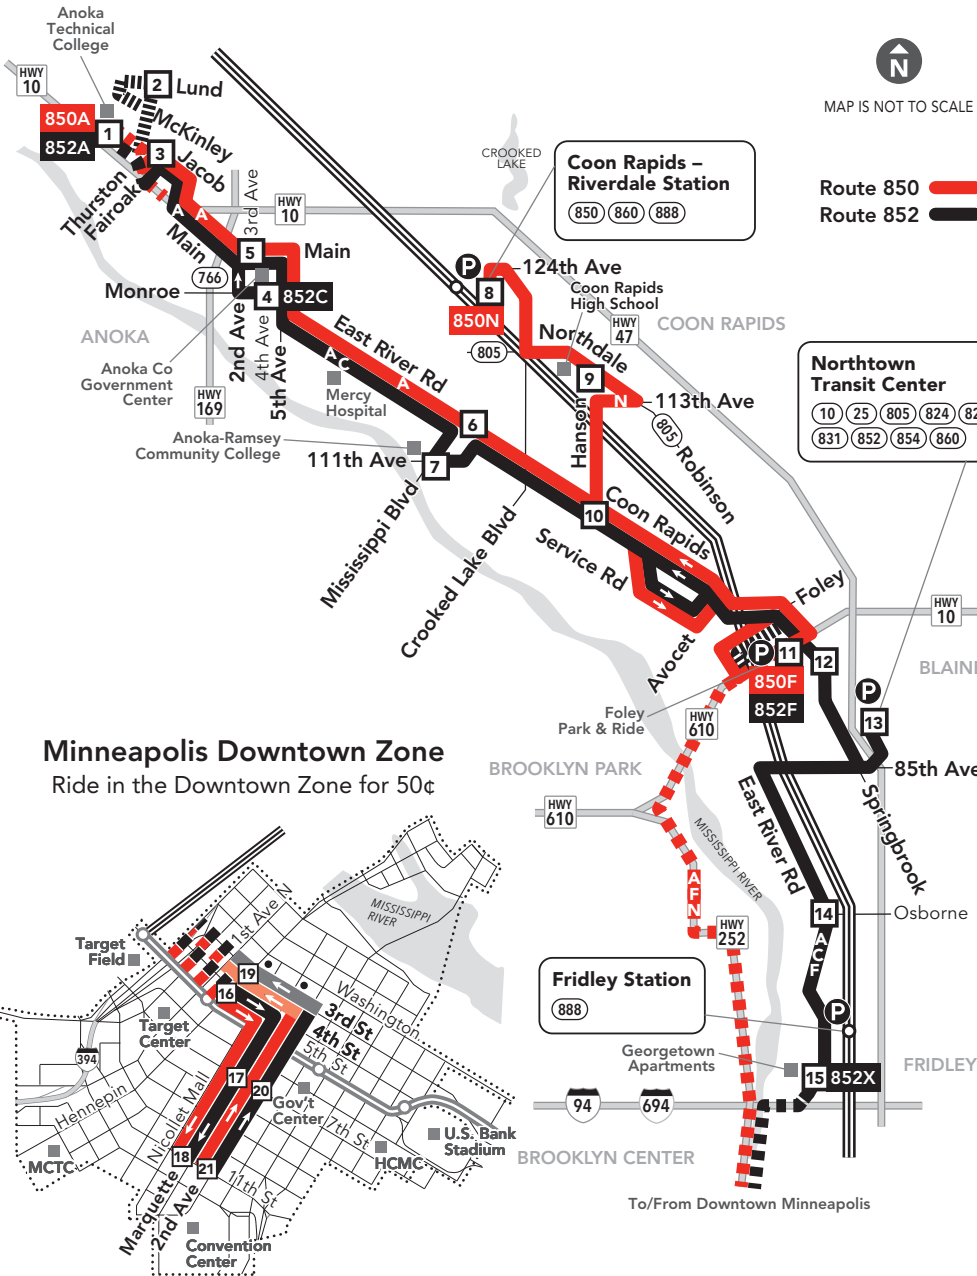

850, 852

Express Bus Routes

Effective 3/4/17

Minneapolis Downtown Zone

Ride in the Downtown Zone for 50¢

Marquette & 2nd Avenues

Express buses serve lettered bus stops every other block.

B Exit at these stops on Marquette Ave.

G Board the bus at these stops on 2nd Ave.

- 3** **Timepoint on schedule**
Find the timepoint nearest your stop, and use that column of the schedule. Your stop may be between timepoints.
- Regular Route**
Bus will pick up or drop off customers at any bus stop along this route
- METRO Line and Stations**
METRO trains or buses will pick up or drop off customers at any station along this route.
- Northstar Commuter Line**
Transfers from Northstar to buses or light rail are free. Transfers from buses or light rail to Northstar require an additional fare.
- Limited Service**
Only certain trips take this route.
- Limited-Stop Service**
Buses serve only designated stops along this route segment.
- Non-Stop Service**
Bus does not pick up or drop off customers on these route segments.
- Designated Bus Stop**
On Limited Stop service, buses serve only these stops.
- 22B** **Route Ending Point**
Trips with the indicated number/letter end at this point. Number/letter is found in schedules and on bus destination signs.
- B** **Route Letter**
Indicates which trips travel on this section of the route. Letter is found in schedules and on bus destination signs.
- 22** **717** **Connecting Routes**
See those route schedules for details.
- P** **Park & Ride Lot**
Park free at these lots while you commute.

Go-To Card Retail Locations

A refillable Go-To Card is the most convenient way to travel by transit! Buy a Go-To Card or add value to an existing card at one of these locations or online.

ANOKA

- Unbank: 205 Main St E