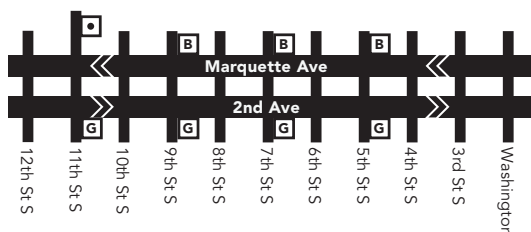

850, 852

Express Bus Routes

Effective 3/4/17

Minneapolis Downtown Zone

Ride in the Downtown Zone for 50¢

Marquette & 2nd Avenues

Express buses serve lettered bus stops every other block.

B Exit at these stops on Marquette Ave.

G Board the bus at these stops on 2nd Ave.

- 3** **Timepoint on schedule**
Find the timepoint nearest your stop, and use that column of the schedule. Your stop may be between timepoints.
- Regular Route**
Bus will pick up or drop off customers at any bus stop along this route
- METRO Line and Stations**
METRO trains or buses will pick up or drop off customers at any station along this route.
- Northstar Commuter Line**
Transfers from Northstar to buses or light rail are free. Transfers from buses or light rail to Northstar require an additional fare.
- Limited Service**
Only certain trips take this route.
- Limited-Stop Service**
Buses serve only designated stops along this route segment.
- Non-Stop Service**
Bus does not pick up or drop off customers on these route segments.
- Designated Bus Stop**
On Limited Stop service, buses serve only these stops.
- 22B** **Route Ending Point**
Trips with the indicated number/letter end at this point. Number/letter is found in schedules and on bus destination signs.
- B** **Route Letter**
Indicates which trips travel on this section of the route. Letter is found in schedules and on bus destination signs.
- 22** **717** **Connecting Routes**
See those route schedules for details.
- P** **Park & Ride Lot**
Park free at these lots while you commute.

Go-To Card Retail Locations

A refillable Go-To Card is the most convenient way to travel by transit! Buy a Go-To Card or add value to an existing card at one of these locations or online.

ANOKA

- Unbank: 205 Main St E