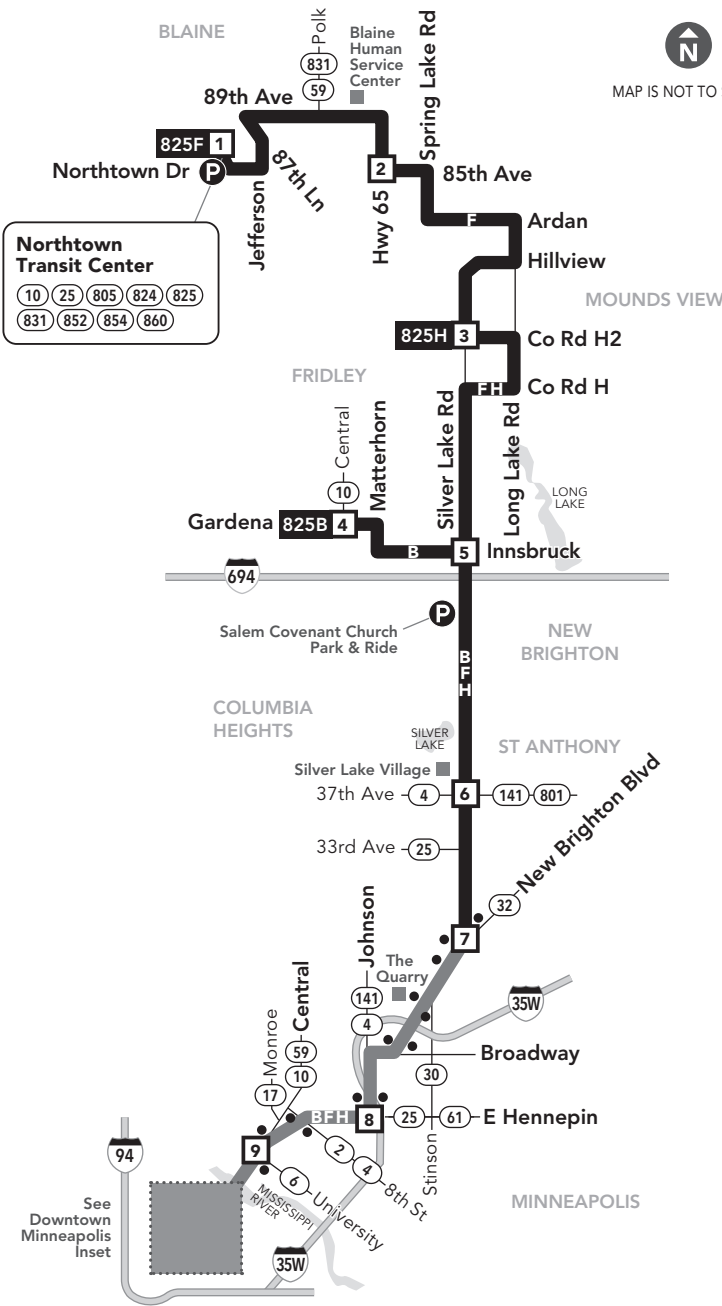

Effective 3/4/17