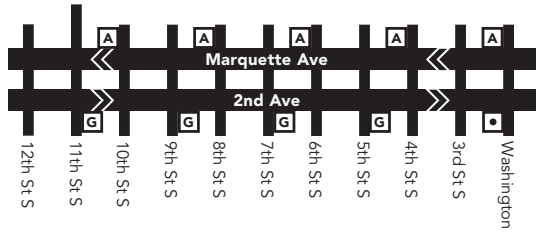

Limited-Stop Service
Buses serve only designated stops along this route segment.

Designated Bus Stop
On Limited Stop service, buses serve only these stops.

22B Route Ending Point
Trips with the indicated number/letter end at this point. Number/letter is found in schedules and on bus destination signs.

B Route Letter
Indicates which trips travel on this section of the route. Letter is found in schedules and on bus destination signs.

22 717 Connecting Routes
See those route schedules for details.

P Park & Ride Lot
Park free at these lots while you commute.

Minneapolis Downtown Zone

Ride in the Downtown Zone for 50¢

- Limited stop service stops only at the following designated stops:**
- St Anthony Blvd and Silver Lake Rd
 - New Brighton Blvd and St Anthony Shopping Center (southbound)
 - New Brighton Blvd and The Quarry
 - New Brighton Blvd and Broadway St
 - Johnson St and E Hennepin Ave
 - E Hennepin Ave and 8th St
 - Central Ave and 4th St (southbound)
 - Central Ave and University Ave (northbound)

Marquette & 2nd Avenues
Express buses serve lettered bus stops every other block.

A Exit the bus at these stops on Marquette Ave.

G Board at these stops on 2nd Ave.

Go-To Card Retail Locations

A refillable Go-To Card is the most convenient way to travel by transit! Buy a Go-To Card or add value to an existing card at one of these locations or online.