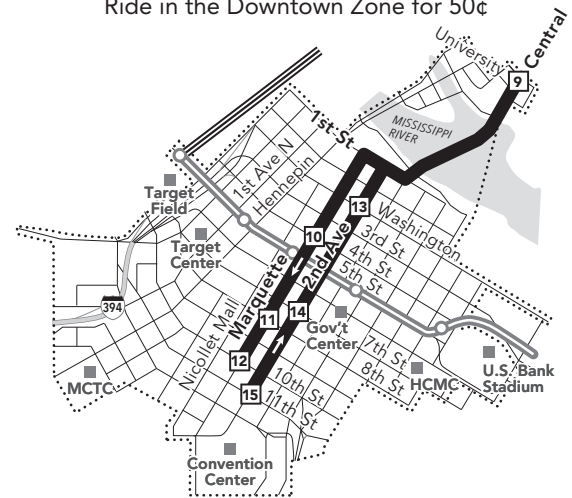

Limited-Stop Service
Buses serve only designated stops along this route segment.

Designated Bus Stop
On Limited Stop service, buses serve only these stops.

22B Route Ending Point
Trips with the indicated number/letter end at this point. Number/letter is found in schedules and on bus destination signs.

B Route Letter
Indicates which trips travel on this section of the route. Letter is found in schedules and on bus destination signs.

22 717 Connecting Routes
See those route schedules for details.

P Park & Ride Lot
Park free at these lots while you commute.

Minneapolis Downtown Zone

Ride in the Downtown Zone for 50¢

- Limited stop service stops only at the following designated stops:**
- St Anthony Blvd and Silver Lake Rd
 - New Brighton Blvd and St Anthony Shopping Center (southbound)
 - New Brighton Blvd and The Quarry
 - New Brighton Blvd and Broadway St
 - Johnson St and E Hennepin Ave
 - E Hennepin Ave and 8th St
 - Central Ave and 4th St (southbound)
 - Central Ave and University Ave (northbound)

Marquette & 2nd Avenues
Express buses serve lettered bus stops every other block.

A Exit the bus at these stops on Marquette Ave.

G Board at these stops on 2nd Ave.

Go-To Card Retail Locations

A refillable Go-To Card is the most convenient way to travel by transit! Buy a Go-To Card or add value to an existing card at one of these locations or online.