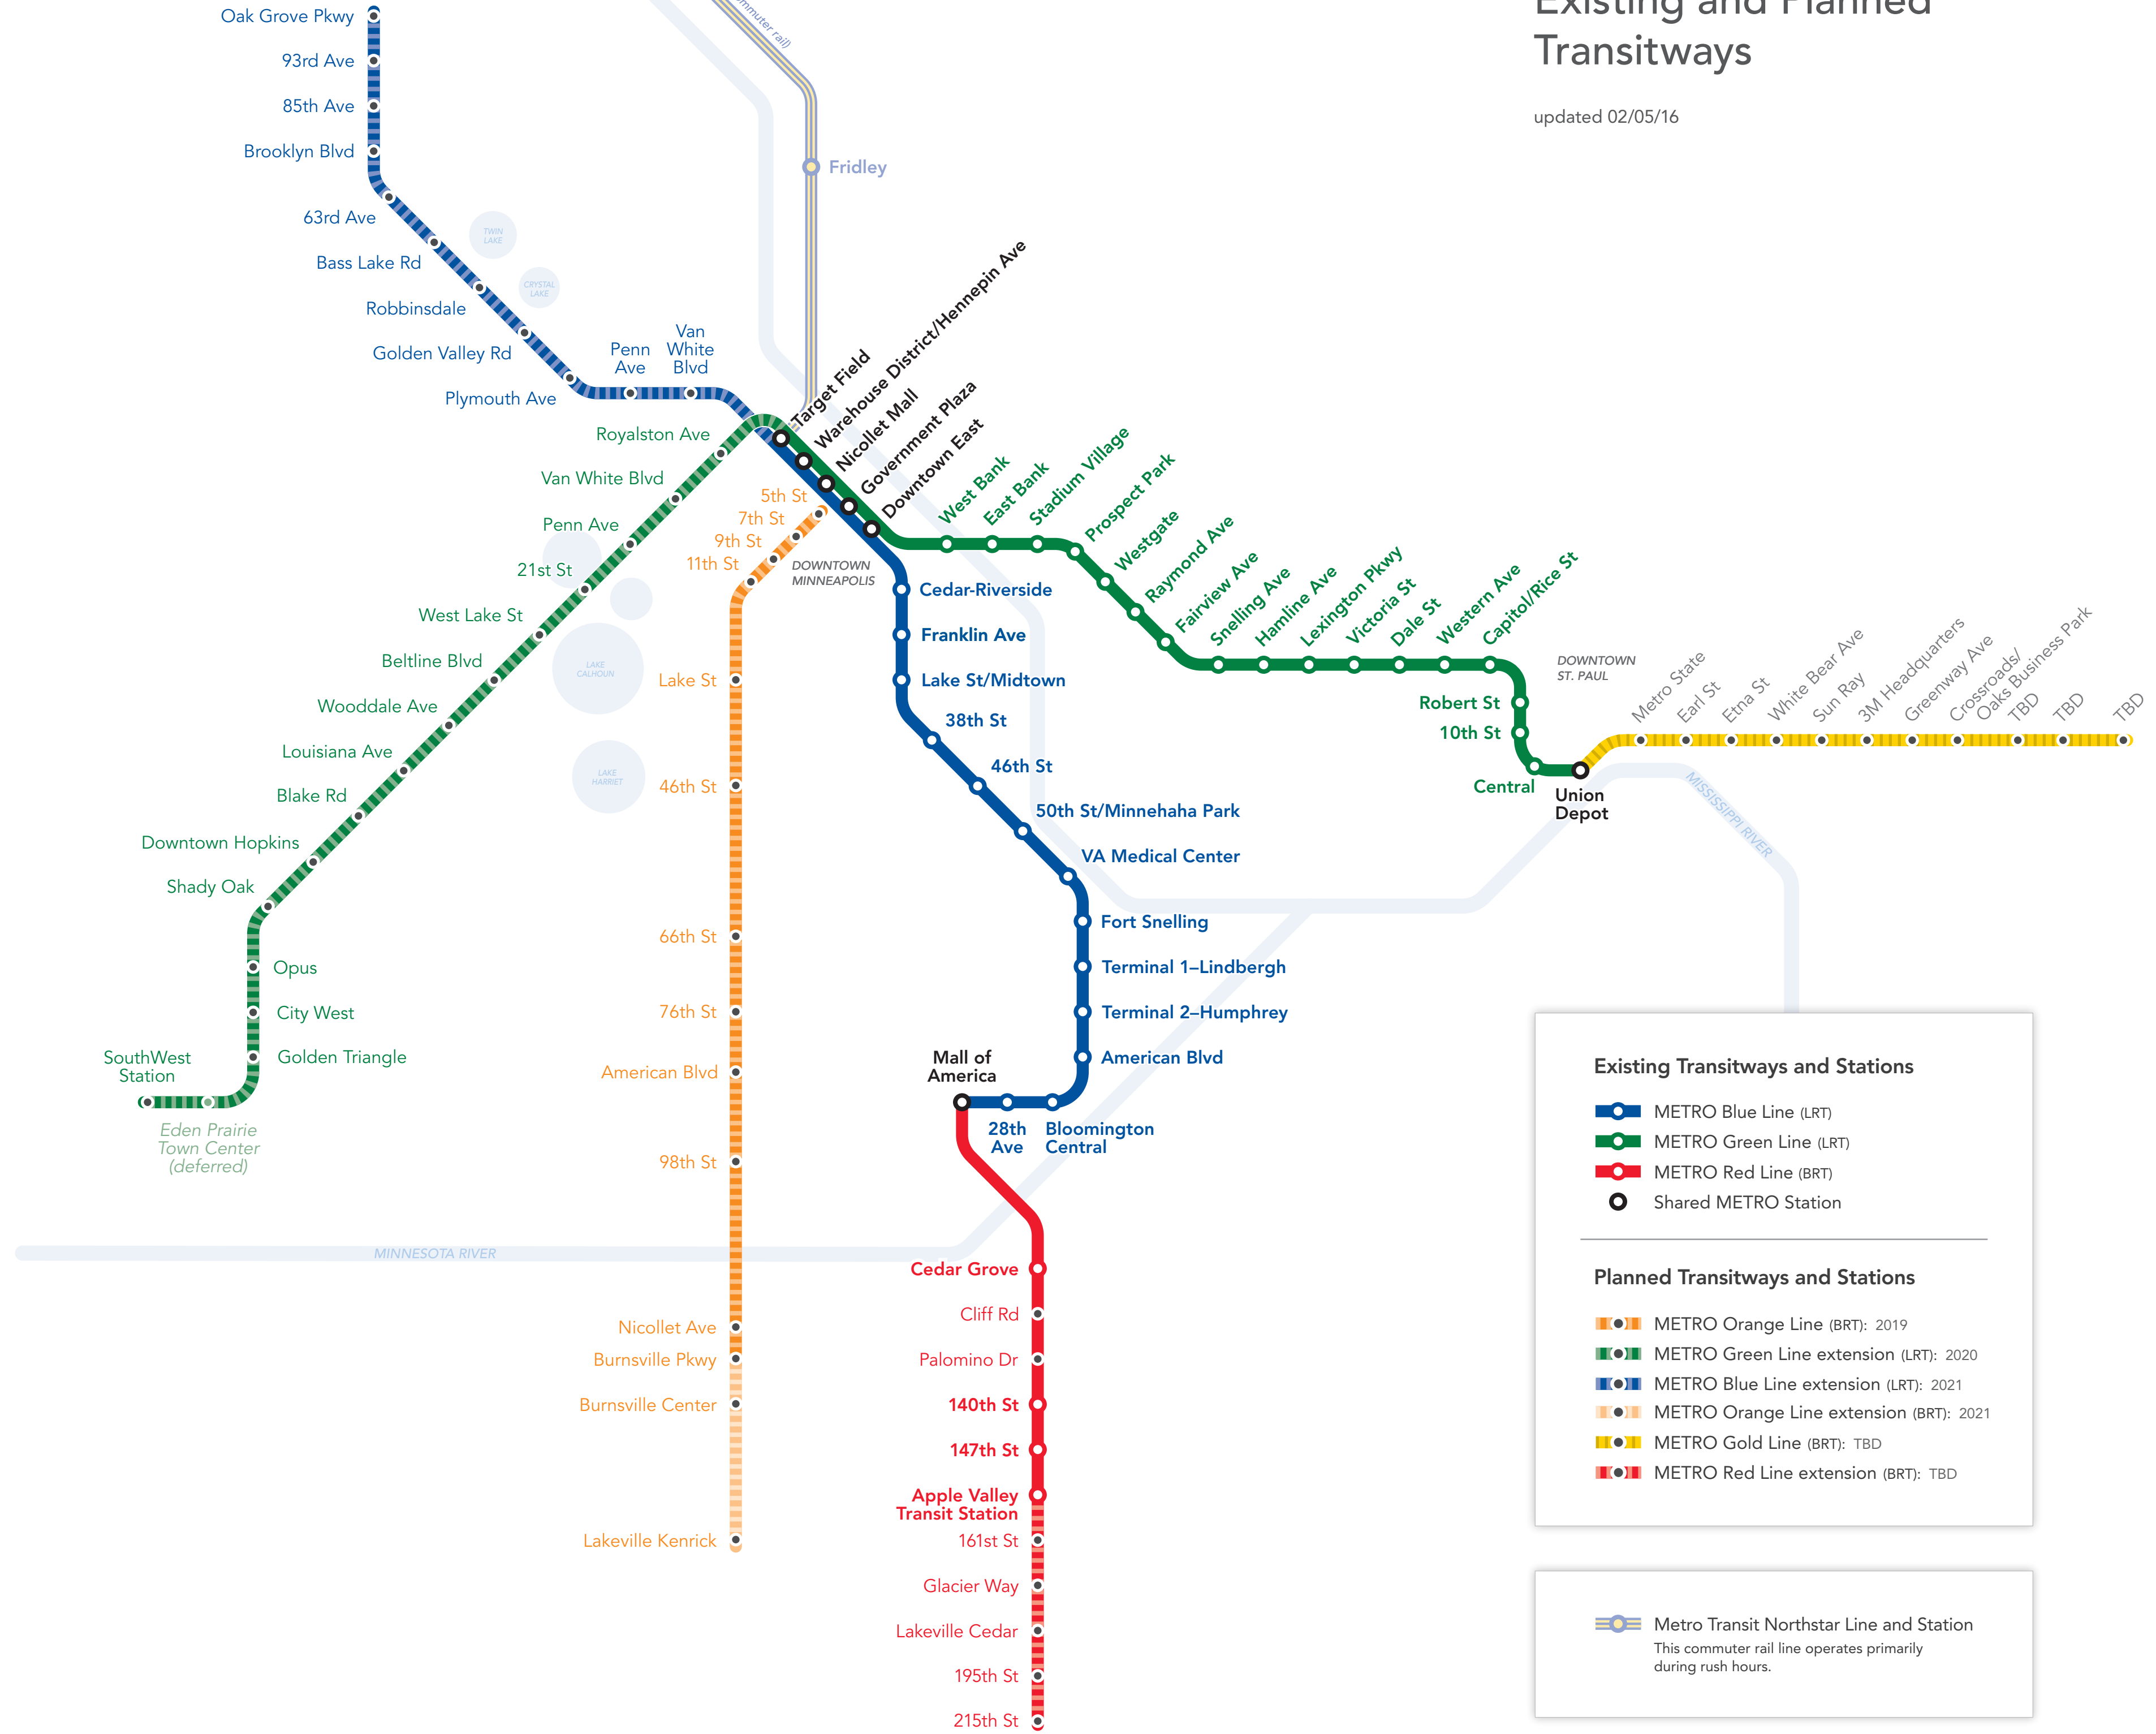

Big Lake
Elk River
Ramsey
Anoka
Coon Rapids/Riverdale

Existing and Planned Transitways

updated 02/05/16

Existing Transitways and Stations

- METRO Blue Line (LRT)
- METRO Green Line (LRT)
- METRO Red Line (BRT)
- Shared METRO Station

Planned Transitways and Stations

- METRO Orange Line (BRT): 2019
- METRO Green Line extension (LRT): 2020
- METRO Blue Line extension (LRT): 2021
- METRO Orange Line extension (BRT): 2021
- METRO Gold Line (BRT): TBD
- METRO Red Line extension (BRT): TBD

Metro Transit Northstar Line and Station
This commuter rail line operates primarily during rush hours.