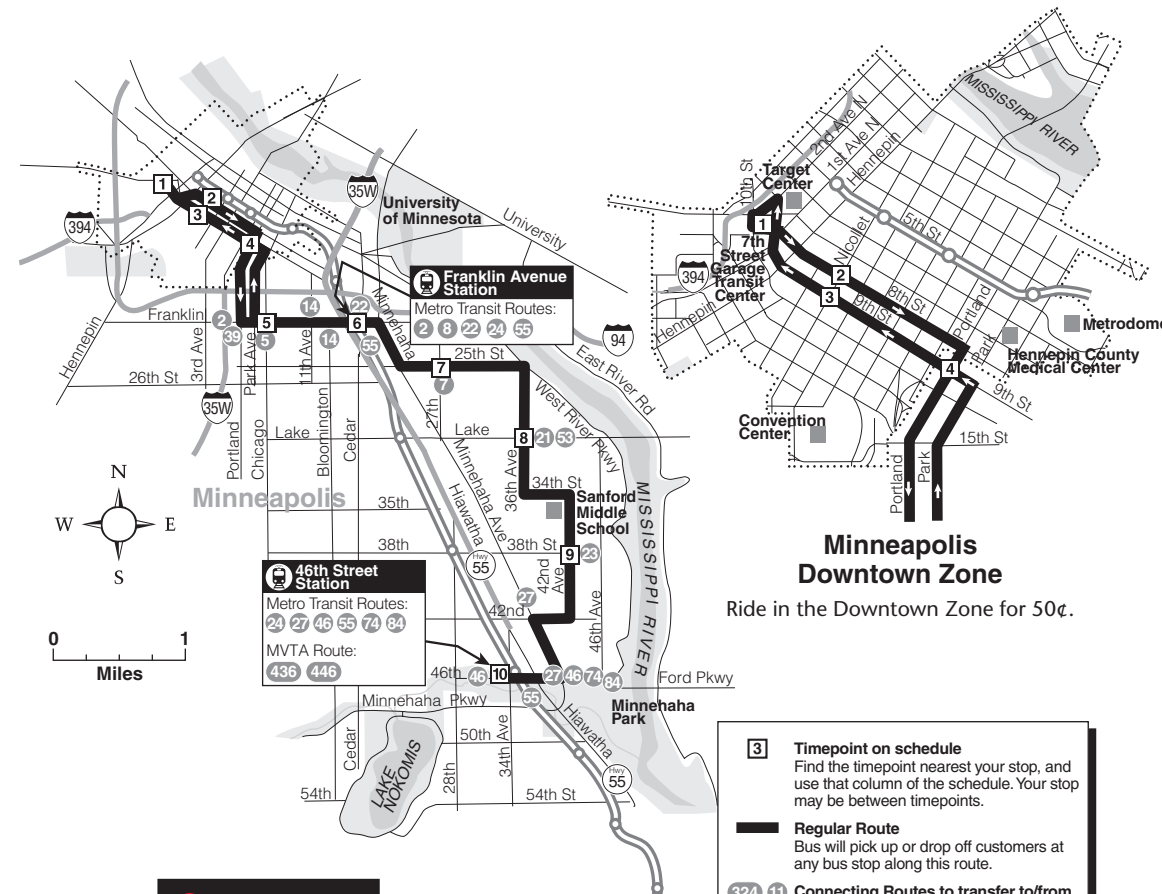

24

Effective 9/6/08
Local Bus Route

- Serving:**
Downtown Minneapolis
South Minneapolis
 Franklin Avenue
Franklin Avenue Station
 25th Street East
 36th Avenue South
 42nd Avenue South
46th Street Station

All buses on this route are wheelchair accessible.

Miles

612-373-3333
www.metrotransit.org

metrotransit.org

- 3** Timepoint on schedule
Find the timepoint nearest your stop, and use that column of the schedule. Your stop may be between timepoints.
- Regular Route**
Bus will pick up or drop off customers at any bus stop along this route.
- Connecting Routes to transfer to/from**
See those route schedules for details.
- Light Rail**
Trains will pick up or drop off customers at any station along this route.
- Rail Station**
Customers get on and off trains here. Buses connect with trains at stations.

Reading a schedule a step-by-step guide

- 1 Find the schedule for the **day** of the week and the **direction** you plan to travel.
- 2 Find the **timepoints** nearest your origin and destination. Timepoints are shown on the route map. Bus stops may be between timepoints.
- 3 Read downward in a column to see **times** when a trip will be at a given timepoint. Read the times across to the right to see when the trip reaches other timepoints. If no time is shown, that trip does not serve the area of that timepoint.
- 4 The route number in the left column will appear in the sign above the windshield.