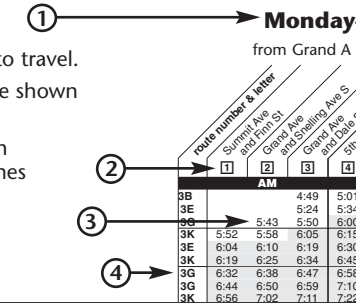

Rail:

- 1 Arrive at your station a few minutes early.
- 2 Purchase a ticket from the station's vending machine or touch your Go-To Card to the station's card reader before boarding.
- 3 You must have a valid ticket, transfer, Go-To Card or an activated SuperSaver 31-Day Pass to ride. A fare inspector randomly will ask to see proof of payment. A SuperSaver Stored Value Card cannot be used on rail.
- 4 Move toward the closest door as the train nears your station. Push the blue button to open the door.

Reading a schedule a step-by-step guide

- 1 Find the schedule for the **day** of the week and the **direction** you plan to travel.
- 2 Find the **timepoints** nearest your origin and destination. Timepoints are shown on the route map. Bus stops may be between timepoints.
- 3 Read downward in a column to see **times** when a trip will be at a given timepoint. Read the times across to the right to see when the trip reaches other timepoints. If no time is shown, that trip does not serve the area of that timepoint.
- 4 The route number in the left column will appear in the sign above the windshield.