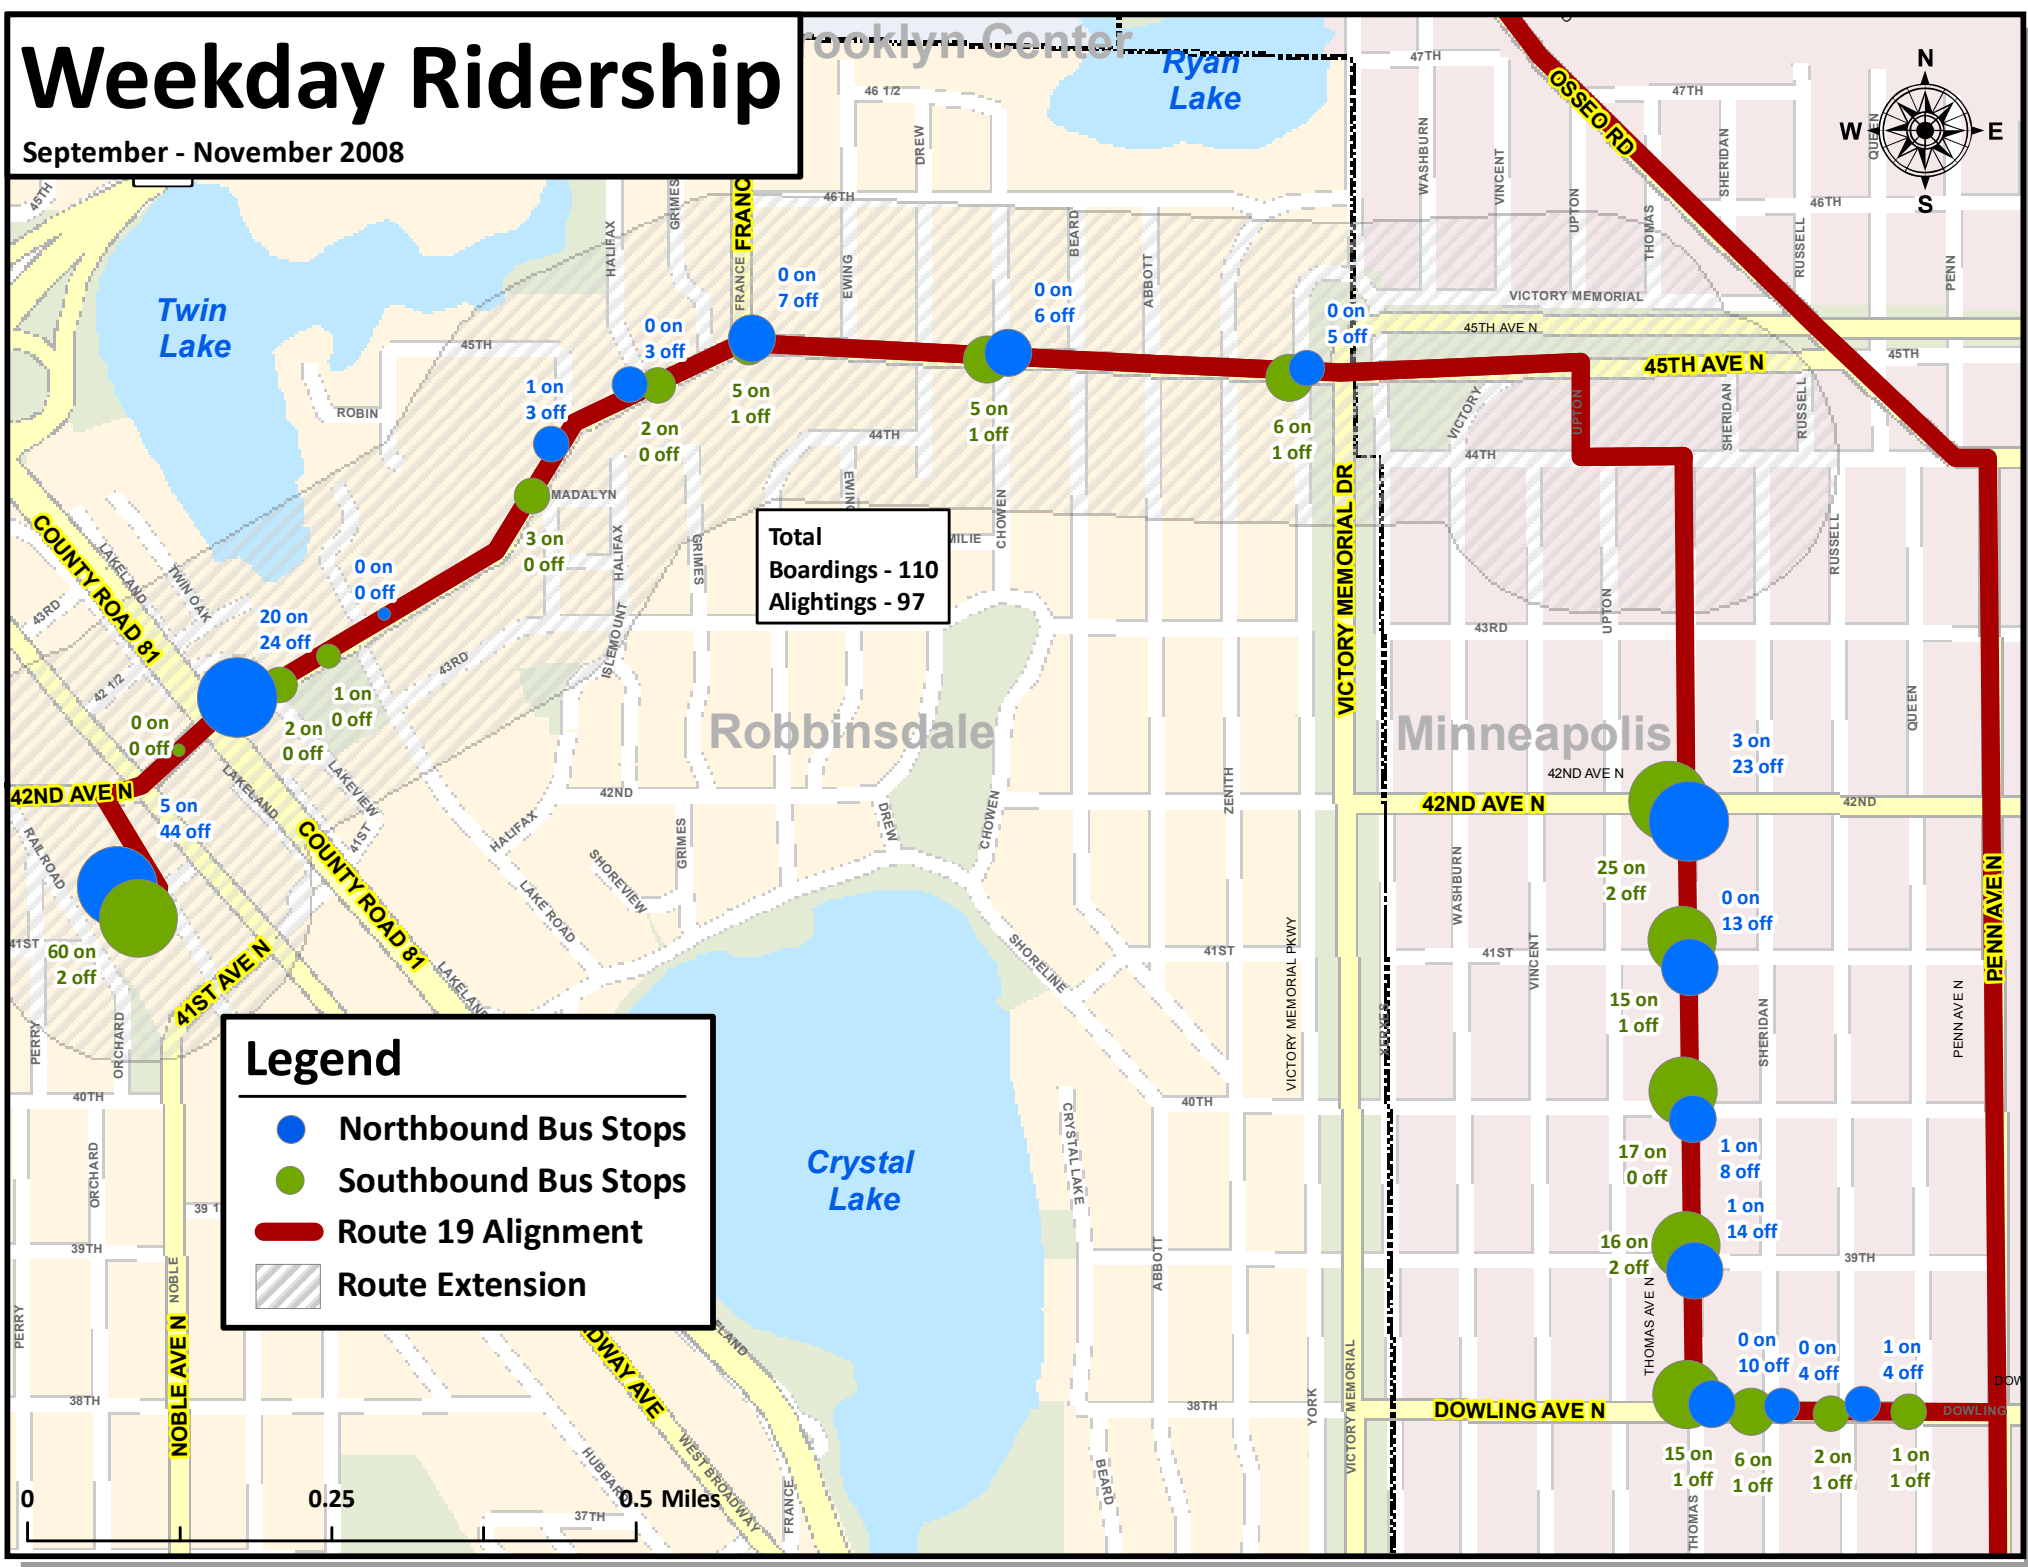

Weekday Ridership

September - November 2008

Brooklyn Center

Ryan Lake

Twin Lake

Total Boardings - 110
Alightings - 97

Legend

- Northbound Bus Stops
- Southbound Bus Stops
- Route 19 Alignment
- Route Extension

0 0.25 0.5 Miles

Route 19 Extension

Robbinsdale Transit Center to York Ave/Lake Drive

Weekday Boardings and Alightings by Time of Day