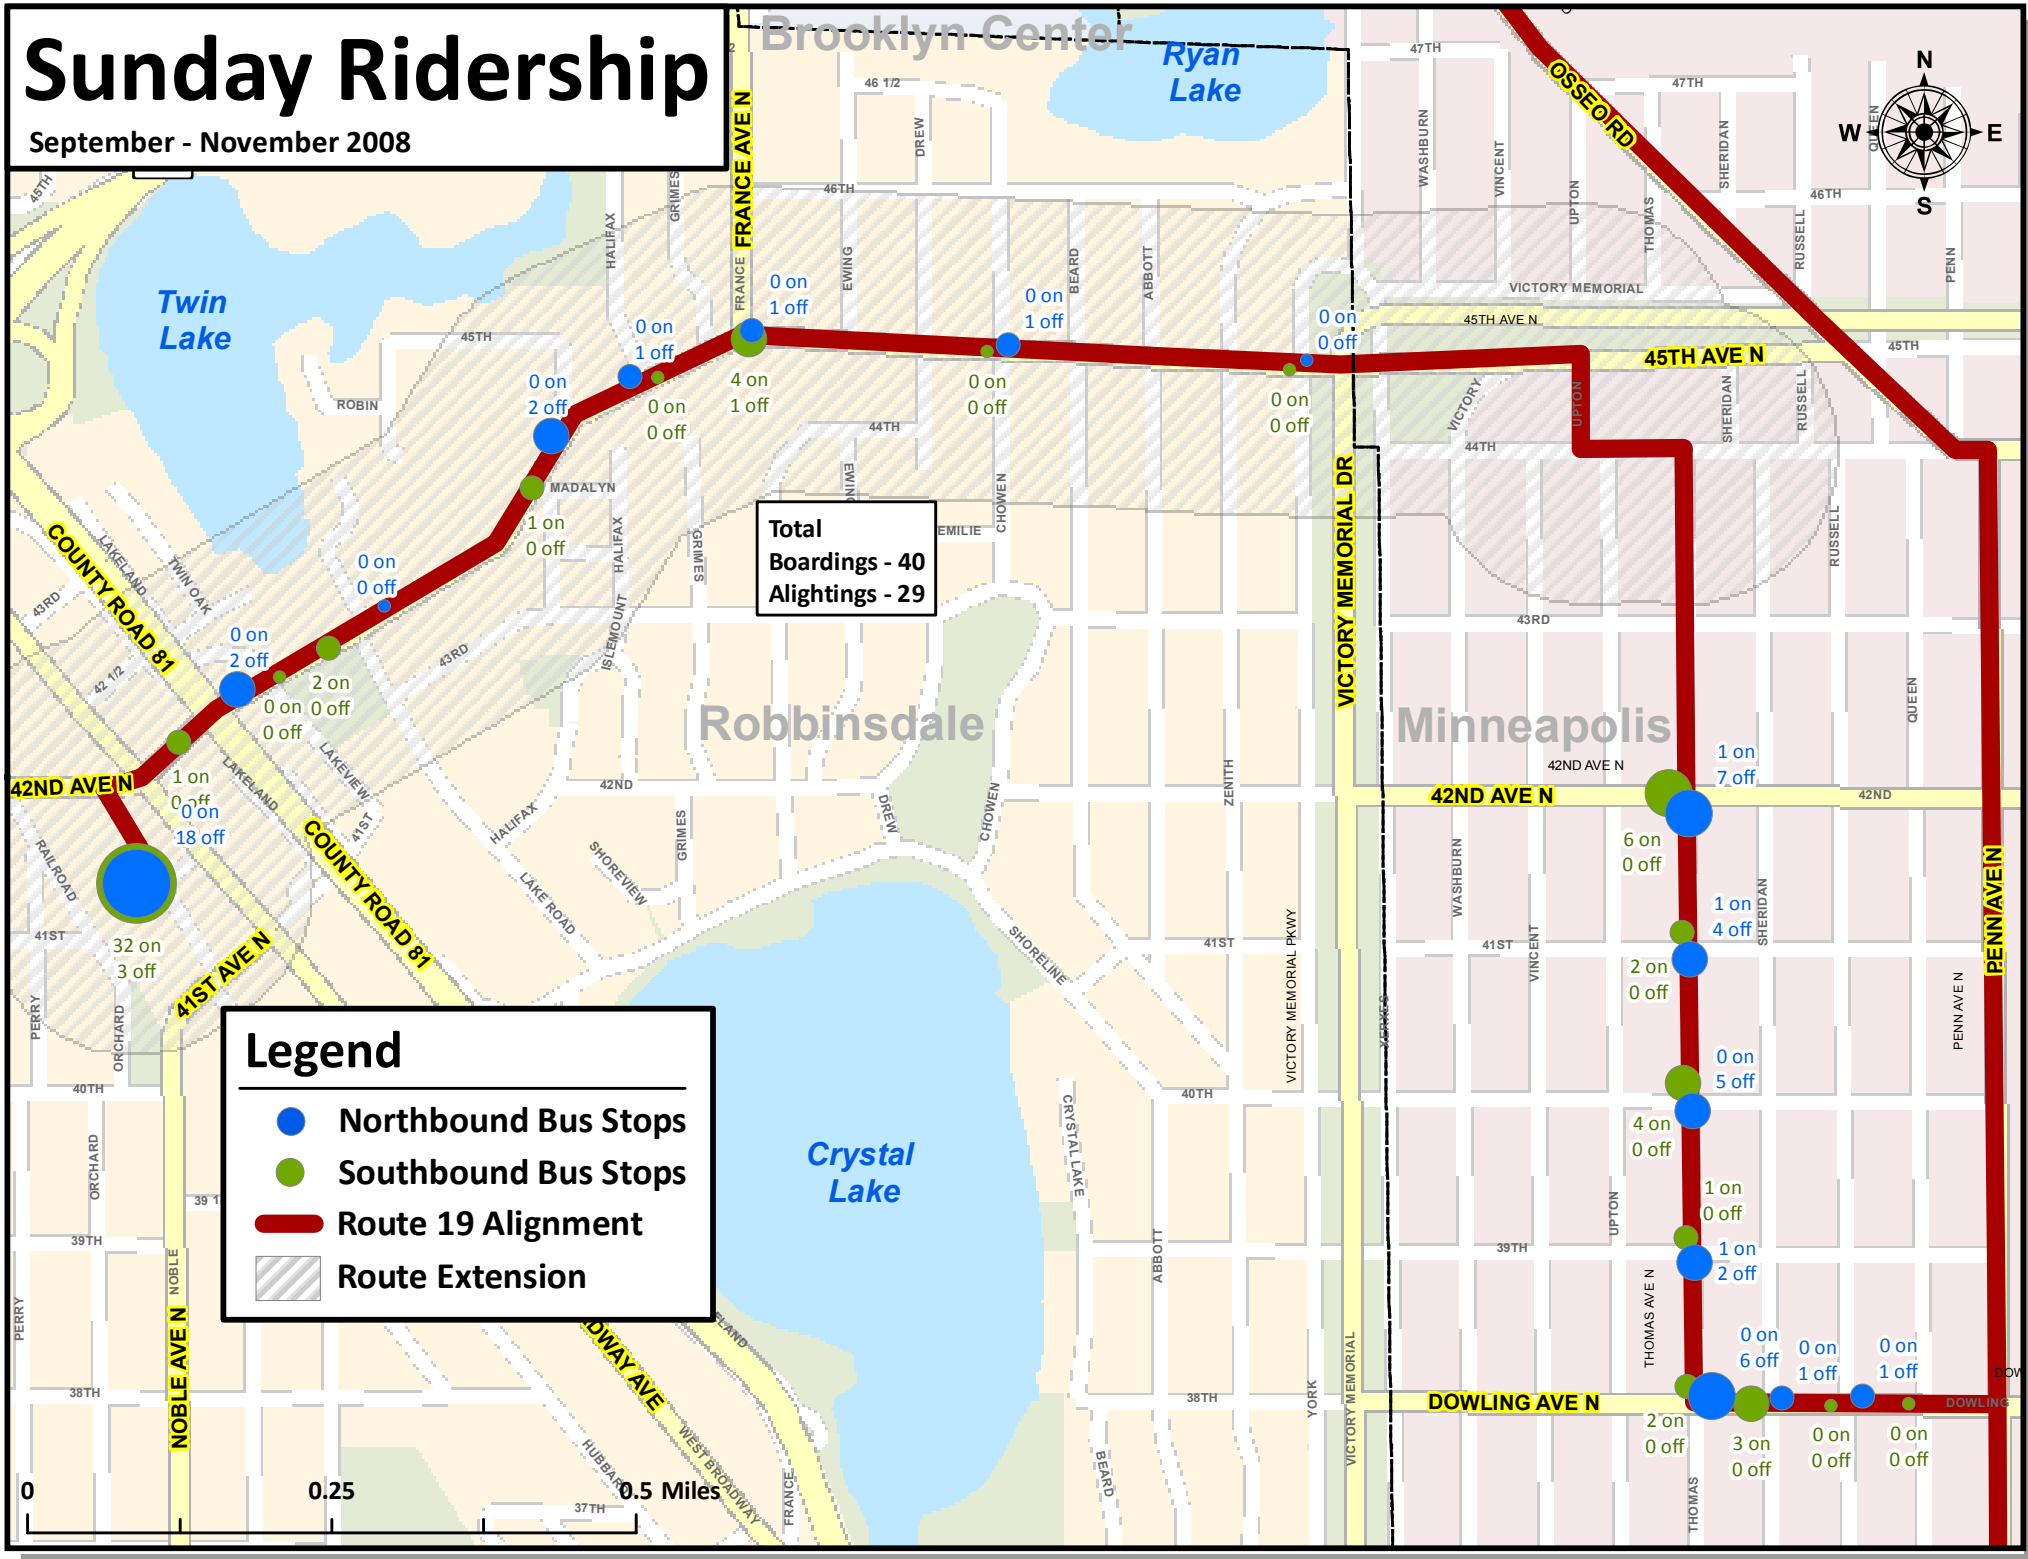

Sunday Ridership

September - November 2008

Total Boardings - 40
Alightings - 29

Legend

- Northbound Bus Stops
- Southbound Bus Stops
- Route 19 Alignment
- Route Extension

0 0.25 0.5 Miles

Route 19 Extension

Robbinsdale Transit Center to York Ave/Lake Drive

Sunday Boardings and Alightings by Time of Day