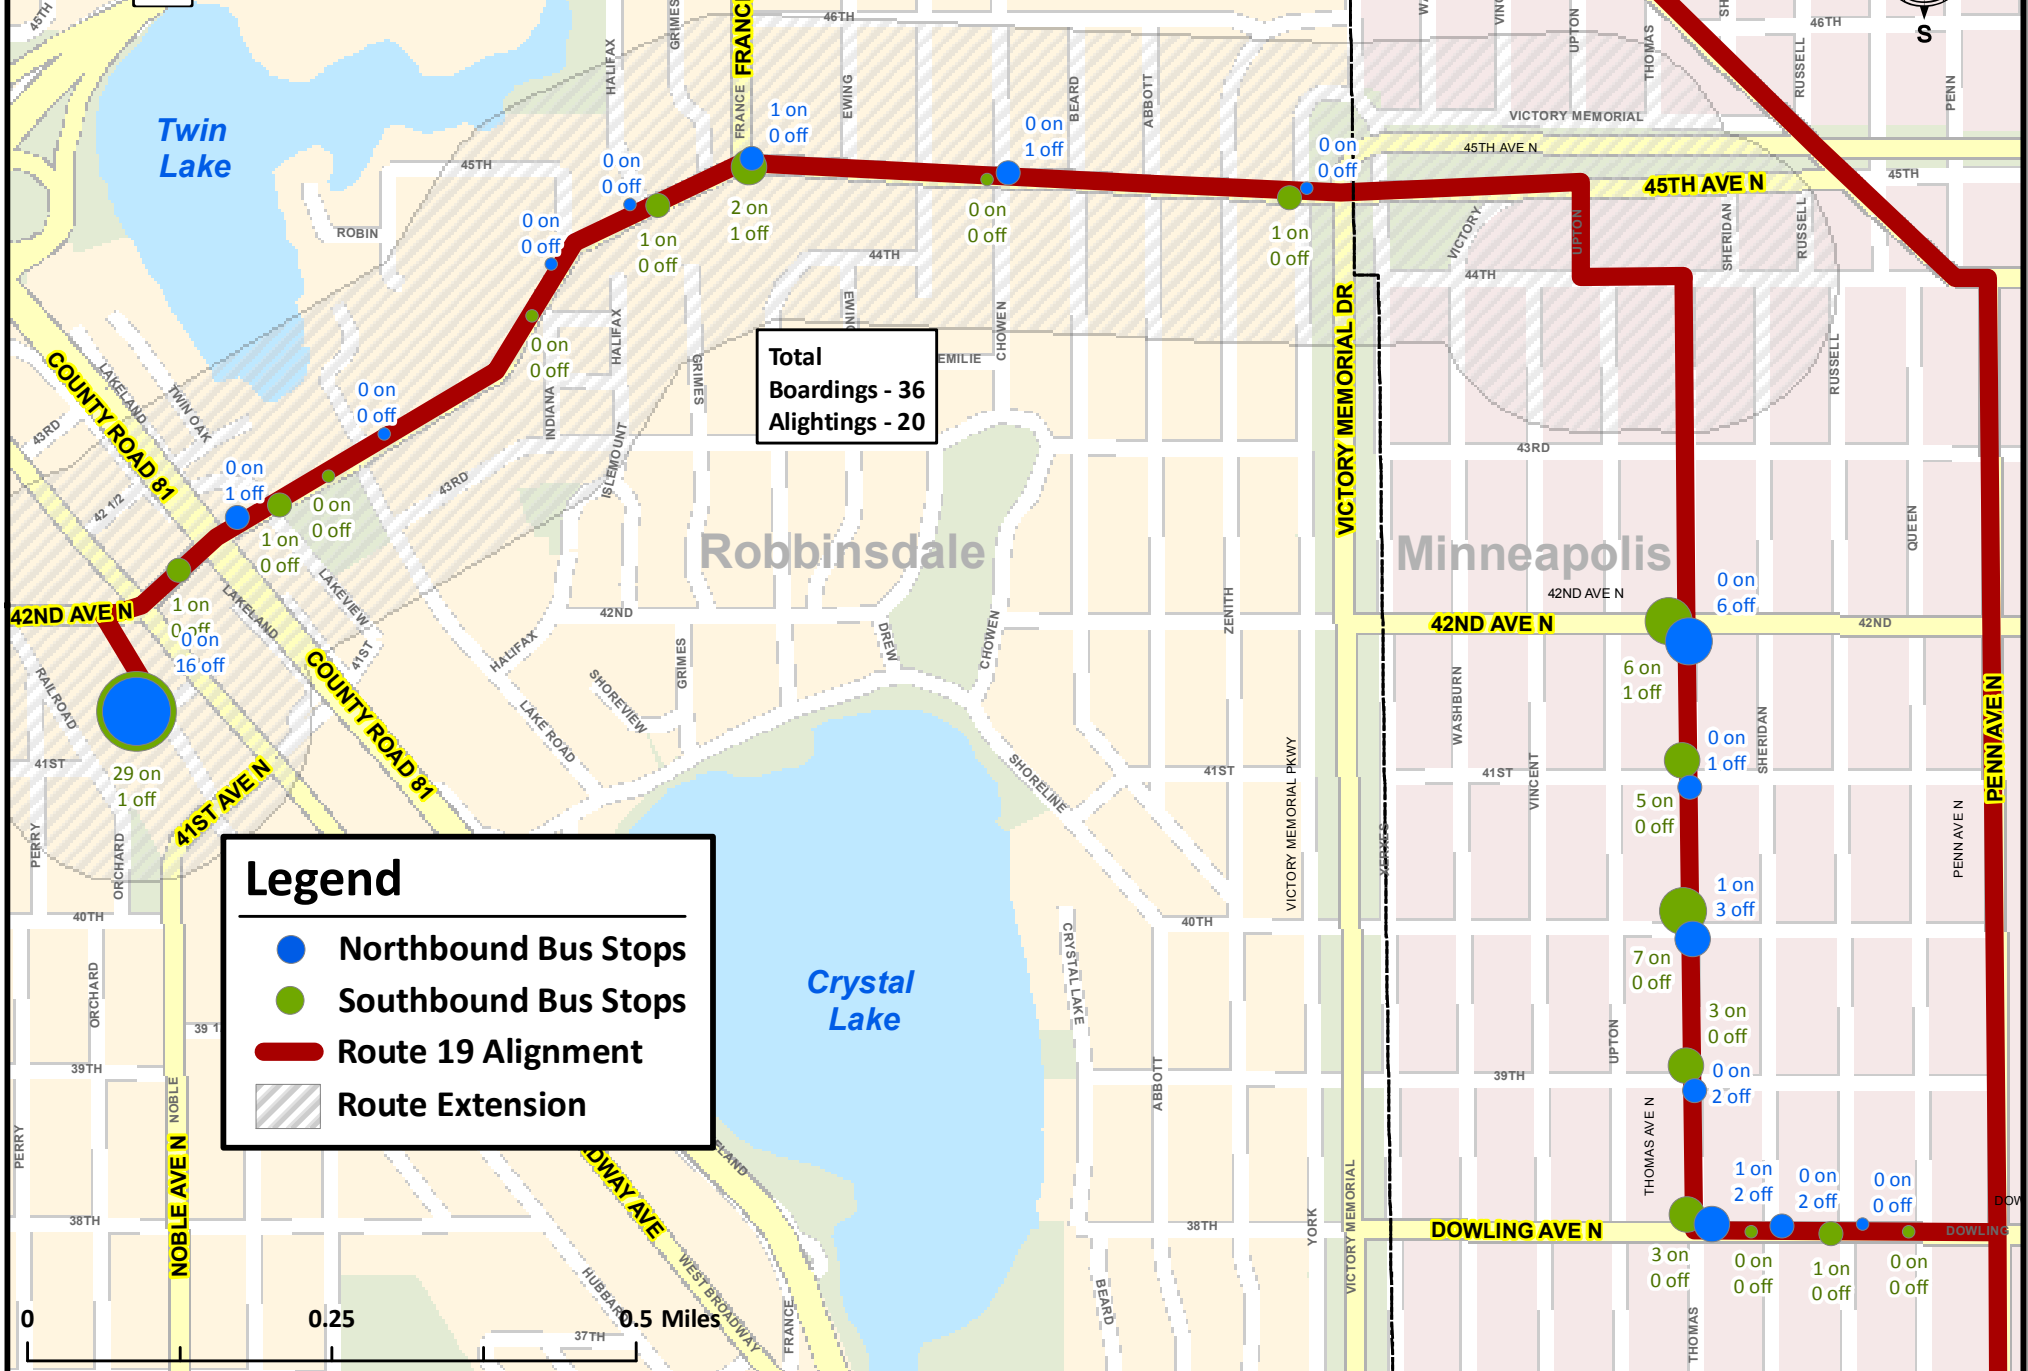

Saturday Ridership

September - November 2008

Brooklyn Center

Ryan Lake

Legend

- Northbound Bus Stops
- Southbound Bus Stops
- Route 19 Alignment
- Route Extension

Route 19 Extension

Robbinsdale Transit Center to York Ave/Lake Drive