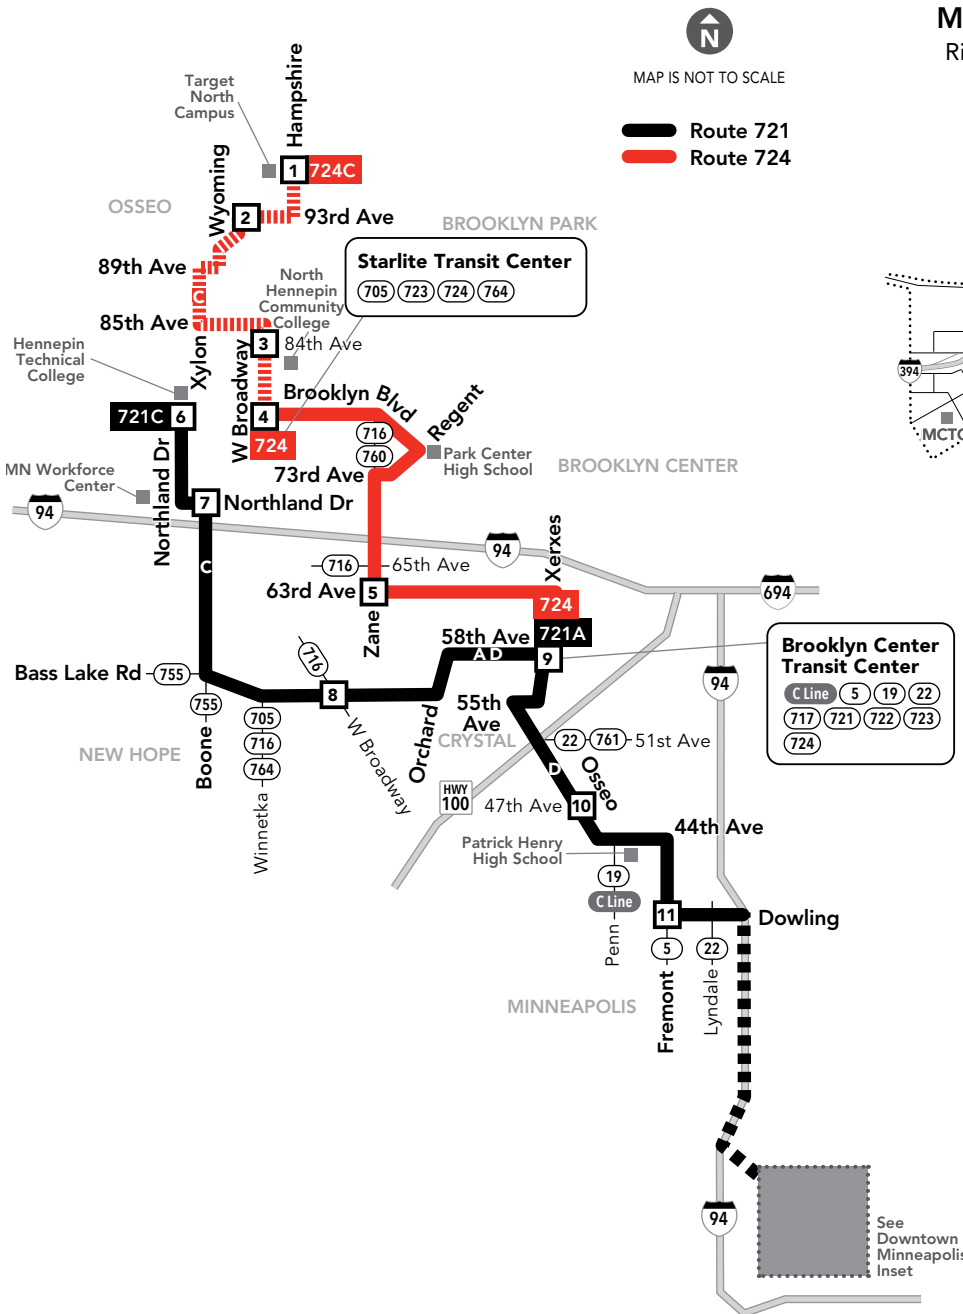

721, 724 Local/Limited Stop Bus Routes

Effective 3/13/21

Minneapolis Downtown Zone

Ride in the Downtown Zone for 50¢

Go-To Card Retail Locations

A refillable Go-To Card is the most convenient way to travel by transit! Buy a Go-To Card or add value to an existing card at one of these locations or online.

BROOKLYN CENTER

- Cub Foods: 3245 Co Rd 10

BROOKLYN PARK

- Cub Foods: 7555 West Broadway Ave

MINNEAPOLIS

- Metro Transit Service Center: 719 Marquette Ave
- Unbank: 727 Hennepin Ave

Holiday service operates on New Year's Day, Memorial Day, Independence Day, Labor Day, Thanksgiving and Christmas. Service may be reduced on days before or after Independence Day, Thanksgiving, Christmas or New Year's Day. Look for details at metrotransit.org or in *Connect* on buses and trains prior to these holidays.

<p>3 Timepoint on schedule Find the timepoint nearest your stop, and use that column of the schedule. Your stop may be between timepoints.</p> <p>Regular Route Bus will pick up or drop off customers at any bus stop along this route</p> <p>METRO Line and Stations Metro trains or buses will pick up or drop off customers at any station along this route.</p> <p>Northstar Commuter Line Transfers from Northstar to buses or light rail are free. Transfers from buses or light rail to Northstar require an additional fare.</p>	<p>Limited Service Only certain trips take this route.</p> <p>Non-Stop Service Bus does not pick up or drop off customers on these route segments.</p> <p>22B Route Ending Point Trips with the indicated number/letter end at this point. Number/letter is found in schedules and on bus destination signs.</p> <p>B Route Letter Indicates which trips travel on this section of the route. Letter is found in schedules and on bus destination signs.</p> <p>22 METRO Connecting Routes & Metro Lines See those route schedules for details.</p>
--	---