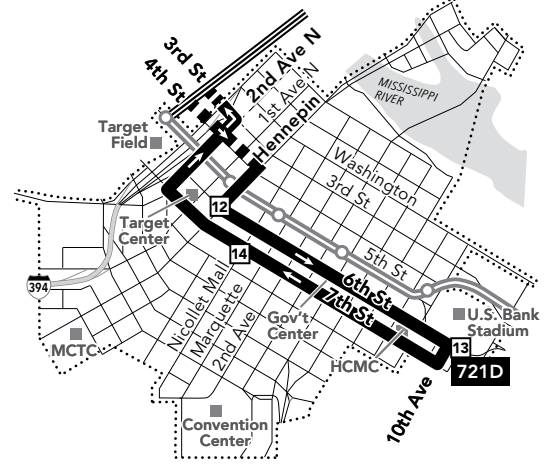

721, 724 Local/Limited Stop Bus Routes

Effective 3/13/21

Minneapolis Downtown Zone

Ride in the Downtown Zone for 50¢

Go-To Card Retail Locations

A refillable Go-To Card is the most convenient way to travel by transit! Buy a Go-To Card or add value to an existing card at one of these locations or online.

BROOKLYN CENTER

- Cub Foods: 3245 Co Rd 10

BROOKLYN PARK

- Cub Foods: 7555 West Broadway Ave

MINNEAPOLIS

- Metro Transit Service Center: 719 Marquette Ave
- Unbank: 727 Hennepin Ave

Holiday service operates on New Year's Day, Memorial Day, Independence Day, Labor Day, Thanksgiving and Christmas. Service may be reduced on days before or after Independence Day, Thanksgiving, Christmas or New Year's Day. Look for details at metrotransit.org or in *Connect* on buses and trains prior to these holidays.

<p>3 Timepoint on schedule Find the timepoint nearest your stop, and use that column of the schedule. Your stop may be between timepoints.</p> <p>Regular Route Bus will pick up or drop off customers at any bus stop along this route</p> <p>METRO Line and Stations Metro trains or buses will pick up or drop off customers at any station along this route.</p> <p>Northstar Commuter Line Transfers from Northstar to buses or light rail are free. Transfers from buses or light rail to Northstar require an additional fare.</p>	<p>Limited Service Only certain trips take this route.</p> <p>Non-Stop Service Bus does not pick up or drop off customers on these route segments.</p> <p>22B Route Ending Point Trips with the indicated number/letter end at this point. Number/letter is found in schedules and on bus destination signs.</p> <p>B Route Letter Indicates which trips travel on this section of the route. Letter is found in schedules and on bus destination signs.</p> <p>22 METRO Connecting Routes & Metro Lines See those route schedules for details.</p>
--	---